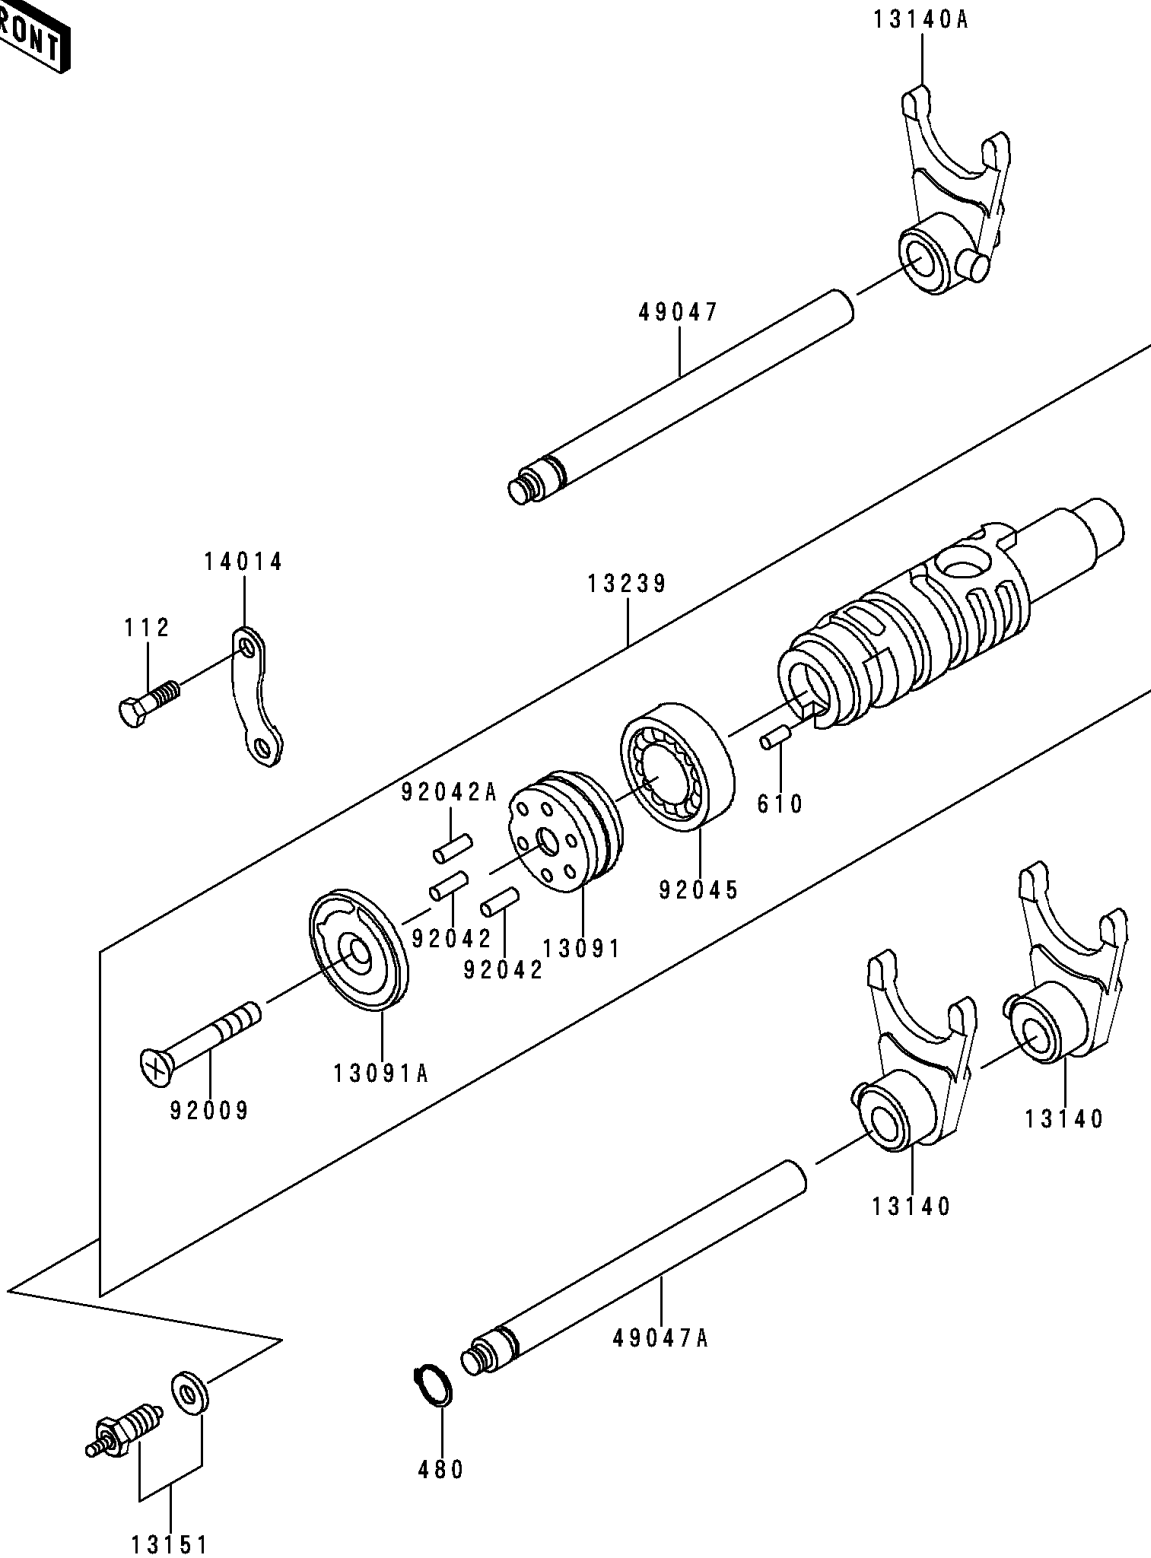

1996 Police 1000 PARTS DIAGRAM

Gear Change Drum/Shift Fork(s)

E1362

1996 Police 1000 PARTS LIST

Gear Change Drum/Shift Fork(s)

ITEM NAME	PART NUMBER	QUANTITY
BOLT-UPSET (Ref # 112)	112G0616	1
CIRCLIP-TYPE-C,12MM (Ref # 480)	480J1200	1
ROLLER,4X10 (Ref # 610)	610A0410	1
HOLDER,CHANGE DRUM PIN (Ref # 13091)	13091-1087	1
HOLDER,CHANGE DRUM PIN (Ref # 13091A)	13091-1088	1
FORK-SHIFT (Ref # 13140)	13140-1214	1
FORK-SHIFT (Ref # 13140A)	13140-1215	1
SWITCH-COMP (Ref # 13151)	13151-5003	1
DRUM-ASSY-CHANGE (Ref # 13239)	13239-1107	1
PLATE-POSITION (Ref # 14014)	14014-1015	1
ROD-SHIFT (Ref # 49047)	49047-1014	1
ROD-SHIFT (Ref # 49047A)	49047-1019	1
SCREW,6X45 (Ref # 92009)	92009-1599	1
PIN,DOWEL,4X15.8 (Ref # 92042)	92042-014	1
PIN,DOWEL,4X17.8 (Ref # 92042A)	92042-020	1
BEARING-BALL,6806 (Ref # 92045)	92045-1152	1