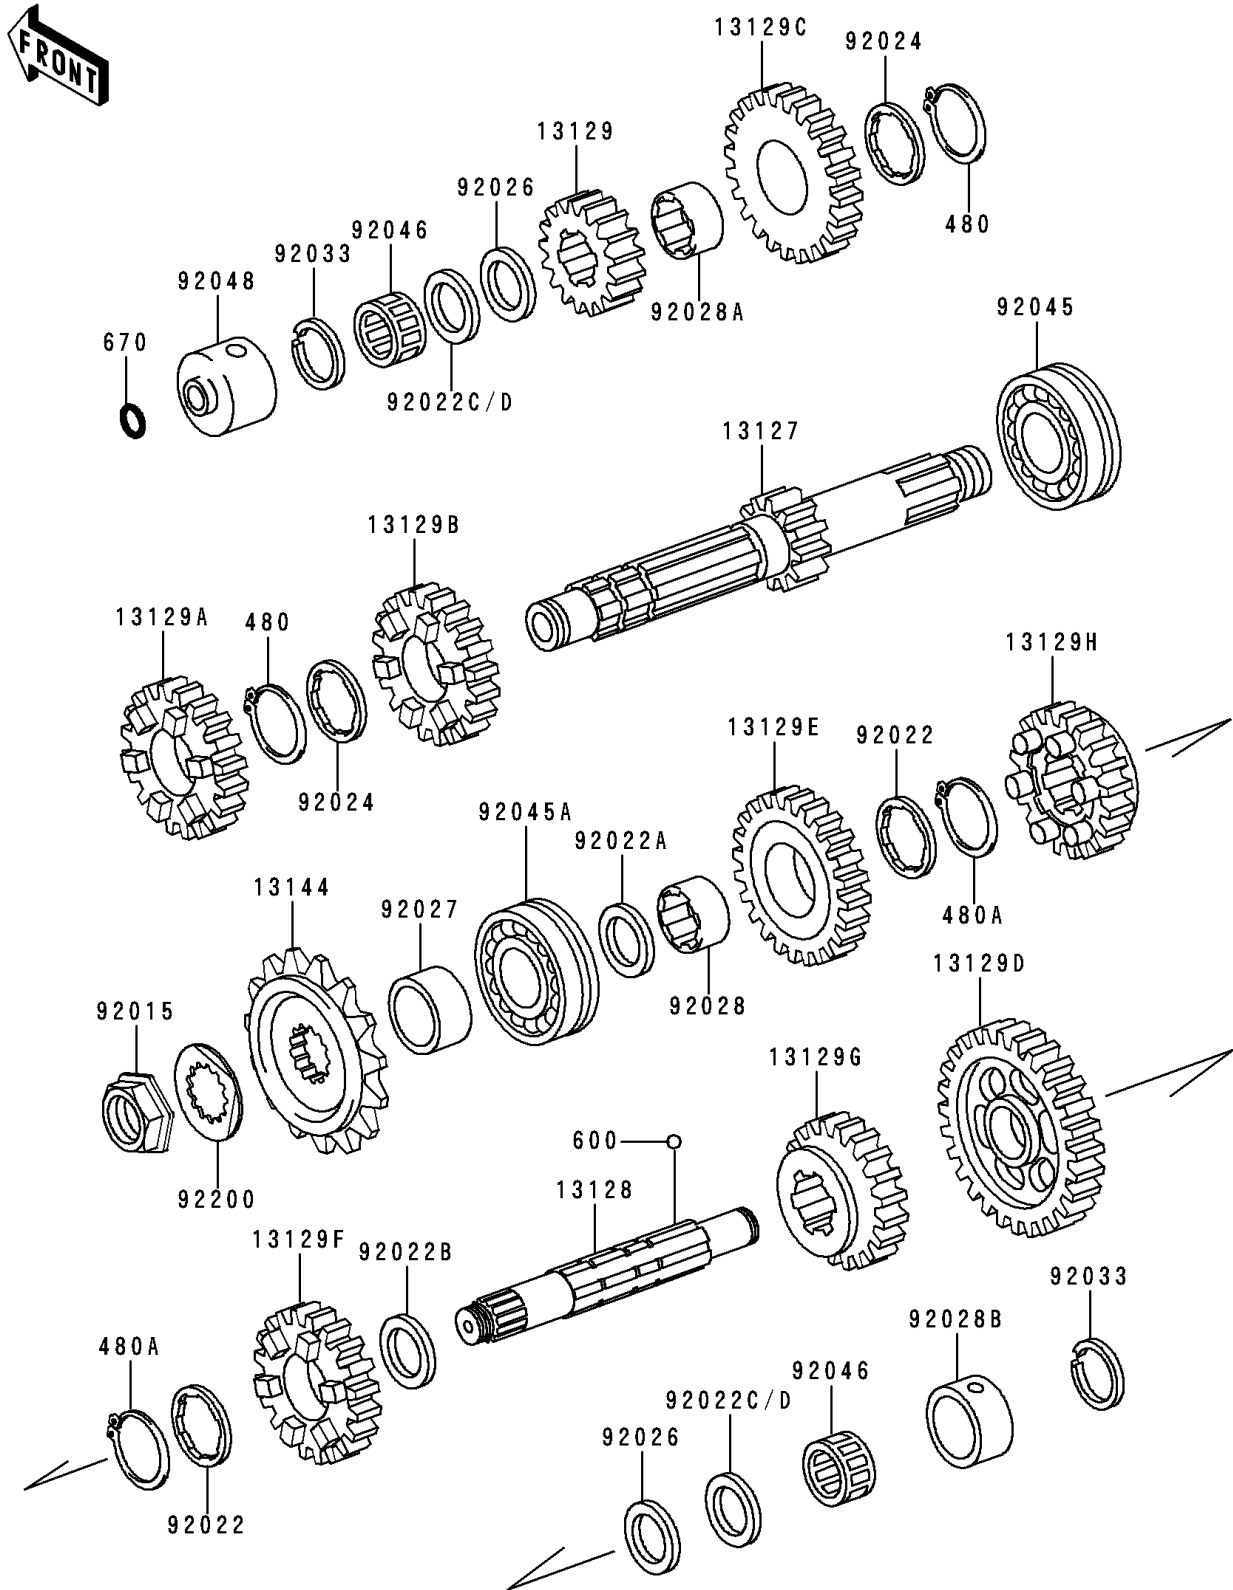

1996 Police 1000 PARTS DIAGRAM

Transmission

E1361

1996 Police 1000 PARTS LIST

Transmission

ITEM NAME	PART NUMBER	QUANTITY
CIRCLIP-TYPE-C,28MM (Ref # 480)	480J2800	1
CIRCLIP-TYPE-C,32MM (Ref # 480A)	480J3200	1
BALL-STEEL,3/16" (Ref # 600)	600A0600	1
O RING,8MM (Ref # 670)	670B1508	1
SHAFT-TRANSMISSION INPUT,14T (Ref # 13127)	13127-1034	1
SHAFT-TRANSMISSION OUTPUT (Ref # 13128)	13128-1048	1
GEAR,INPUT 2ND,18T (Ref # 13129)	13129-1235	1
GEAR,INPUT 3RD,21T (Ref # 13129A)	13129-1236	1
GEAR,INPUT 4TH,23T (Ref # 13129B)	13129-1237	1
GEAR,INPUT TOP,25T (Ref # 13129C)	13129-1238	1
GEAR,OUTPUT LOW,37T (Ref # 13129D)	13129-1239	1
GEAR,OUTPUT 2ND,33T (Ref # 13129E)	13129-1240	1
GEAR,OUTPUT 3RD,30T (Ref # 13129F)	13129-1241	1
GEAR,OUTPUT 4TH,27T (Ref # 13129G)	13129-1242	1
GEAR,OUTPUT TOP,26T (Ref # 13129H)	13129-1243	1
SPROCKET-OUTPUT,15T (Ref # 13144)	13144-1042	1
NUT,20MM (Ref # 92015)	92015-1210	1
WASHER,TOOTHED,30X42X1.4 (Ref # 92022)	92022-1218	1
WASHER,28.3X42X2.9 (Ref # 92022A)	92022-1219	1
WASHER,32.3X42X3 (Ref # 92022B)	92022-1220	1
WASHER,22.3X35X1.6 (Ref # 92022C)	92022-212	1
WASHER,22.3X35X1.2 (Ref # 92022D)	92022-213	1
WASHER,TOOTHED,26X35.5X1.5 (Ref # 92024)	92024-042	1
SPACER,22X35.5X1.0 (Ref # 92026)	92026-1020	1
COLLAR,28X40X20.5 (Ref # 92027)	92027-1339	1
BUSHING,2ND GEAR (Ref # 92028)	92028-1112	1
BUSHING,TOP GEAR (Ref # 92028A)	92028-1124	1
BUSHING,OUTPUT SHAFT (Ref # 92028B)	92028-123	1
RING-SNAP,20X25.5X1.2 (Ref # 92033)	92033-025	1

1996 Police 1000 PARTS LIST

Transmission

ITEM NAME	PART NUMBER	QUANTITY
BEARING-BALL,5305NSH2 (Ref # 92045)	92045-1028	1
BEARING-BALL (Ref # 92045A)	92045-1186	1
BEARING-NEEDLE,FWF-223014 (Ref # 92046)	92046-031	1
RACE,DRIVE SHAFT BEARING (Ref # 92048)	92048-1012	1
WASHER,TOOTHED,23.9X45X1.0 (Ref # 92200)	92200-1234	1