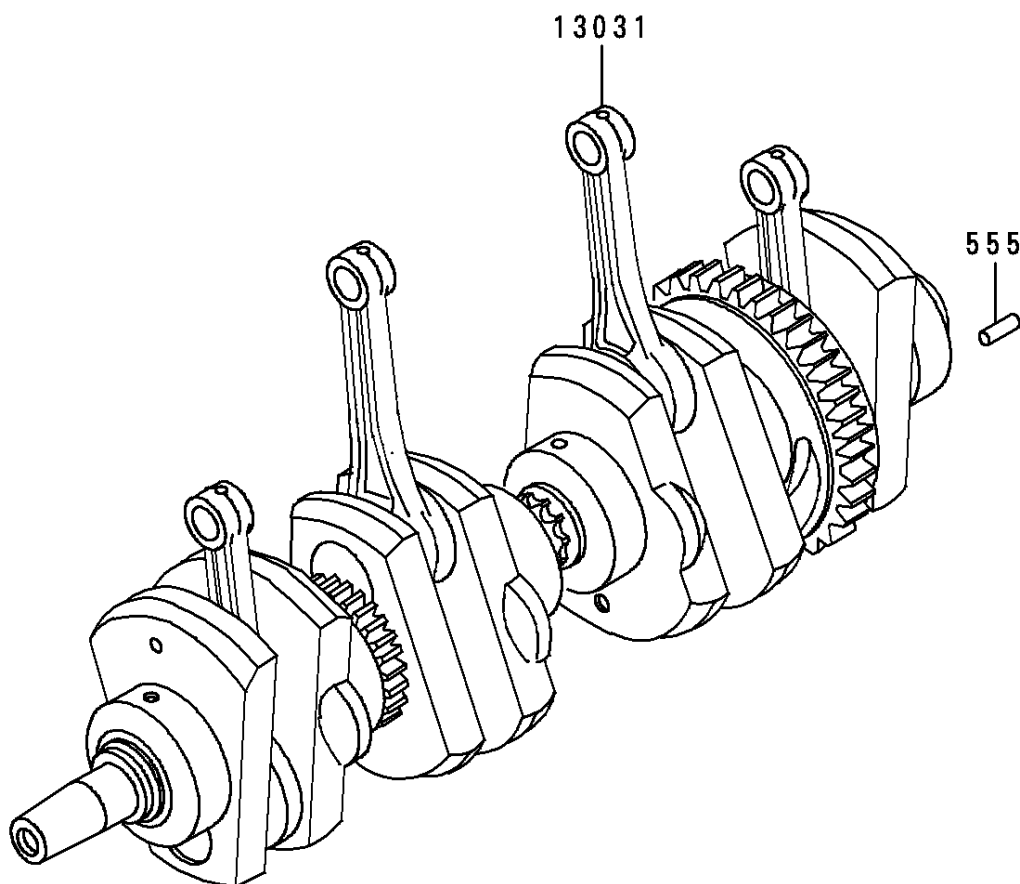

## 1996 Police 1000 PARTS DIAGRAM

Crankshaft

E1321

## 1996 Police 1000 PARTS LIST

Crankshaft

ITEM NAME	PART NUMBER	QUANTITY
PIN-SPRING,4X8 (Ref # 555)	555A0408	1
CRANKSHAFT-COMP (Ref # 13031)	13031-1046	1