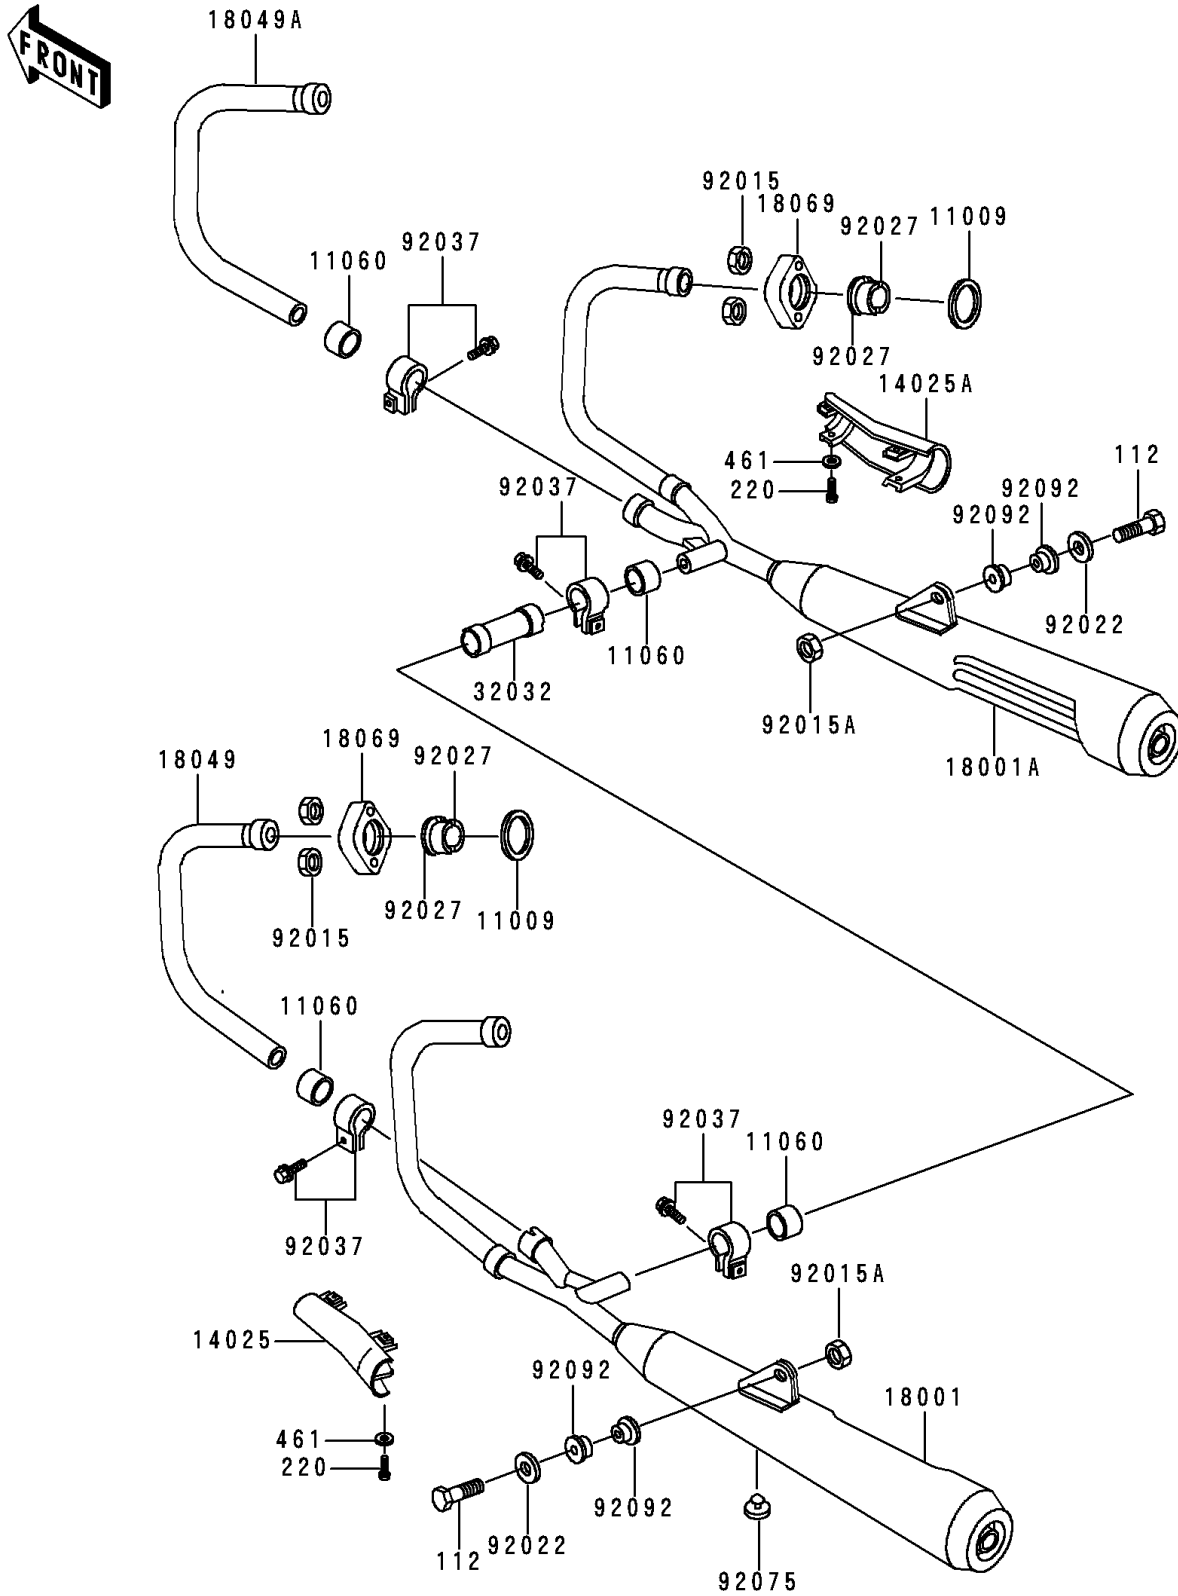

1996 Police 1000 PARTS DIAGRAM

Muffler(s)

E1140

1996 Police 1000 PARTS LIST

Muffler(s)

ITEM NAME	PART NUMBER	QUANTITY
BOLT-UPSET (Ref # 112)	112N1055	1
SCREW-PAN-CROS (Ref # 220)	220X0645	1
WASHER-SPRING,6MM (Ref # 461)	461F0600	1
GASKET,EXHAUST PIPE HOLDER (Ref # 11009)	11009-1906	1
GASKET,MANIFOLD EXHAUST (Ref # 11060)	11060-1068	1
COVER,MUFFLER,LH (Ref # 14025)	14025-1355	1
COVER,MUFFLER,RH (Ref # 14025A)	14025-1356	1
MUFFLER,LH (Ref # 18001)	18001-1595	1
MUFFLER,RH (Ref # 18001A)	18001-1596	1
PIPE-EXHAUST,#2 (Ref # 18049)	18049-1188	1
PIPE-EXHAUST,#3 (Ref # 18049A)	18049-1189	1
HOLDER-EXHAUST PIPE (Ref # 18069)	18069-1015	1
PIPE,MUFFLER CONNECTING (Ref # 32032)	32032-1676	1
NUT,8MM (Ref # 92015)	92015-1398	1
NUT,LOCK,10MM (Ref # 92015A)	92015-1962	1
WASHER (Ref # 92022)	92022-289	1
COLLAR,EXHAUST PIPE (Ref # 92027)	92027-1300	1
CLAMP,MUFFLER (Ref # 92037)	92037-1258	1
DAMPER (Ref # 92075)	92075-015	1
BUSHING-RUBBER,MUFFLER FITTING (Ref # 92092)	92092-010	1