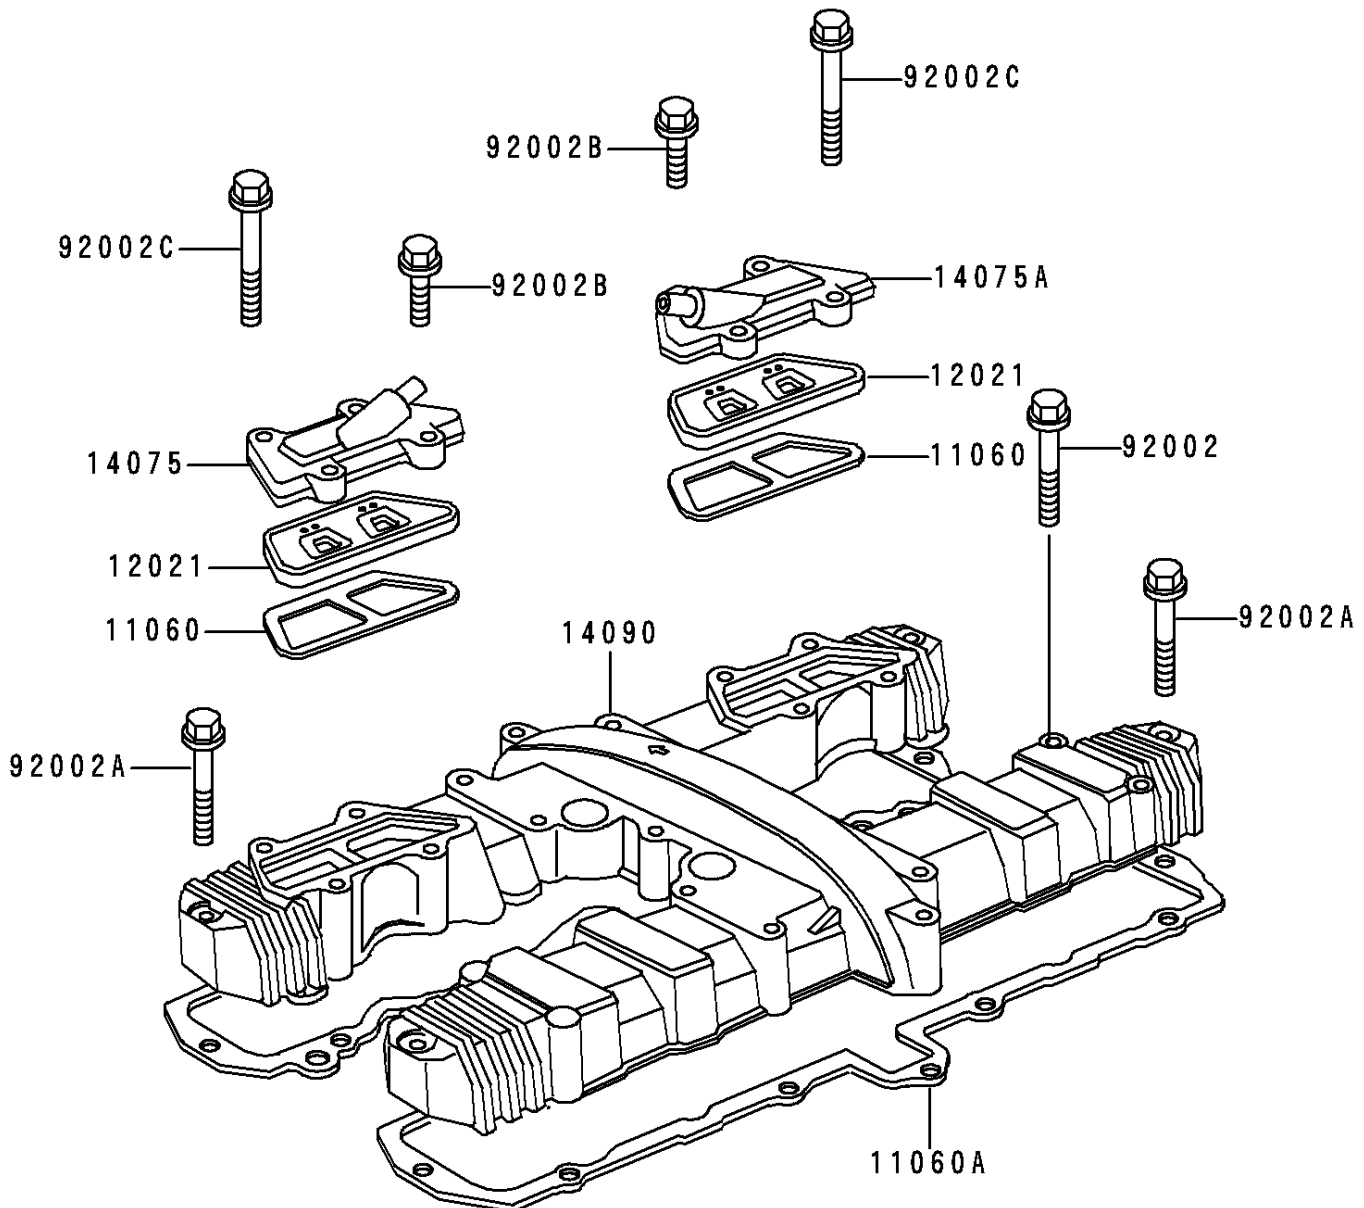

## 1996 Police 1000 PARTS DIAGRAM

Cylinder Head Cover

E1112

## 1996 Police 1000 PARTS LIST

Cylinder Head Cover

ITEM NAME	PART NUMBER	QUANTITY
GASKET, REED VALVE (Ref # 11060)	11060-1066	1
GASKET, CYLINDER HEAD COVER (Ref # 11060A)	11060-1691	1
VALVE-ASSY-REED (Ref # 12021)	12021-1008	1
CAP-ASSY, REED VALVE, LH, SILVER (Ref # 14075)	14075-5018	1
CAP-ASSY, REED VALVE, RH, SILVER (Ref # 14075A)	14075-5019	1
COVER, CYLINDER HEAD, SILVER, AP (Ref # 14090)	14090-1419	1
BOLT, 6X45 (Ref # 92002)	92002-1151	1
BOLT, 6X52 (Ref # 92002A)	92002-1152	1
BOLT, 6X22 (Ref # 92002B)	92002-1154	1
BOLT, 6X70 (Ref # 92002C)	92002-1155	1