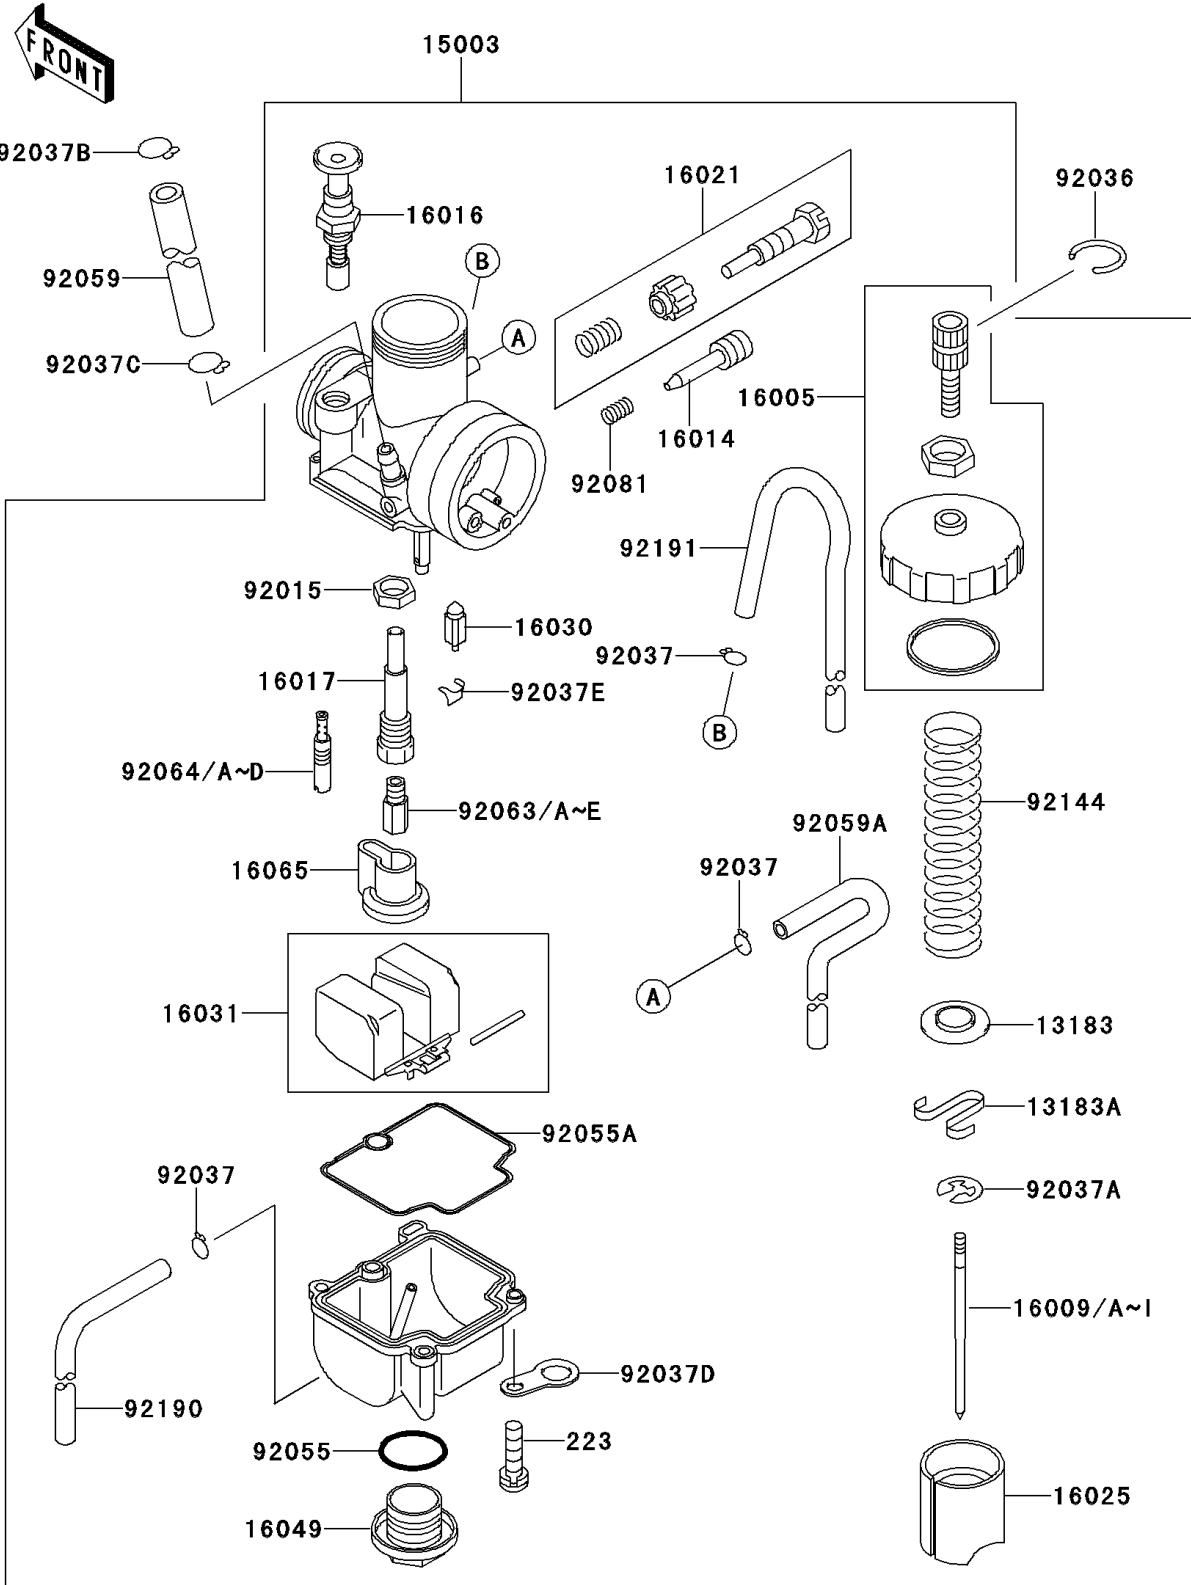

1998 KX™80 PARTS DIAGRAM

Carburetor

E1611