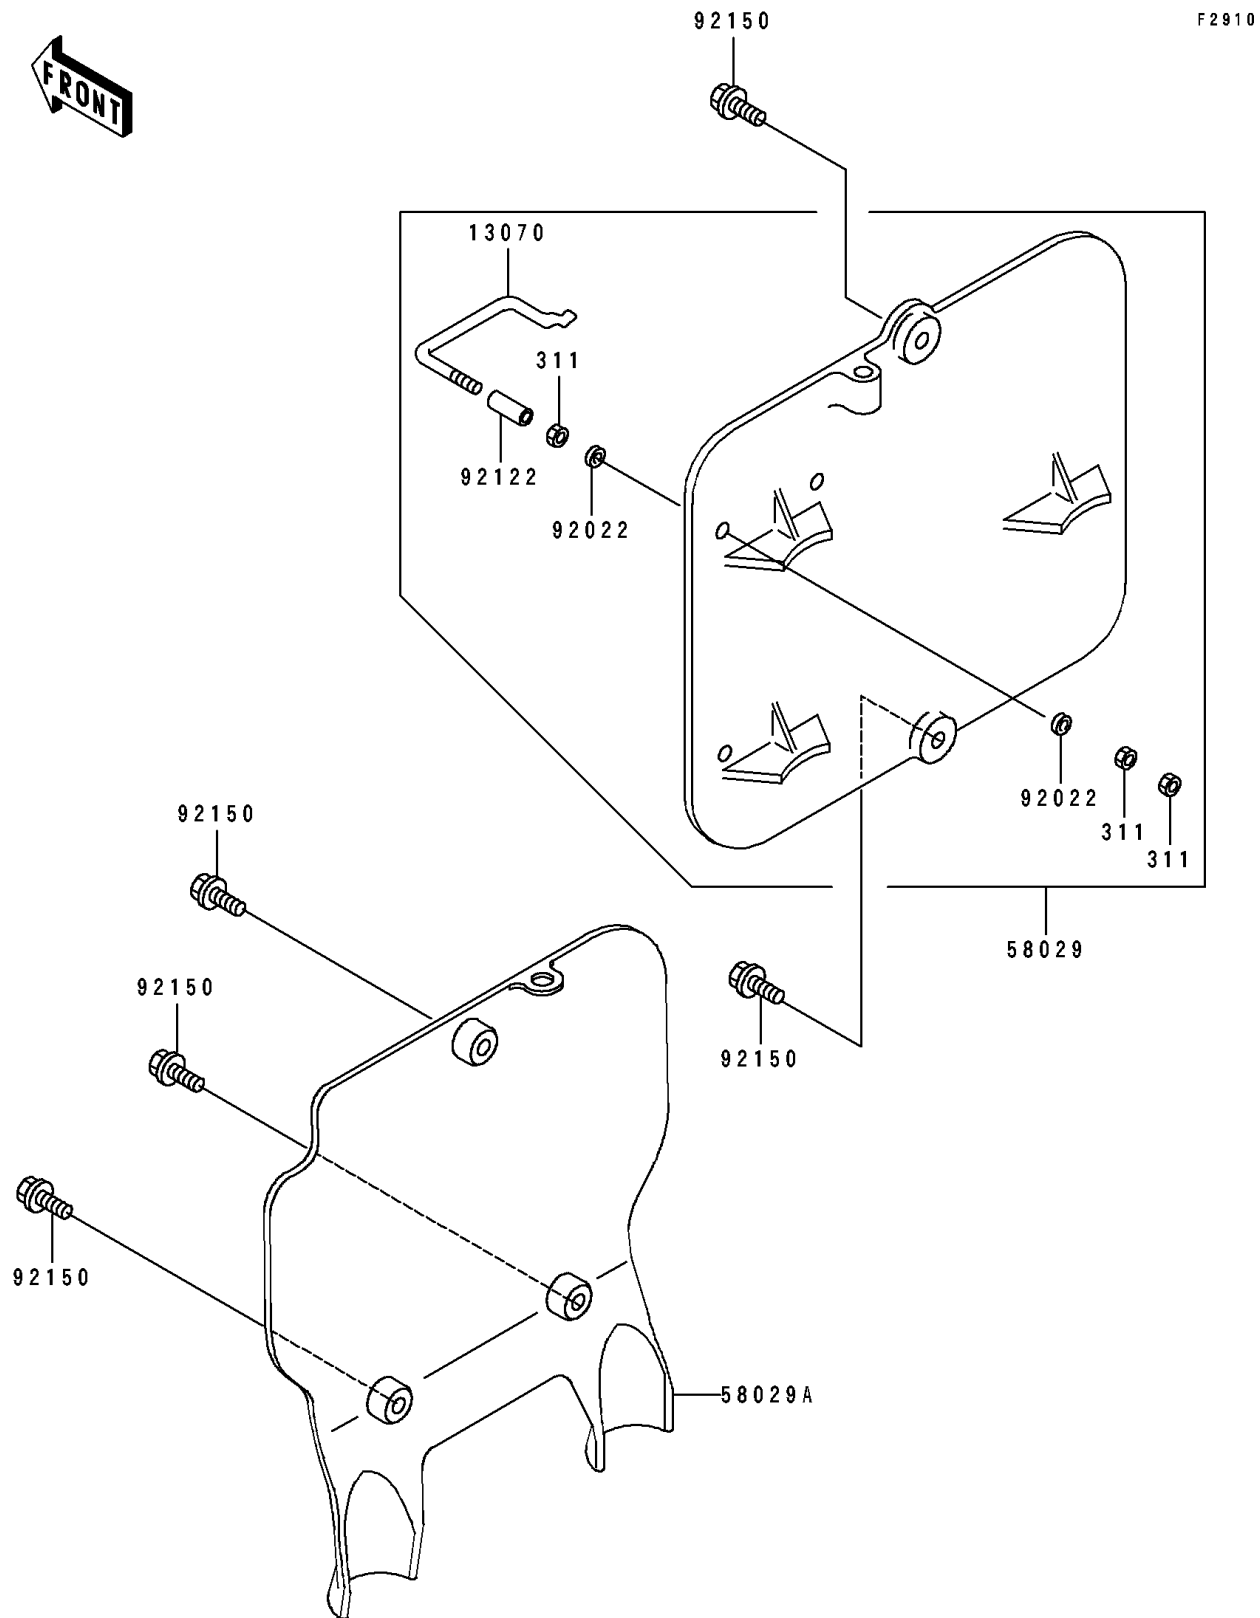

1994 KX™80 PARTS DIAGRAM

Accessory

1994 KX™80 PARTS LIST

Accessory

| ITEM NAME | PART NUMBER | QUANTITY |
|------------------------------------|---------------|----------|
| GUIDE,CABLE (Ref # 13070) | 13070-1031 | 1 |
| PLATE-NUMBER,P.WHITE (Ref # 58029) | 58029-1075-6F | 1 |
| WASHER (Ref # 92022) | 92022-1780 | 1 |
| ROLLER,CABLE GUIDE (Ref # 92122) | 92122-1011 | 1 |
| BOLT,6X14 (Ref # 92150) | 92150-1340 | 1 |
| NUT-HEX (Ref # 311) | 311B0300 | 1 |