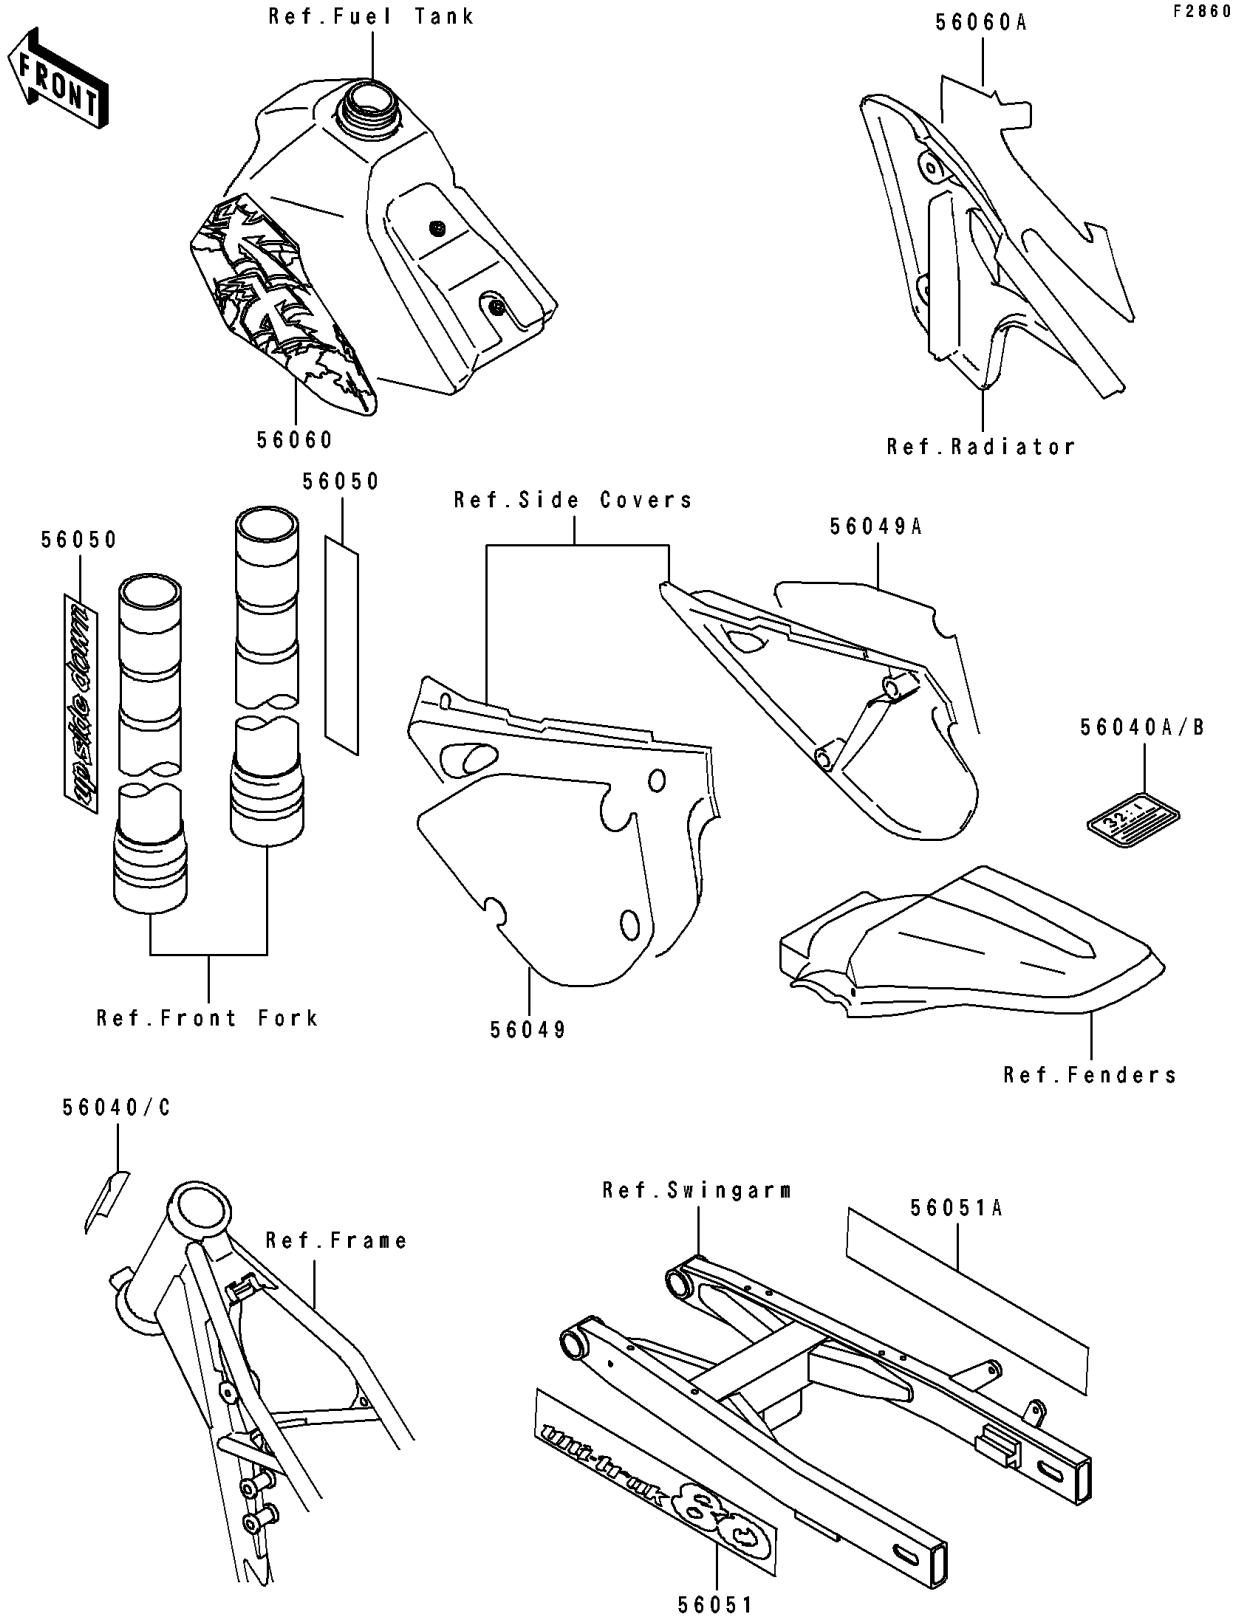

1994 KX™80 PARTS DIAGRAM

Labels(KX80-R4/T4)

1994 KX™80 PARTS LIST

Labels(KX80-R4/T4)

ITEM NAME	PART NUMBER	QUANTITY
LABEL-WARNING,NOISE (Ref # 56040)	56040-1101	1
LABEL-WARNING,GASOLINE/OIL (Ref # 56040A)	56040-1129	1
LABEL-WARNING,GASOLINE/OIL (Ref # 56040B)	56040-1306	1
LABEL-WARNING,WARRANTY (Ref # 56040C)	56040-1335	1
PATTERN,SIDE COVER,LH (Ref # 56049)	56049-1707	1
PATTERN,SIDE COVER,RH (Ref # 56049A)	56049-1708	1
MARK,SWING ARM,LH,UNI-TRAK 80 (Ref # 56051)	56051-1030	1
MARK,SWING ARM,RH,80 UNI-TRAK (Ref # 56051A)	56051-1031	1
PATTERN,FUEL TANK,LH (Ref # 56060)	56060-1720	1
PATTERN,SHROUD,RH (Ref # 56060A)	56060-1721	1