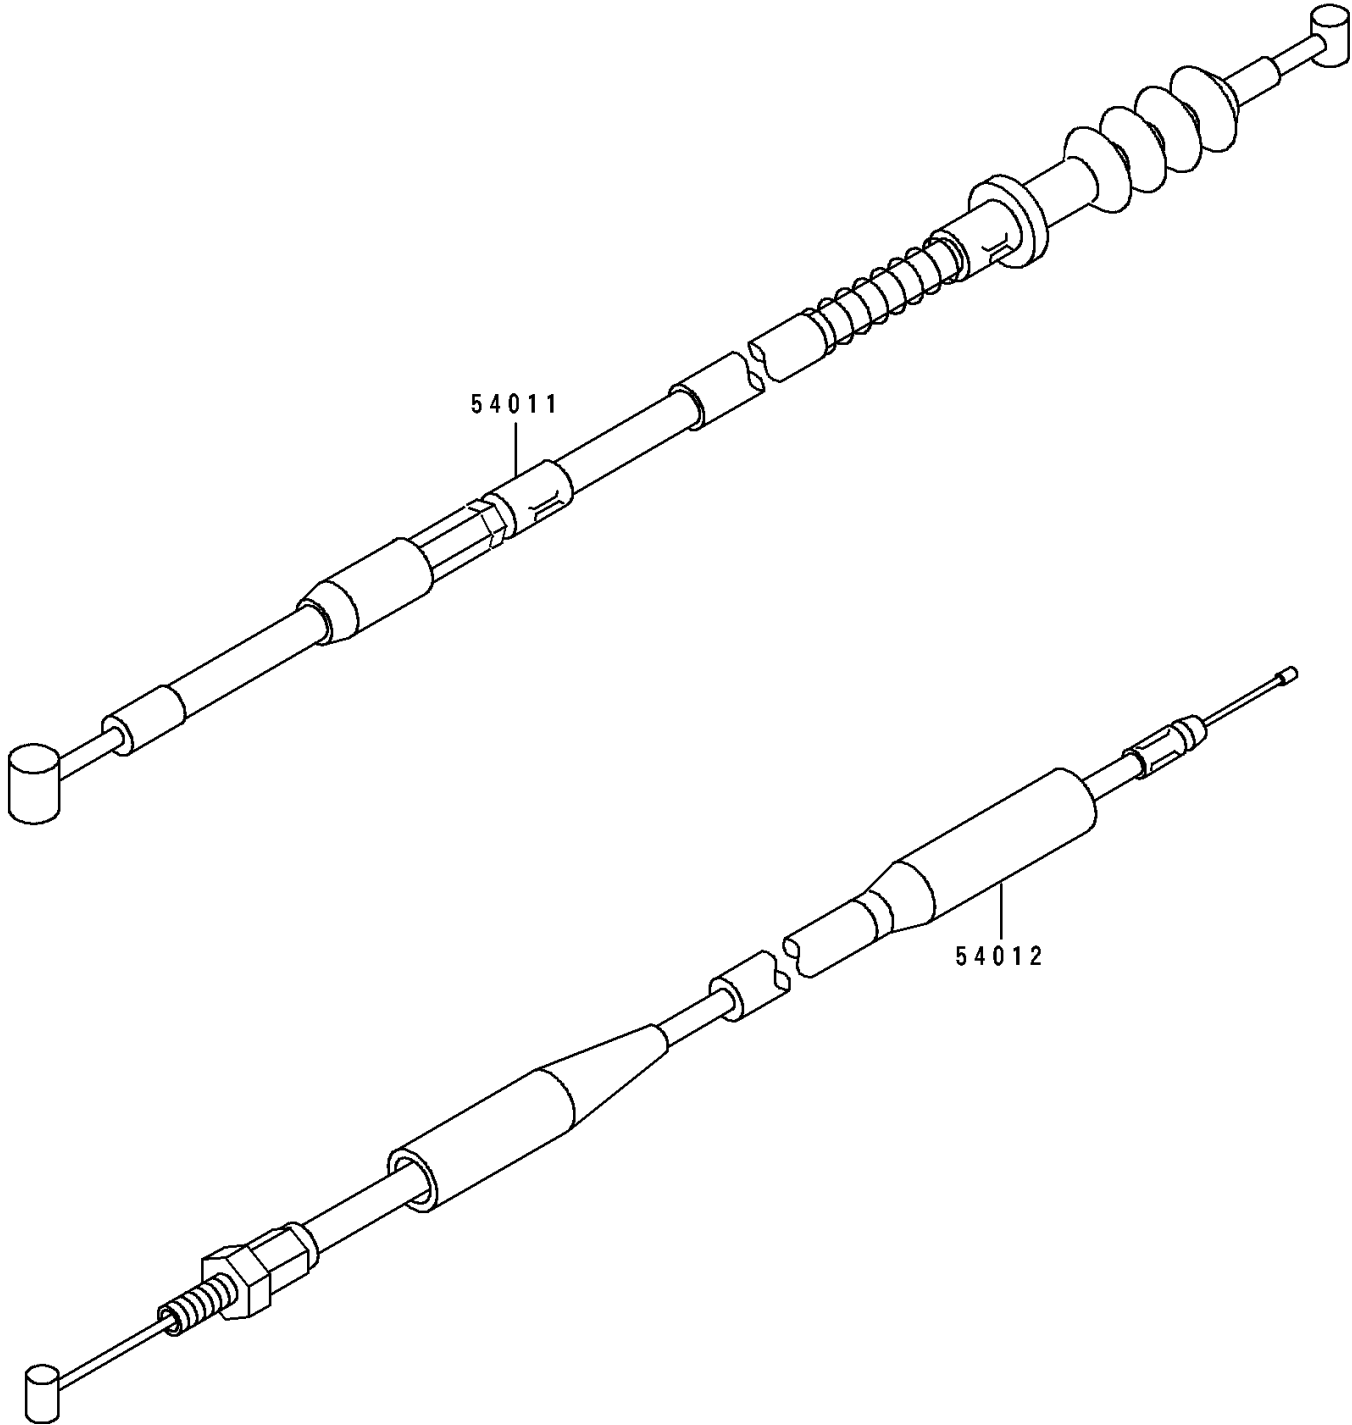

1994 KX™80 PARTS DIAGRAM

Cables

F 2 5 4 0

1994 KX™80 PARTS LIST

Cables

| ITEM NAME | PART NUMBER | QUANTITY |
|------------------------------|-------------|----------|
| CABLE-CLUTCH (Ref # 54011) | 54011-1311 | 1 |
| CABLE-THROTTLE (Ref # 54012) | 54012-1411 | 1 |