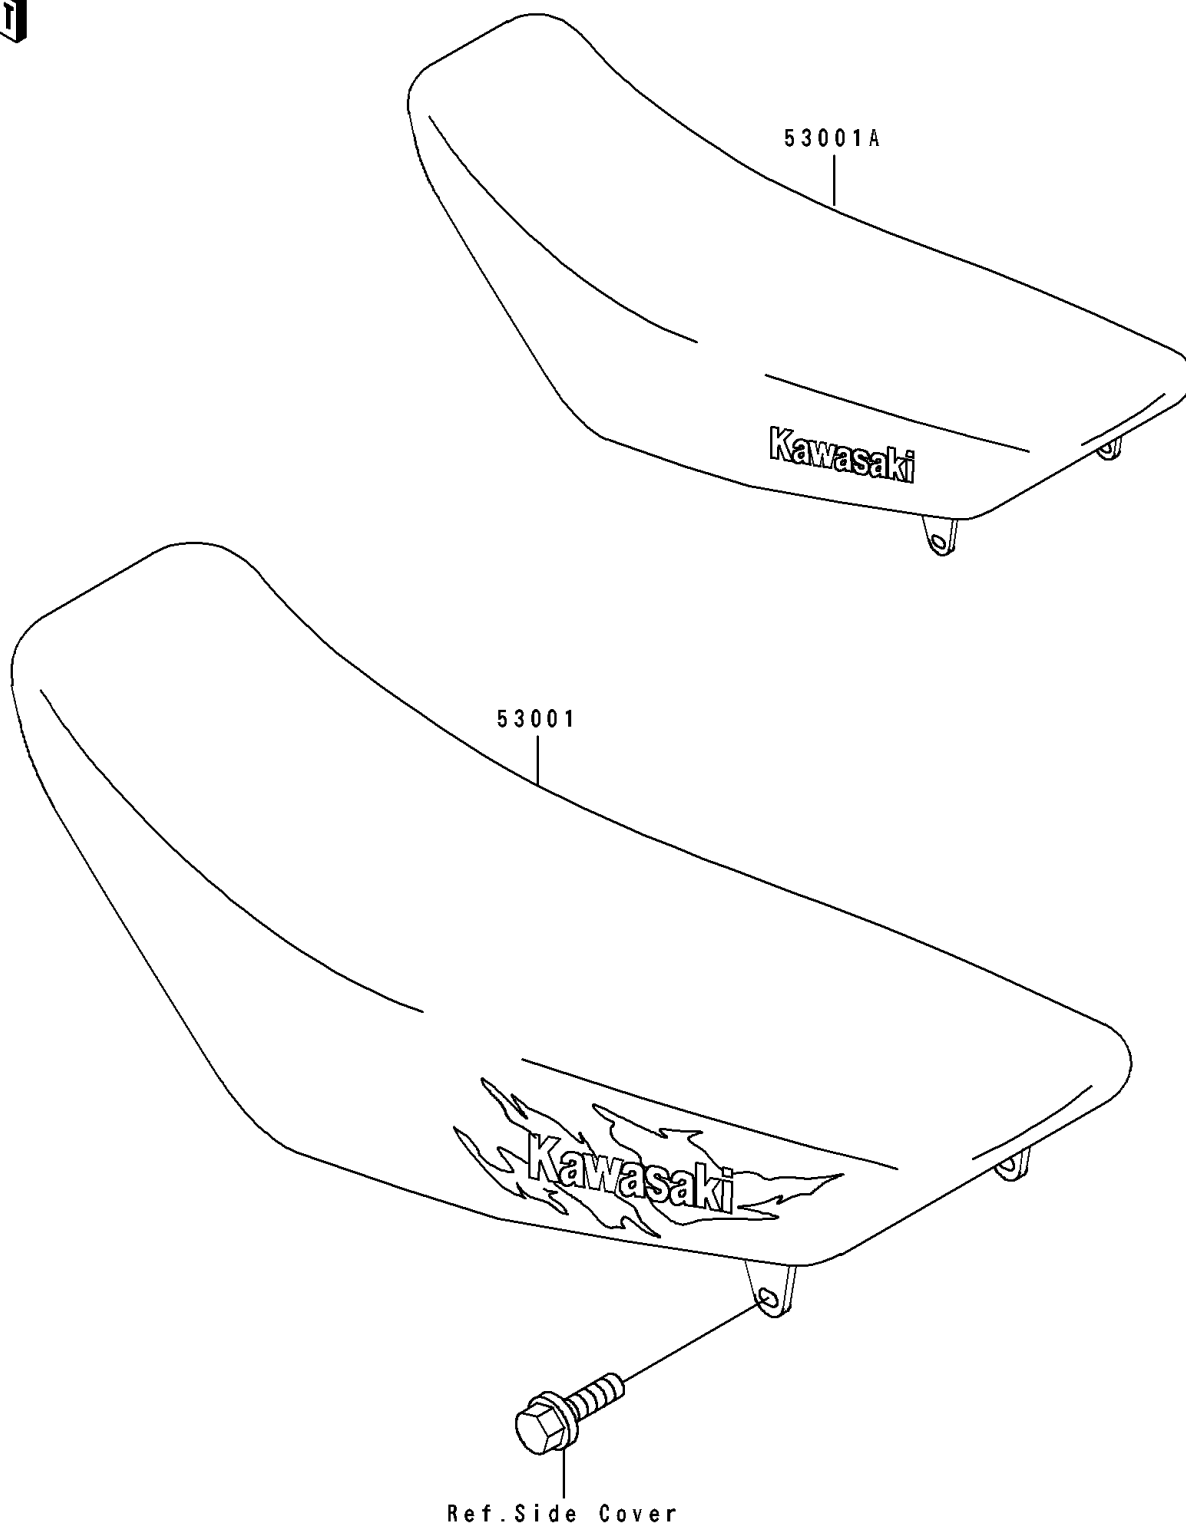

## 1994 KX™80 PARTS DIAGRAM

Seat

F2510

## 1994 KX™80 PARTS LIST

Seat

ITEM NAME	PART NUMBER	QUANTITY
SEAT-ASSY,VIOLET (Ref # 53001)	53001-1728-PN	1