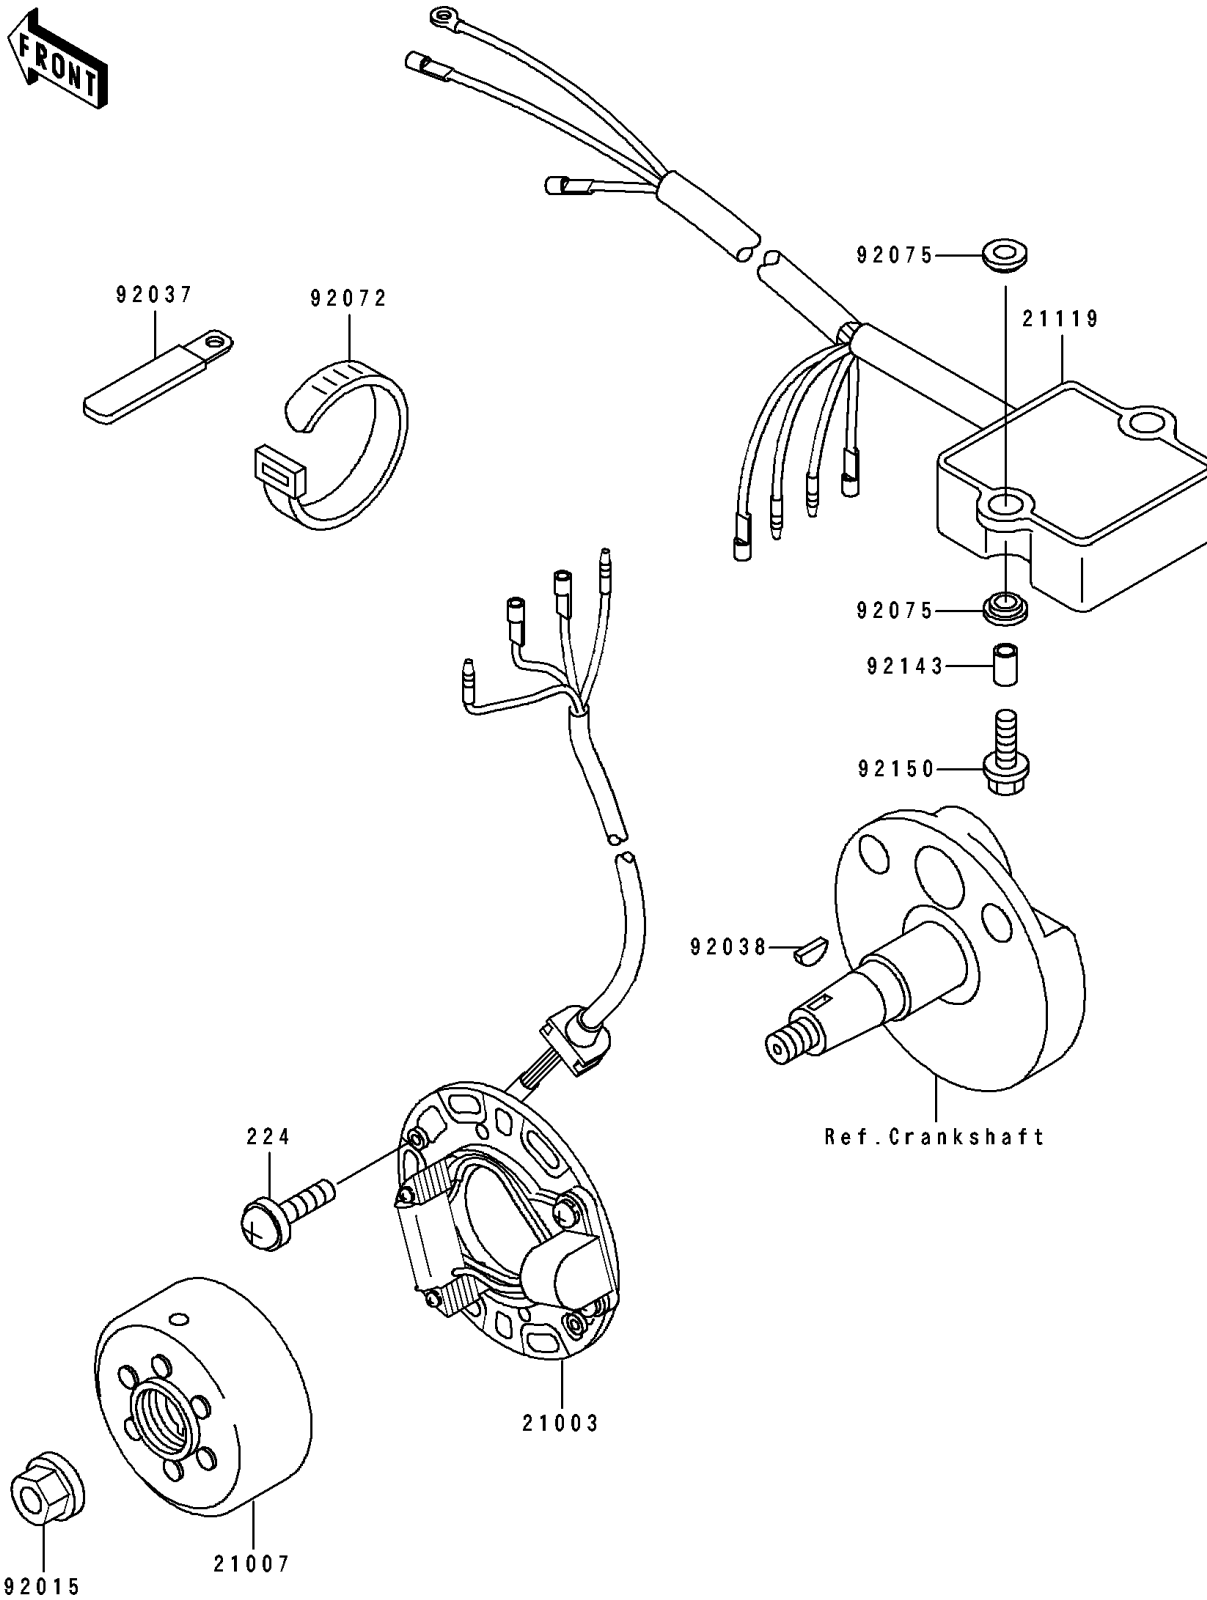

## 1994 KX™80 PARTS DIAGRAM

Generator

E1810

## 1994 KX™80 PARTS LIST

Generator

ITEM NAME	PART NUMBER	QUANTITY
STATOR (Ref # 21003)	21003-1261	1
ROTOR,MAGNETO (Ref # 21007)	21007-1239	1
IGNITER (Ref # 21119)	21119-1414	1
NUT,FLANGED,10MM (Ref # 92015)	92015-077	1
CLAMP,WIRING HARNESS (Ref # 92037)	92037-1069	1
KEY,WOODRUFF (Ref # 92038)	92038-001	1
BAND,L=123 (Ref # 92072)	92072-030	1
DAMPER,8MM (Ref # 92075)	92075-1138	1
COLLAR,6X8.5X13 (Ref # 92143)	92143-3715	1
BOLT,FLANGED,6X25 (Ref # 92150)	92150-1507	1
SCREW-PAN-WP-CROS (Ref # 224)	224B0614	1