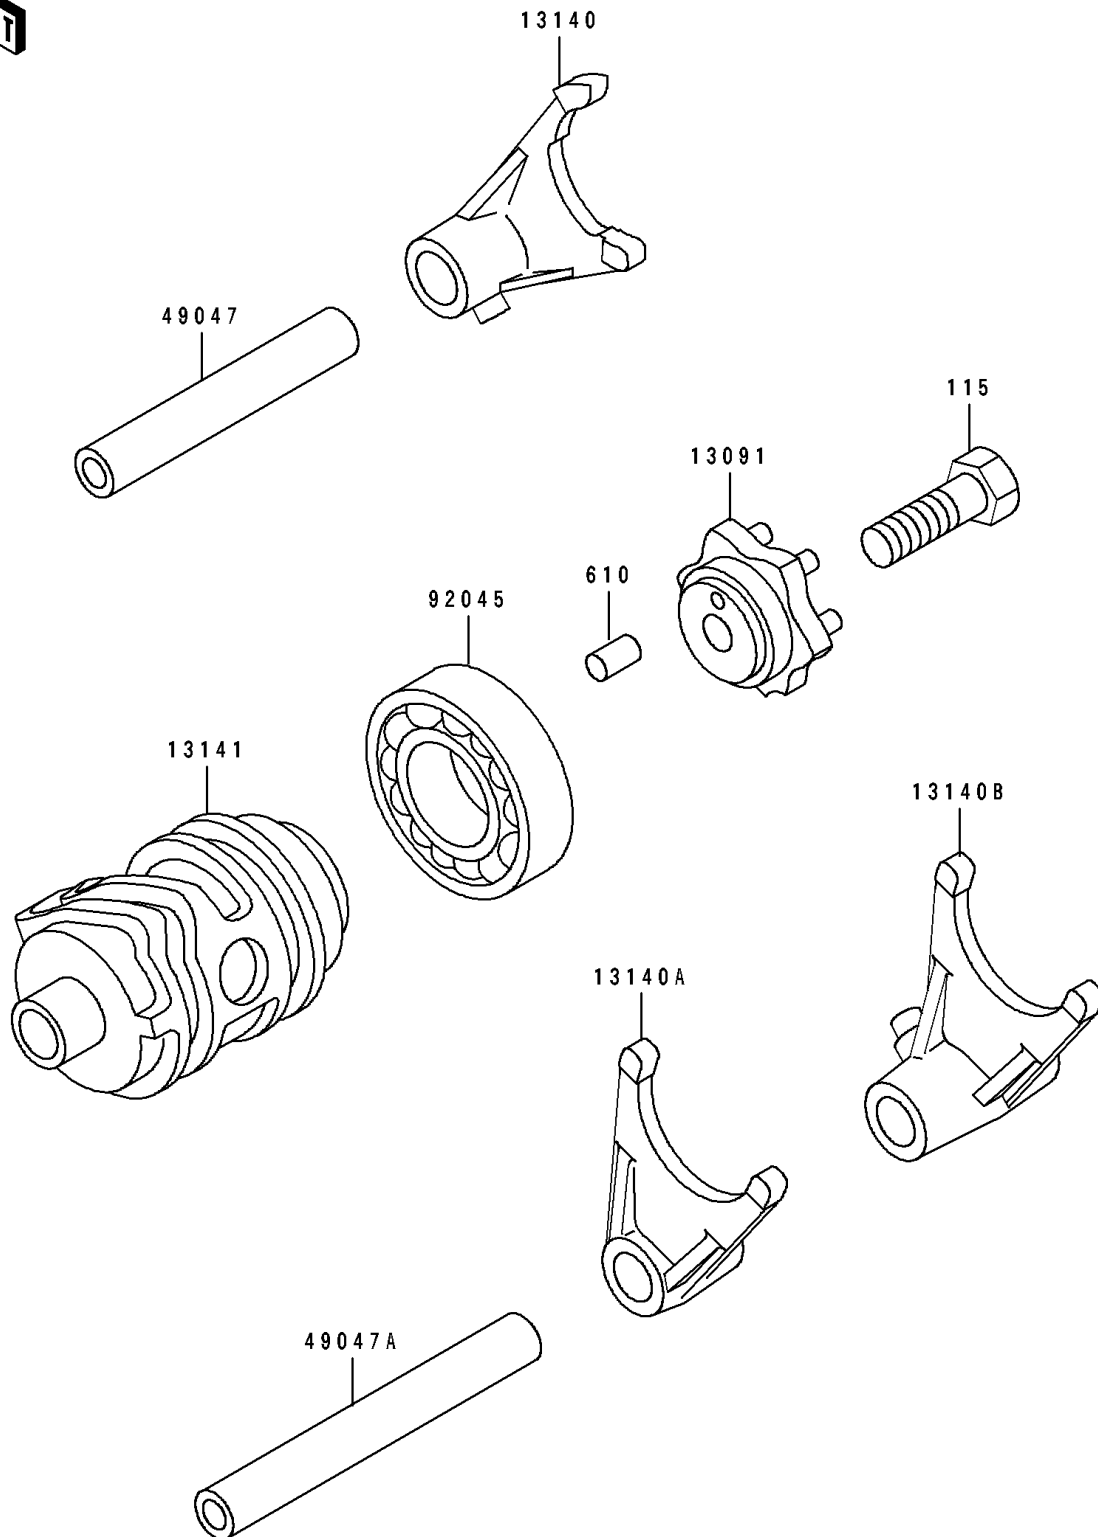

## 1994 KX™80 PARTS DIAGRAM

Gear Change Drum/Shift Fork(s)

E1362

## 1994 KX™80 PARTS LIST

Gear Change Drum/Shift Fork(s)

ITEM NAME	PART NUMBER	QUANTITY
HOLDER,CHANGE DRUM (Ref # 13091)	13091-1390	1
FORK-SHIFT,5TH&6TH (Ref # 13140)	13140-1139	1
FORK-SHIFT,2ND&3RD (Ref # 13140A)	13140-1140	1
FORK-SHIFT,LOW&4TH (Ref # 13140B)	13140-1141	1
DRUM-CHANGE (Ref # 13141)	13141-1120	1
ROD-SHIFT,5.9X10X64.5 (Ref # 49047)	49047-1063	1
ROD-SHIFT,5.9X10X81 (Ref # 49047A)	49047-1064	1
BEARING-BALL,#6905 (Ref # 92045)	92045-036	1
BOLT-SMALL-UPSET (Ref # 115)	115G0825	1
ROLLER,4X8 (Ref # 610)	610A0408	1