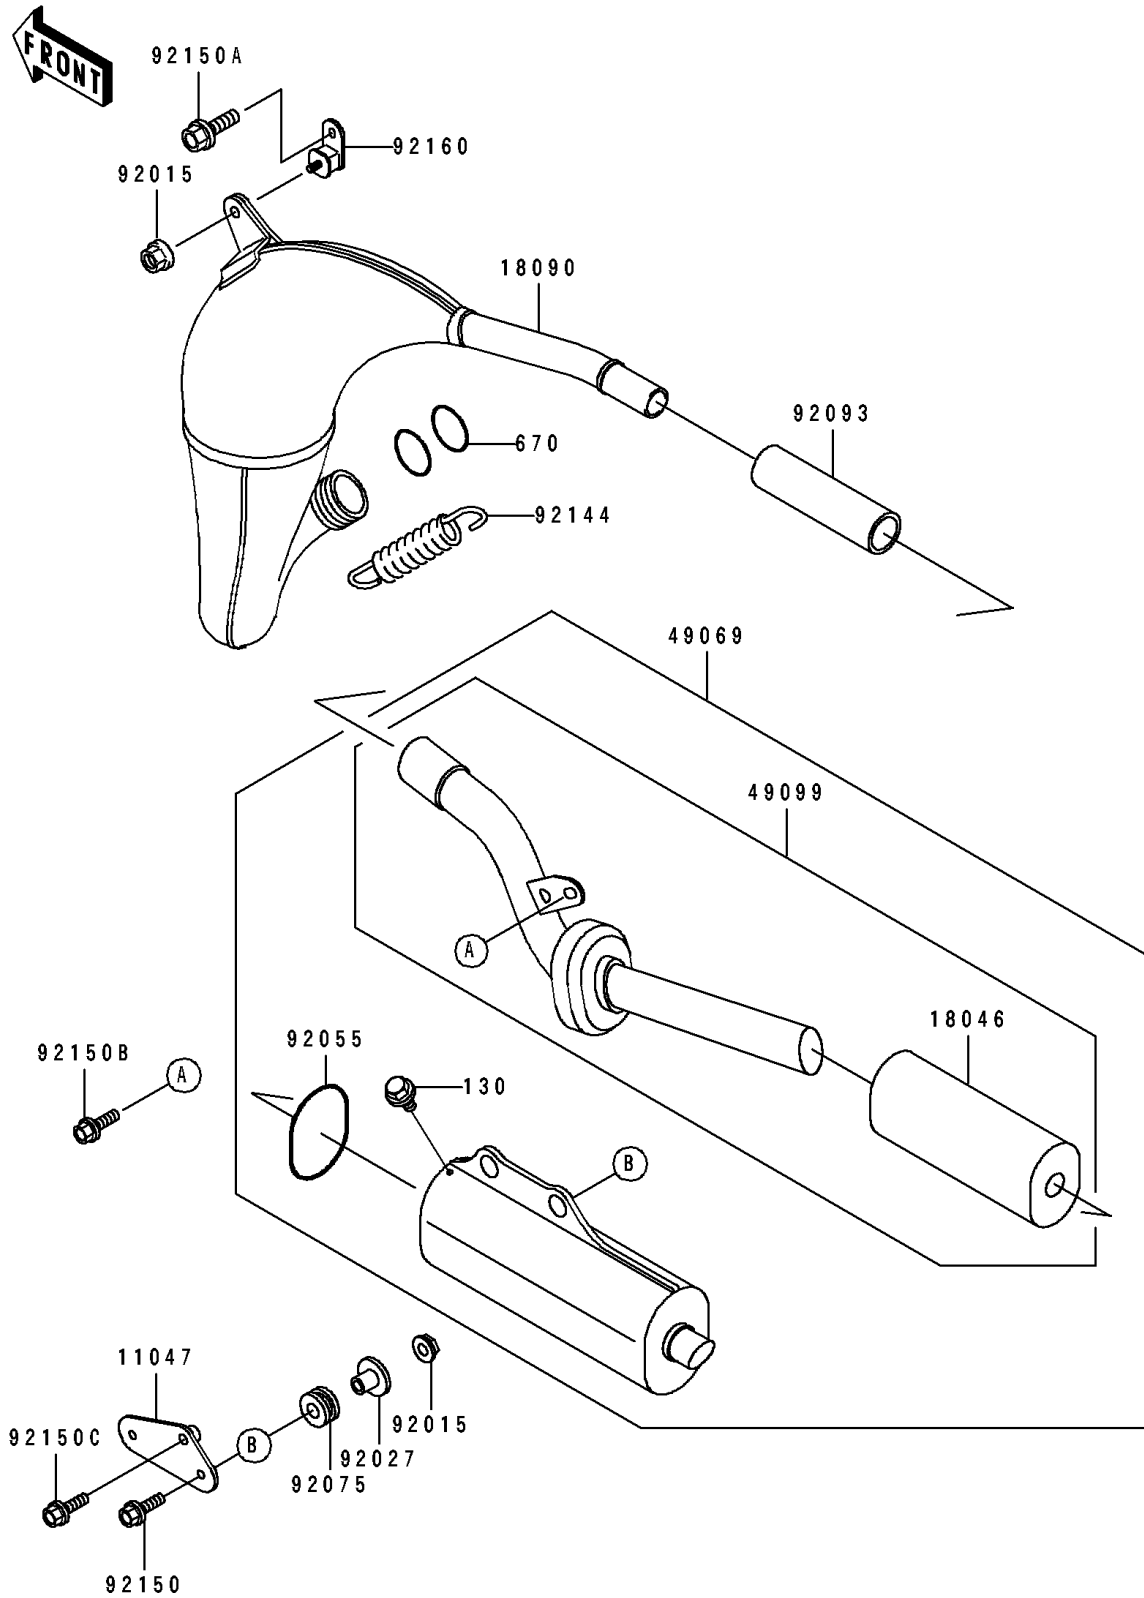

1994 KX™80 PARTS DIAGRAM

Muffler(s)

E1140

1994 KX™80 PARTS LIST

Muffler(s)

ITEM NAME	PART NUMBER	QUANTITY
BRACKET,MUFFLER (Ref # 11047)	11047-1495	1
WOOL,BAFFLE PIPE (Ref # 18046)	18046-1136	1
BODY-COMP-MUFFLER (Ref # 18090)	18090-1065	1
MUFFLER-ASSY (Ref # 49069)	49069-1145	1
BAFFLE-PIPE MUFFLER (Ref # 49099)	49099-1321	1
NUT,FLANGED,6MM (Ref # 92015)	92015-1078	1
COLLAR,L=13.1,BLACK (Ref # 92027)	92027-1450	1
RING-O,BAFFLE PIPE (Ref # 92055)	92055-1461	1
DAMPER,MUFFLER FITTING (Ref # 92075)	92075-1857	1
SEAL,MUFFLER JOINT (Ref # 92093)	92093-1200	1
SPRING,EXHAUST CONNECTING (Ref # 92144)	92144-1470	1
BOLT,6X20 (Ref # 92150)	92150-1339	1
BOLT,6X14 (Ref # 92150A)	92150-1340	1
BOLT,6X12 (Ref # 92150B)	92150-1435	1
BOLT,FLANGED,6X25 (Ref # 92150C)	92150-1507	1
DAMPER,MUFFLER,FR (Ref # 92160)	92160-1176	1
BOLT-FLANGED (Ref # 130)	130G0508	1
O RING,36MM (Ref # 670)	670E3036	1