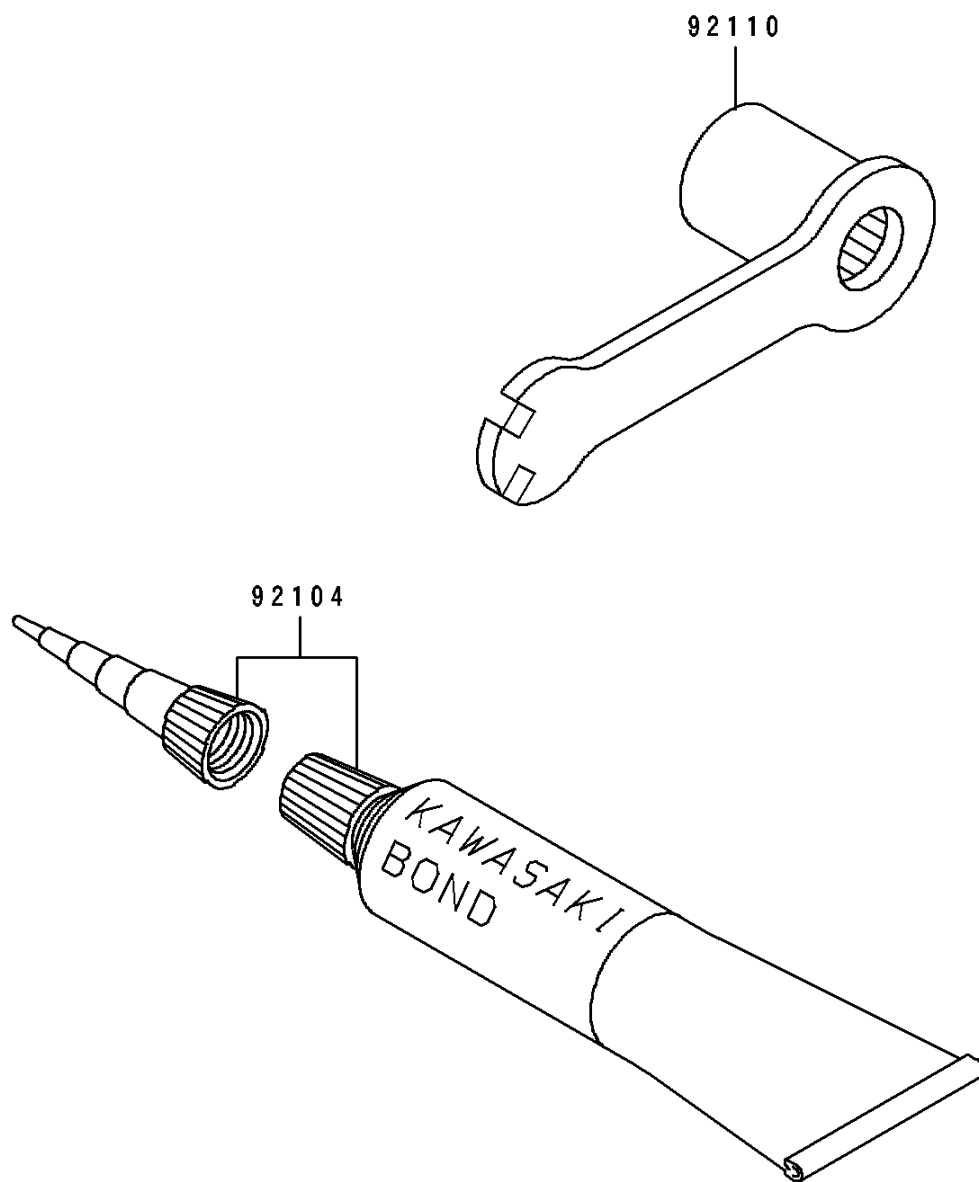

1991 KX™80 PARTS DIAGRAM

Tool

F2810

1991 KX™80 PARTS LIST

Tool

ITEM NAME	PART NUMBER	QUANTITY
GASKET-LIQUID,TUBE,100G,SILVER (Ref # 92104)	92104-002	1
TOOL-WRENCH,BOX,21MM&SPOKE (Ref # 92110)	92110-1119	1