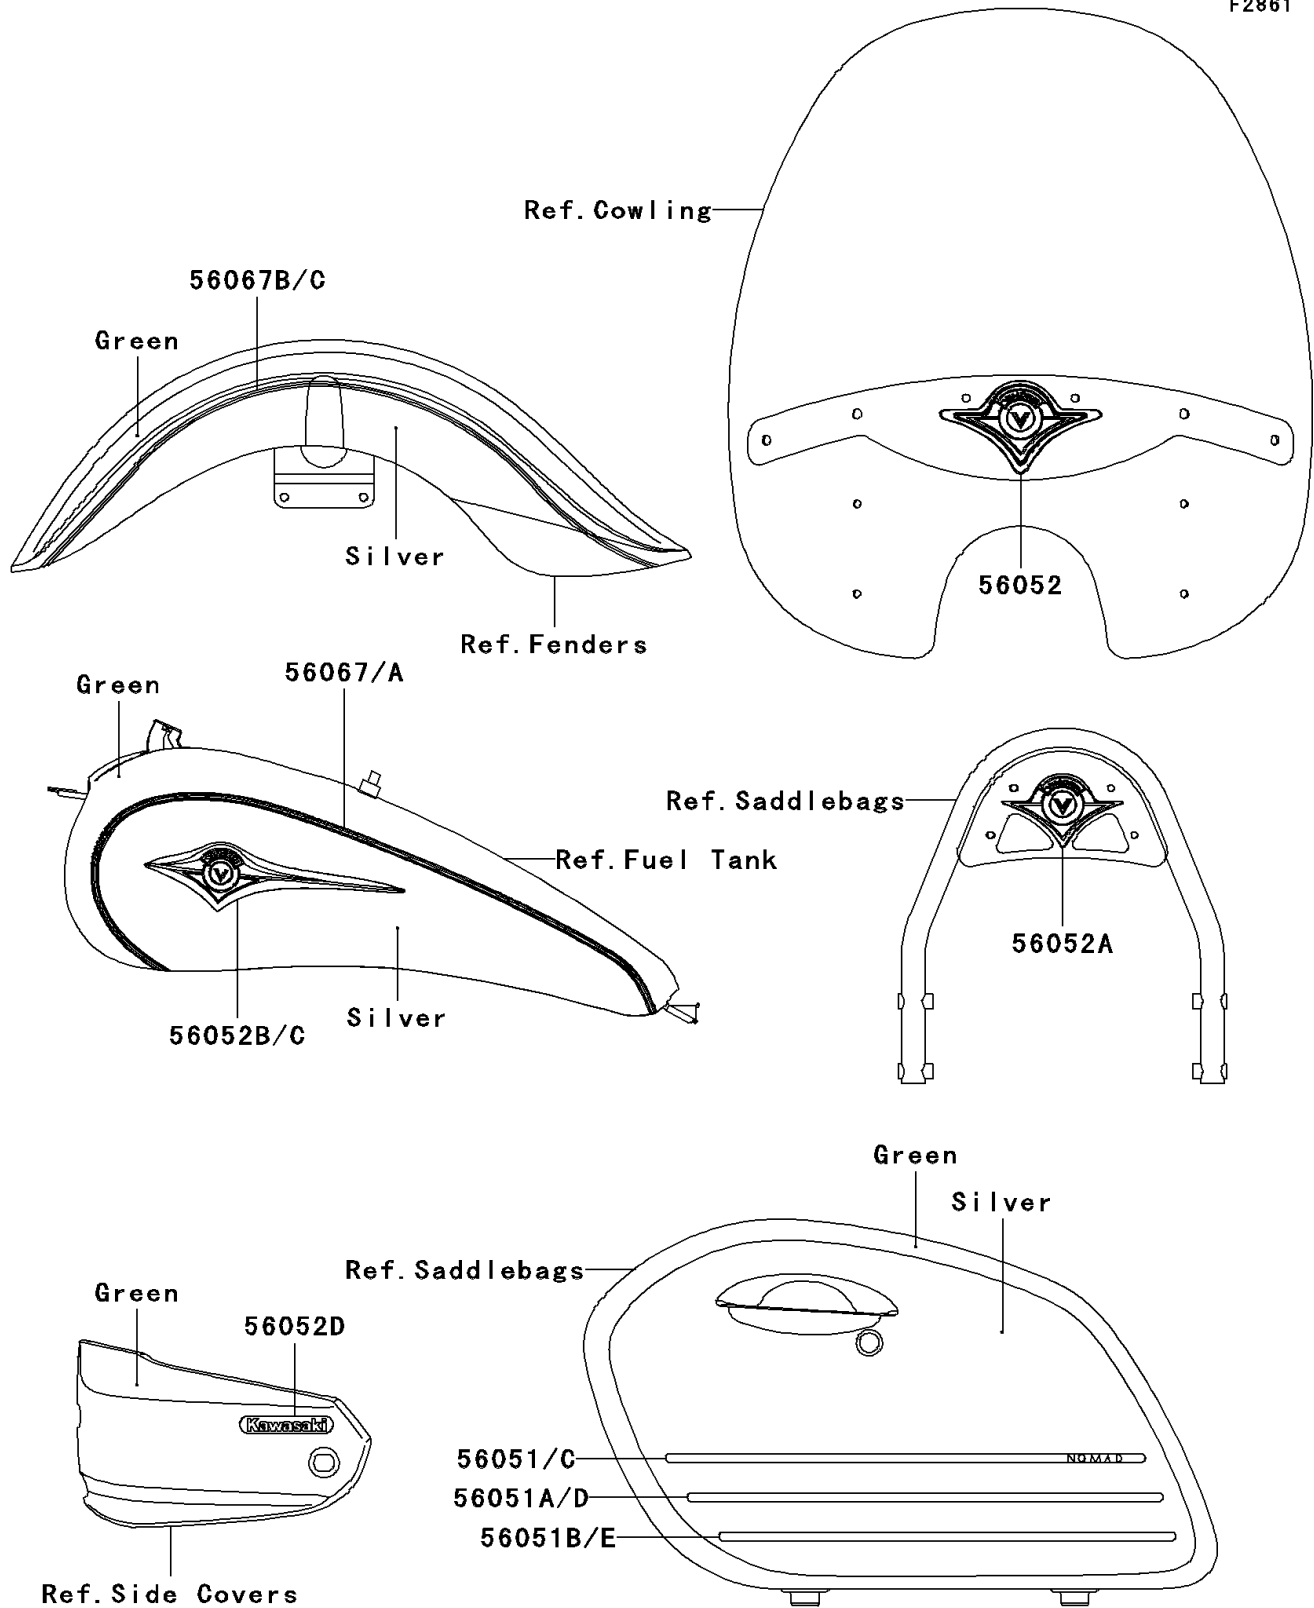

2006 Vulcan® 1600 Nomad™ PARTS DIAGRAM

Decals(Green)(DGF)

F2861

2006 Vulcan® 1600 Nomad™ PARTS LIST

Decals(Green)(D6F)

ITEM NAME	PART NUMBER	QUANTITY
MARK,SIDE BAG COVER,UPP,LH (Ref # 56051)	56051-1811	1
MARK,SIDE BAG COVER,CNT,LH (Ref # 56051A)	56051-1812	1
MARK,SIDE BAG COVER,LWR,LH (Ref # 56051B)	56051-1813	1
MARK,SIDE BAG COVER,UPP,RH (Ref # 56051C)	56051-1814	1
MARK,SIDE BAG COVER,CNT,RH (Ref # 56051D)	56051-1815	1
MARK,SIDE BAG COVER,LWR,RH (Ref # 56051E)	56051-1816	1
MARK,OUTER PLATE (Ref # 56052)	56052-0477	1
MARK,BACKREST (Ref # 56052A)	56052-0478	1
MARK,FUEL TANK,LH (Ref # 56052B)	56052-0603	1
MARK,FUEL TANK,RH (Ref # 56052C)	56052-0604	1
MARK,SIDE COVER,KAWASAKI (Ref # 56052D)	56052-1533	1
PATTERN,FUEL TANK,LH (Ref # 56067)	56067-0430	1
PATTERN,FUEL TANK,RH (Ref # 56067A)	56067-0431	1
PATTERN,FR FENDER,LH (Ref # 56067B)	56067-0432	1
PATTERN,FR FENDER,RH (Ref # 56067C)	56067-0433	1