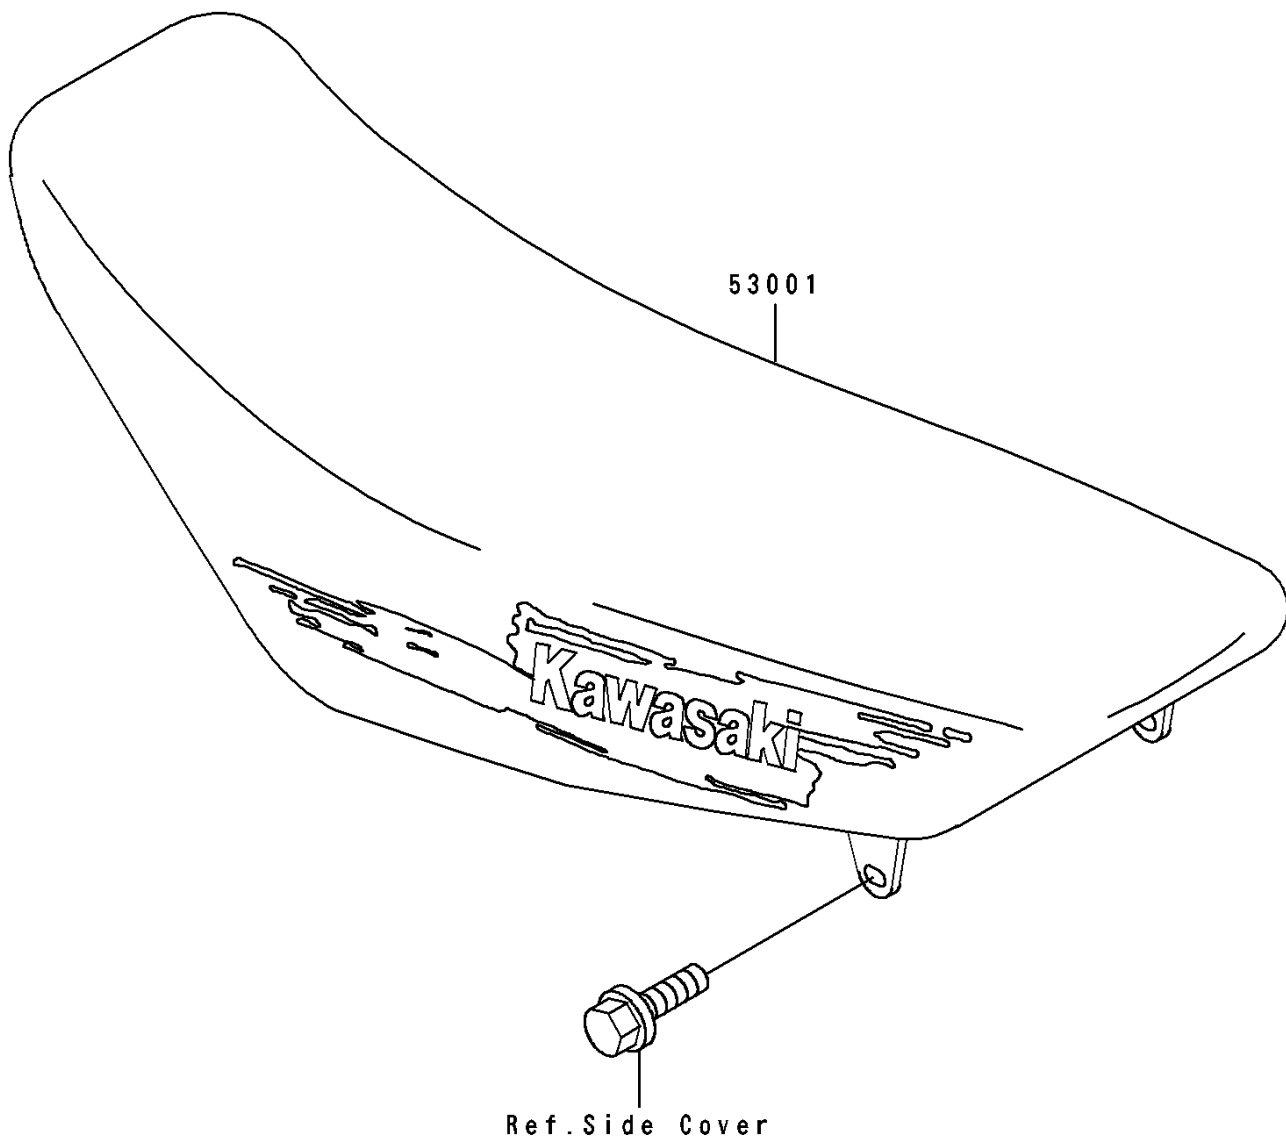

1991 KX™80 PARTS DIAGRAM

Seat

F2510

1991 KX™80 PARTS LIST

Seat

ITEM NAME	PART NUMBER	QUANTITY
SEAT-ASSY,BLUE (Ref # 53001)	53001-1619-MZ	1