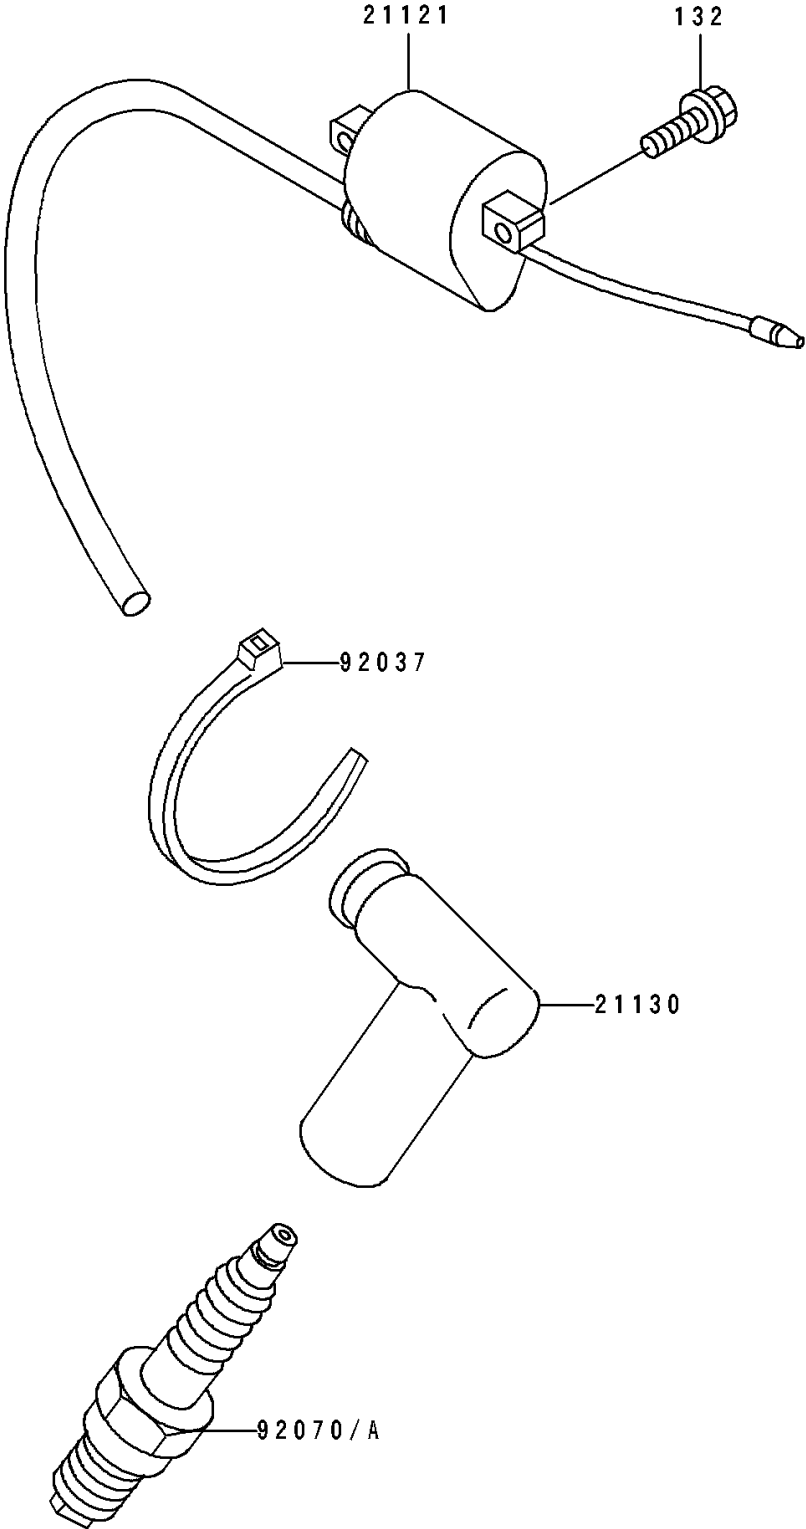

1991 KX™80 PARTS DIAGRAM

Ignition Coil

E1830

1991 KX™80 PARTS LIST

Ignition Coil

ITEM NAME	PART NUMBER	QUANTITY
COIL-IGNITION (Ref # 21121)	21121-1205	1
CAP-SPARK PLUG (Ref # 21130)	21130-1062	1
CLAMP (Ref # 92037)	92037-1173	1
PLUG-SPARK,B9EG(NGK) (Ref # 92070)	92070-1058	1
PLUG-SPARK,BR9EG(NGK) (Ref # 92070A)	92070-1063	1
BOLT-FLANGED-SMALL (Ref # 132)	132G0616	1