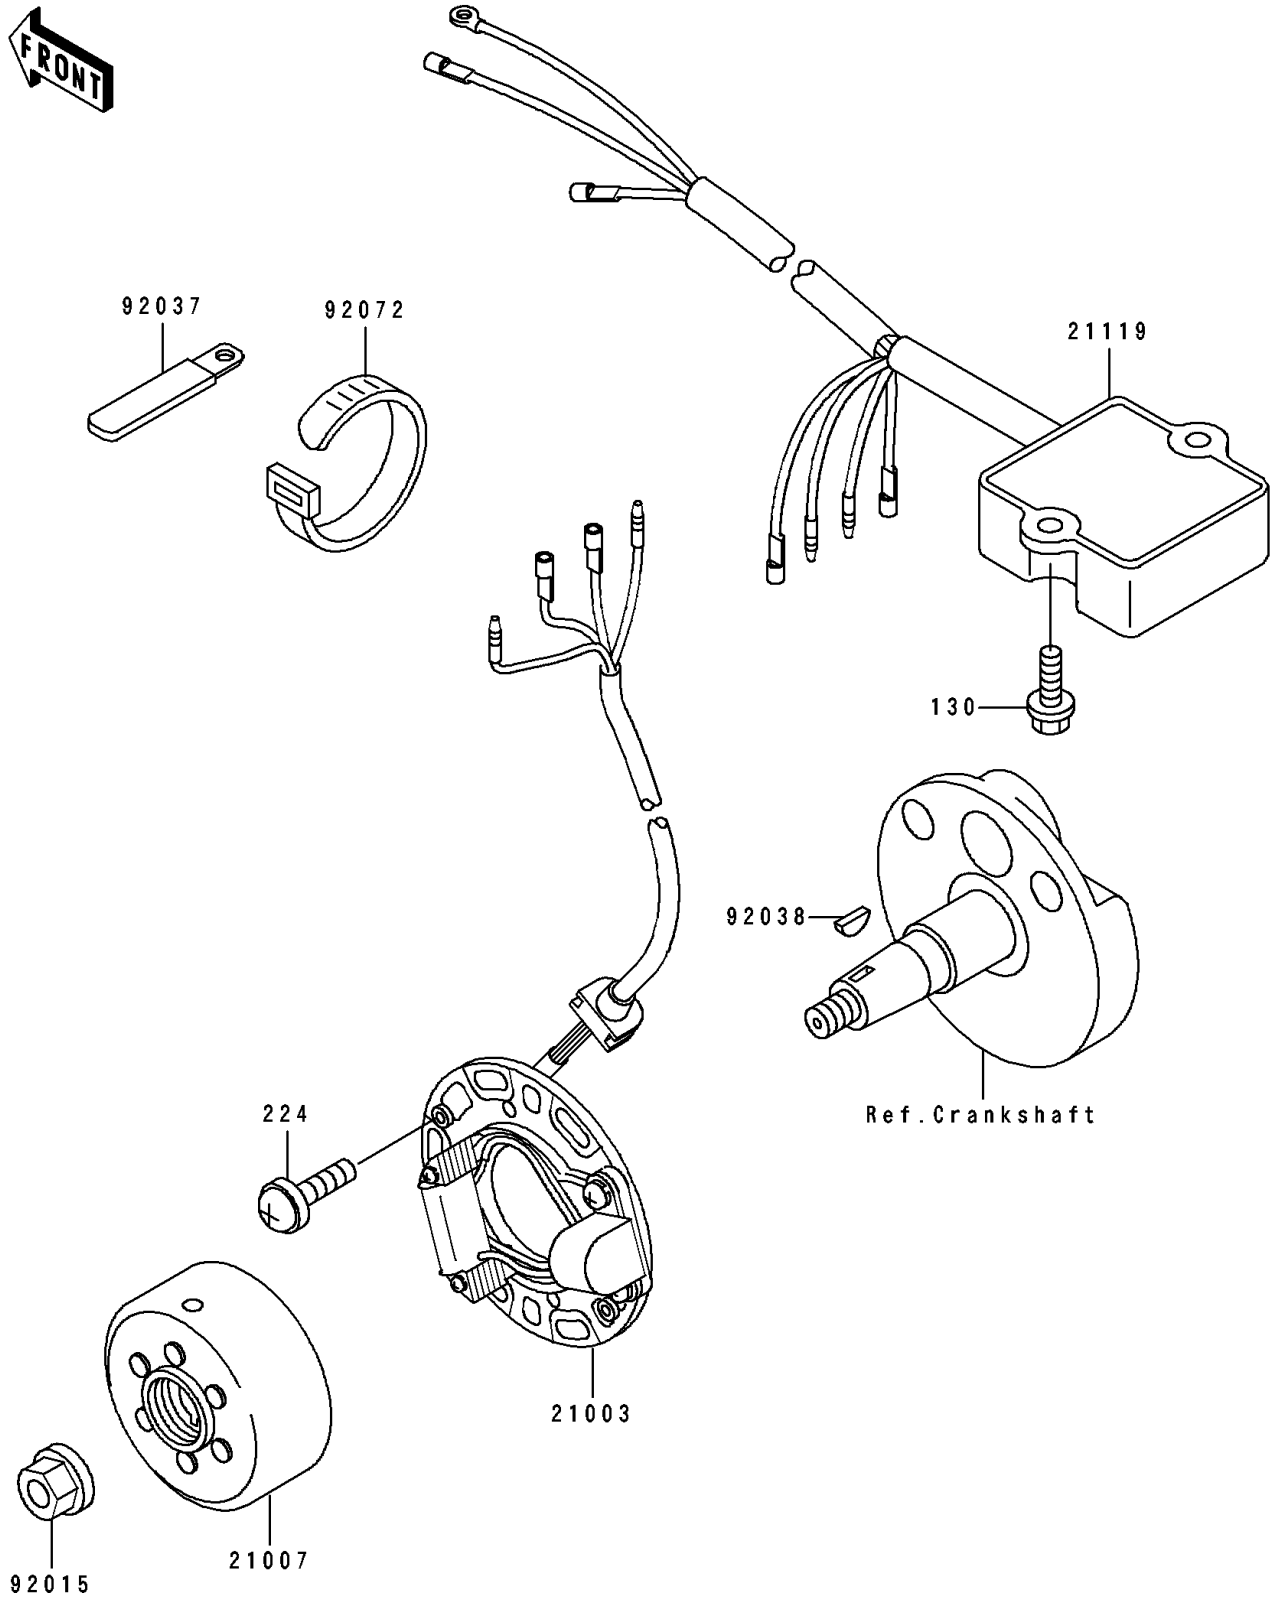

1991 KX™80 PARTS DIAGRAM

Generator

E1810

1991 KX™80 PARTS LIST

Generator

ITEM NAME	PART NUMBER	QUANTITY
STATOR (Ref # 21003)	21003-1202	1
ROTOR,MAGNETO (Ref # 21007)	21007-1191	1
IGNITER (Ref # 21119)	21119-1274	1
NUT,FLANGED,10MM (Ref # 92015)	92015-077	1
CLAMP,WIRING HARNESS (Ref # 92037)	92037-1069	1
KEY,WOODRUFF (Ref # 92038)	92038-001	1
BAND,L=123 (Ref # 92072)	92072-030	1
BOLT-FLANGED,6X12 (Ref # 130)	130G0612	1
SCREW-PAN-WP-CROS (Ref # 224)	224B0614	1