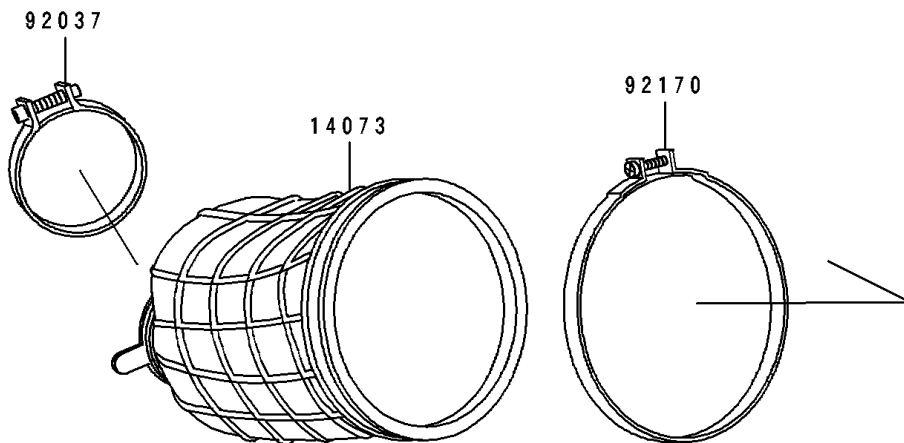

1991 KX™80 PARTS DIAGRAM

Air Filter

E1130

1991 KX™80 PARTS LIST

Air Filter

ITEM NAME	PART NUMBER	QUANTITY
CASE-AIR FILTER (Ref # 11011)	11011-1342	1
ELEMENT-AIR FILTER (Ref # 11013)	11013-1201	1
BRACKET,IGNITER (Ref # 11047)	11047-1361	1
HOLDER,ELEMENT (Ref # 13091)	13091-1696	1
HOLDER (Ref # 13091A)	13091-1697	1
DUCT,AIR FILTER (Ref # 14073)	14073-1448	1
SCREW,TAPPING,5X14 (Ref # 92009)	92009-1635	1
CLAMP,55MM (Ref # 92037)	92037-1486	1
BOLT,WING (Ref # 92150)	92150-1565	1
CLAMP,126MM (Ref # 92170)	92170-1194	1
BOLT-FLANGED (Ref # 130)	130G0608	1
BOLT-FLANGED-SMALL (Ref # 132)	132G0614	1
BOLT-FLANGED-SMALL (Ref # 132A)	132G0620	1