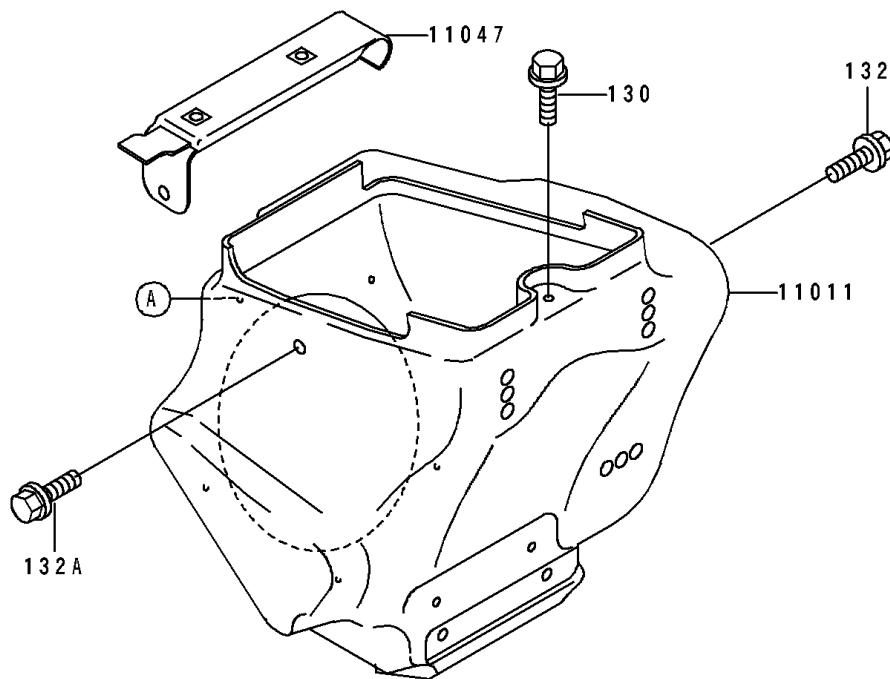

1991 KX™80 PARTS DIAGRAM

Air Filter

E1130

1991 KX™80 PARTS LIST

Air Filter

ITEM NAME	PART NUMBER	QUANTITY
CASE-AIR FILTER (Ref # 11011)	11011-1342	1
ELEMENT-AIR FILTER (Ref # 11013)	11013-1201	1
BRACKET,IGNITER (Ref # 11047)	11047-1361	1
HOLDER,ELEMENT (Ref # 13091)	13091-1696	1
HOLDER (Ref # 13091A)	13091-1697	1
DUCT,AIR FILTER (Ref # 14073)	14073-1448	1
SCREW,TAPPING,5X14 (Ref # 92009)	92009-1635	1
CLAMP,55MM (Ref # 92037)	92037-1486	1
BOLT,WING (Ref # 92150)	92150-1565	1
CLAMP,126MM (Ref # 92170)	92170-1194	1
BOLT-FLANGED (Ref # 130)	130G0608	1
BOLT-FLANGED-SMALL (Ref # 132)	132G0614	1
BOLT-FLANGED-SMALL (Ref # 132A)	132G0620	1