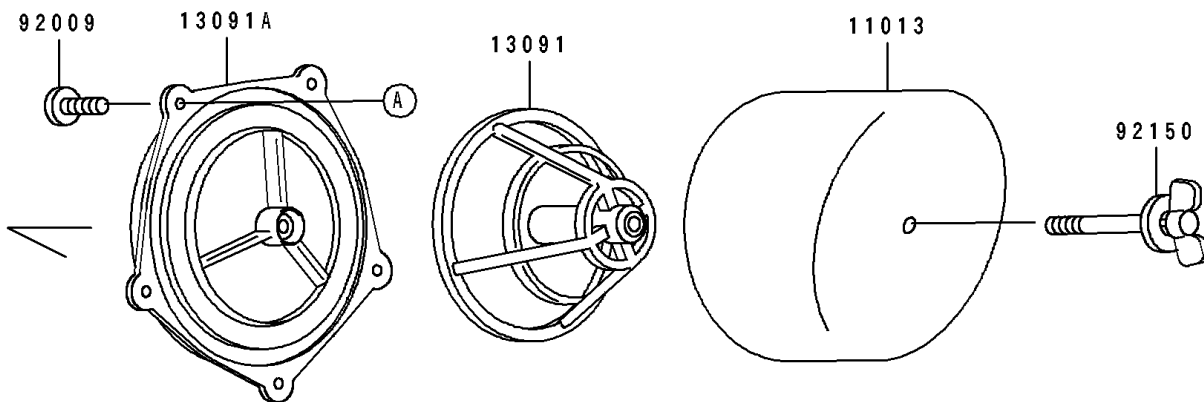

1991 KX™80 PARTS DIAGRAM

Air Filter

E1130

1991 KX™80 PARTS LIST

Air Filter

ITEM NAME	PART NUMBER	QUANTITY
CASE-AIR FILTER (Ref # 11011)	11011-1342	1
ELEMENT-AIR FILTER (Ref # 11013)	11013-1201	1
BRACKET,IGNITER (Ref # 11047)	11047-1361	1
HOLDER,ELEMENT (Ref # 13091)	13091-1696	1
HOLDER (Ref # 13091A)	13091-1697	1
DUCT,AIR FILTER (Ref # 14073)	14073-1448	1
SCREW,TAPPING,5X14 (Ref # 92009)	92009-1635	1
CLAMP,55MM (Ref # 92037)	92037-1486	1
BOLT,WING (Ref # 92150)	92150-1565	1
CLAMP,126MM (Ref # 92170)	92170-1194	1
BOLT-FLANGED (Ref # 130)	130G0608	1
BOLT-FLANGED-SMALL (Ref # 132)	132G0614	1
BOLT-FLANGED-SMALL (Ref # 132A)	132G0620	1