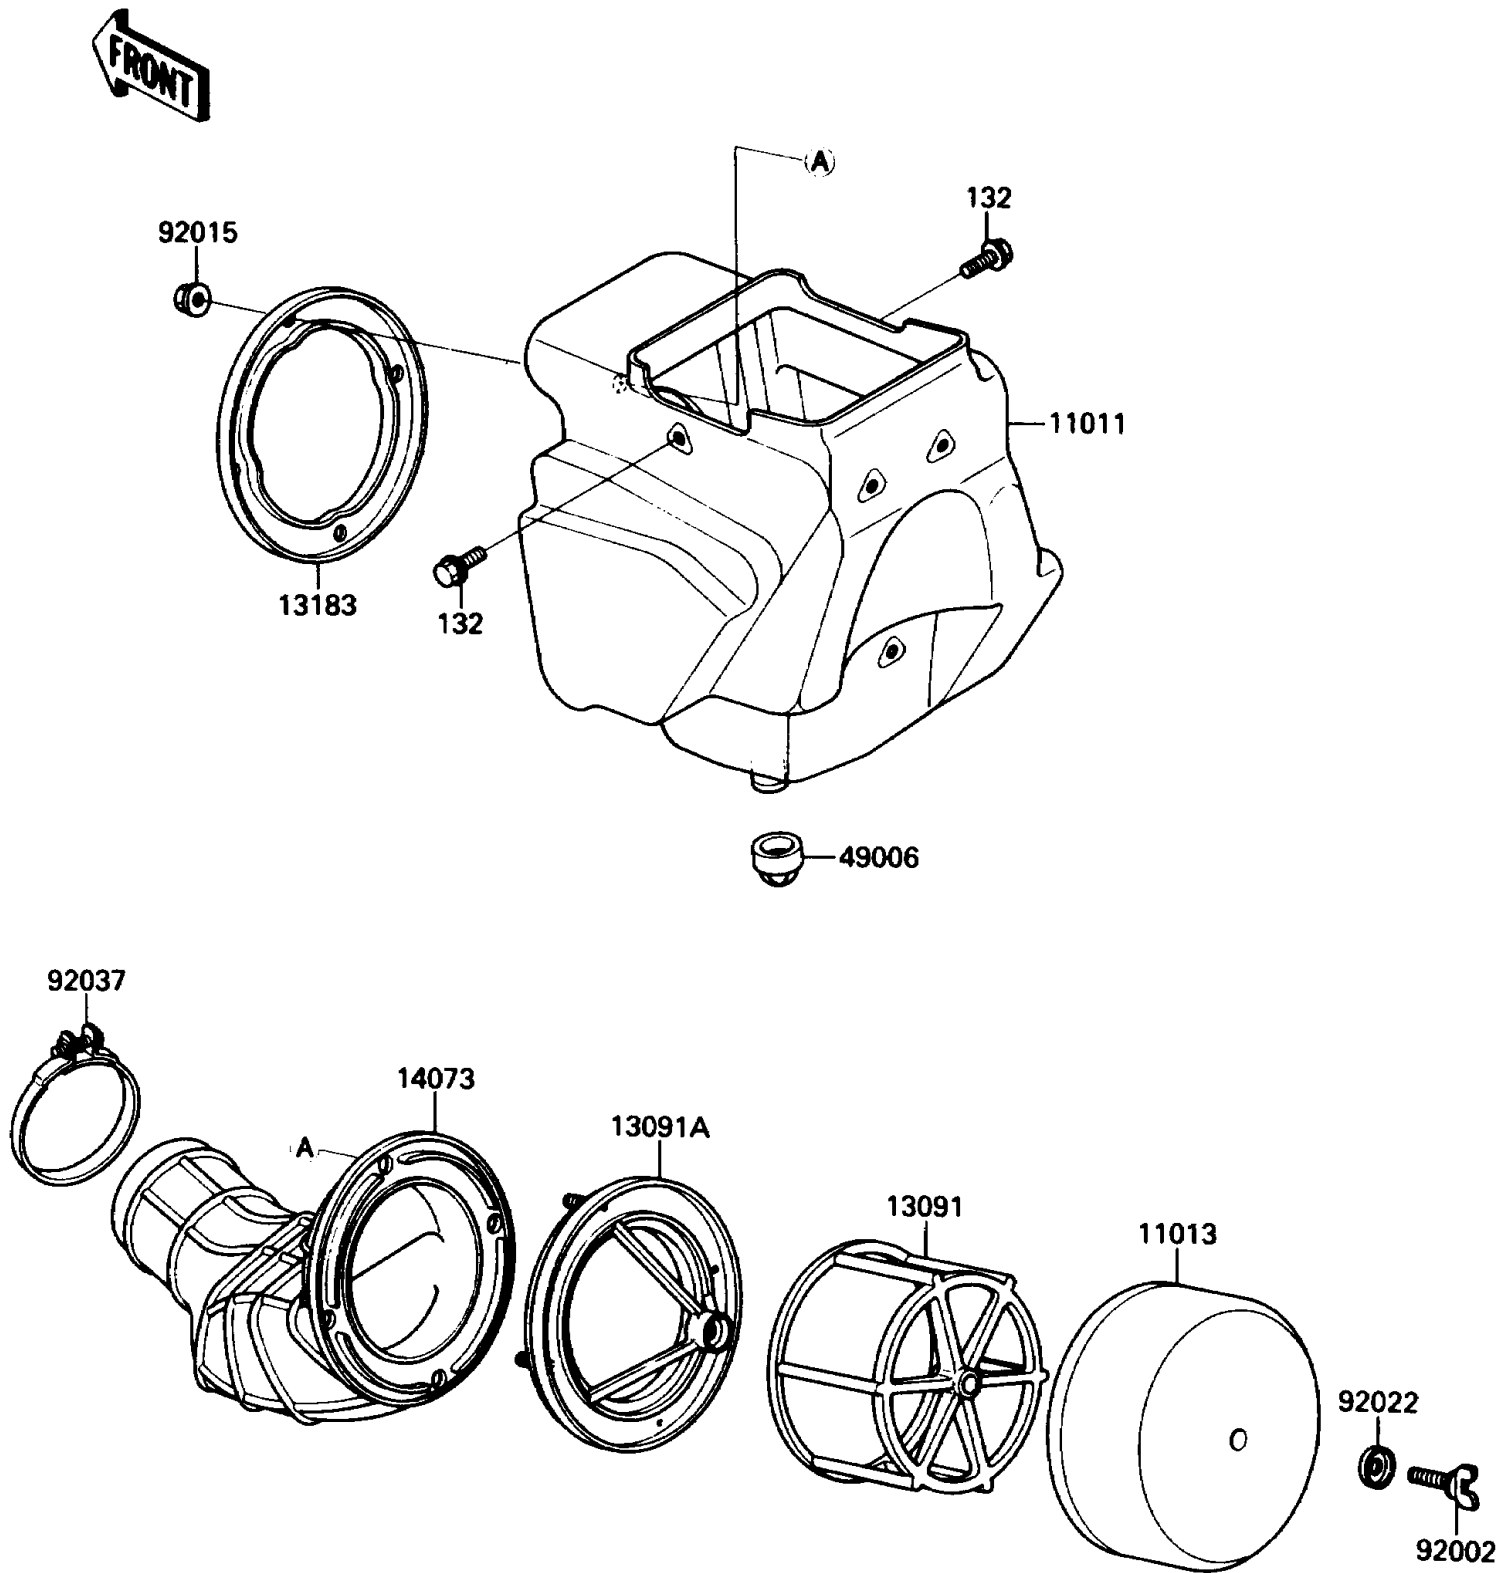

1988 KX™80W PARTS DIAGRAM

Air Cleaner

E1130-0247

1988 KX™80W PARTS LIST

Air Cleaner

ITEM NAME	PART NUMBER	QUANTITY
CASE-AIR FILTER (Ref # 11011)	11011-1267	1
ELEMENT-AIR FILTER (Ref # 11013)	11013-1129	1
HOLDER,ELEMENT (Ref # 13091)	13091-1393	1
HOLDER,ELEMENT (Ref # 13091A)	13091-1519	1
PLATE,AIR FILTER DUCT (Ref # 13183)	13183-1237	1
DUCT,AIR FILTER (Ref # 14073)	14073-1333	1
BOOT,AIR FILTER (Ref # 49006)	49006-1156	1
BOLT,WING (Ref # 92002)	92002-1599	1
NUT,FLANGED,5MM (Ref # 92015)	92015-1259	1
WASHER,PLAIN,6MM (Ref # 92022)	92022-284	1
CLAMP (Ref # 92037)	92037-1637	1
BOLT-FLANGED-SMALL (Ref # 132)	132G0610	1