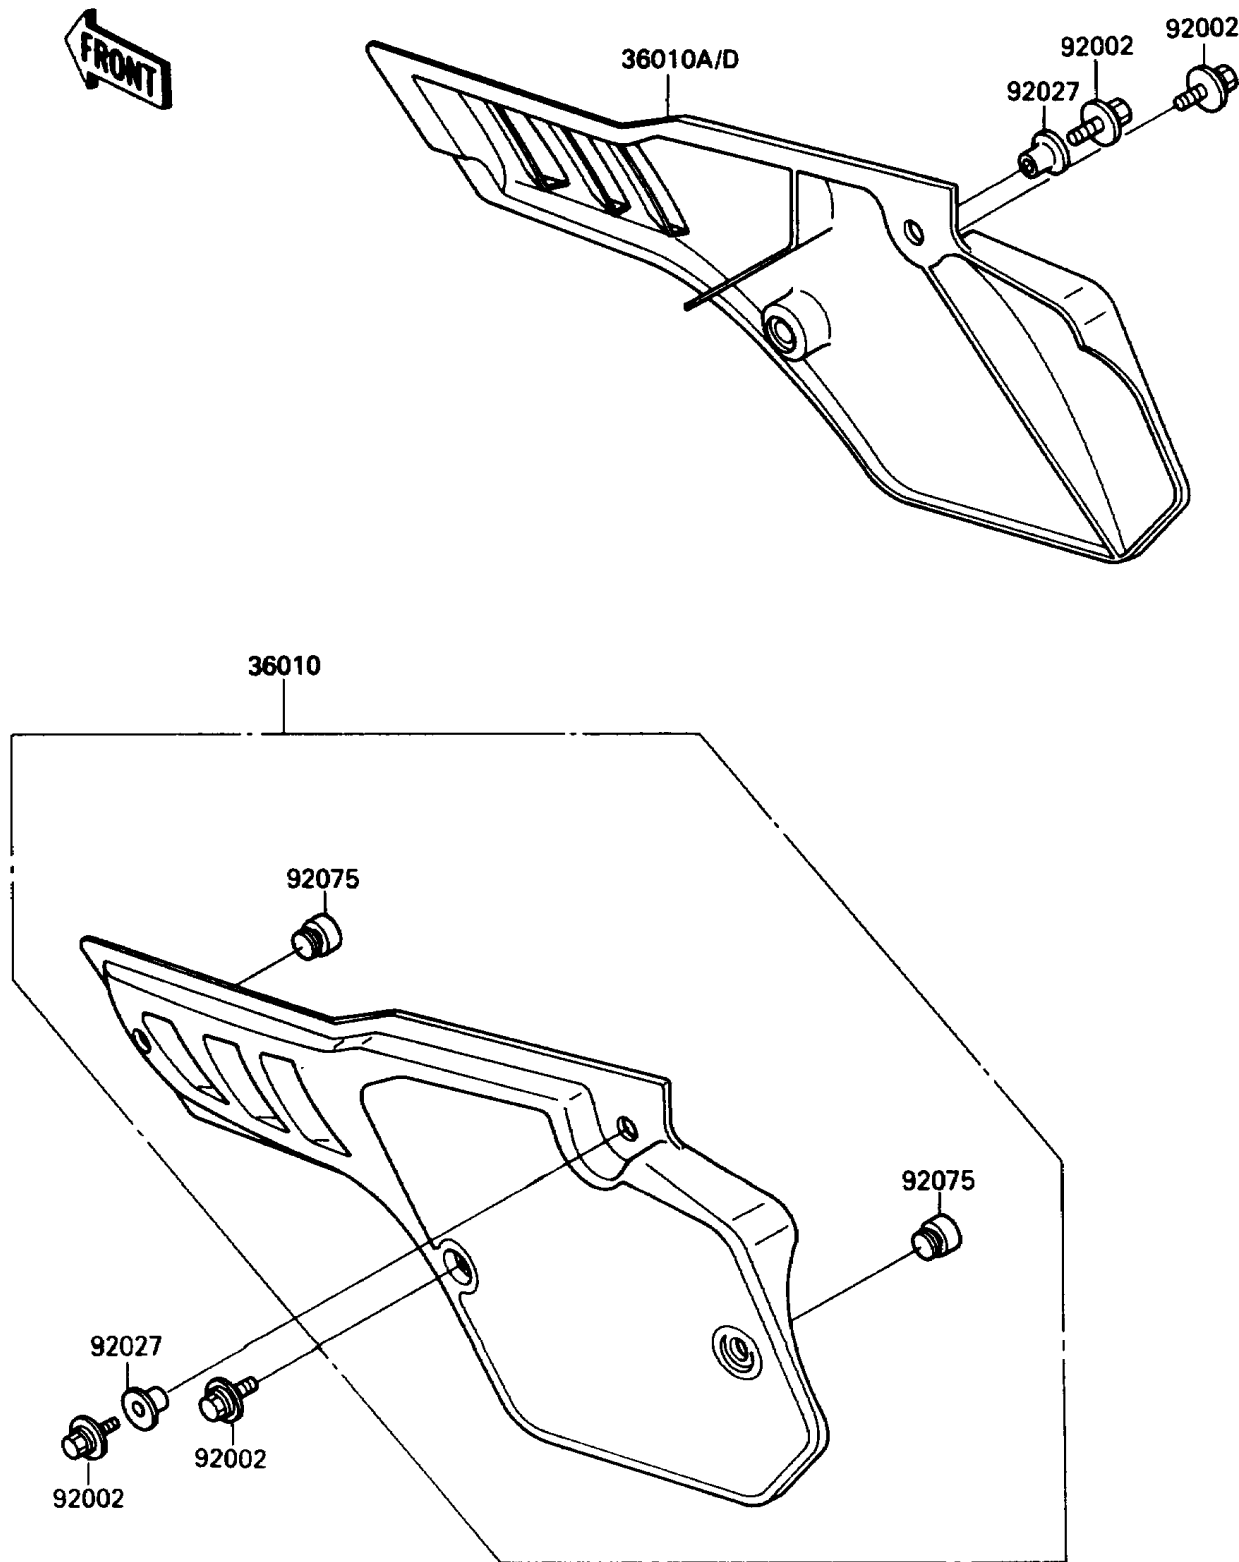

## 1989 KX™80 PARTS DIAGRAM

Side Covers

F2611-0018

## 1989 KX™80 PARTS LIST

Side Covers

ITEM NAME	PART NUMBER	QUANTITY
COVER-SIDE,LH,L.GREEN (Ref # 36010)	36010-5068-6W	1
COVER-SIDE,RH,L.GREEN (Ref # 36010A)	36010-5069-6W	1
BOLT,6X18 (Ref # 92002)	92002-1952	1
COLLAR (Ref # 92027)	92027-1936	1
DAMPER (Ref # 92075)	92075-1598	1