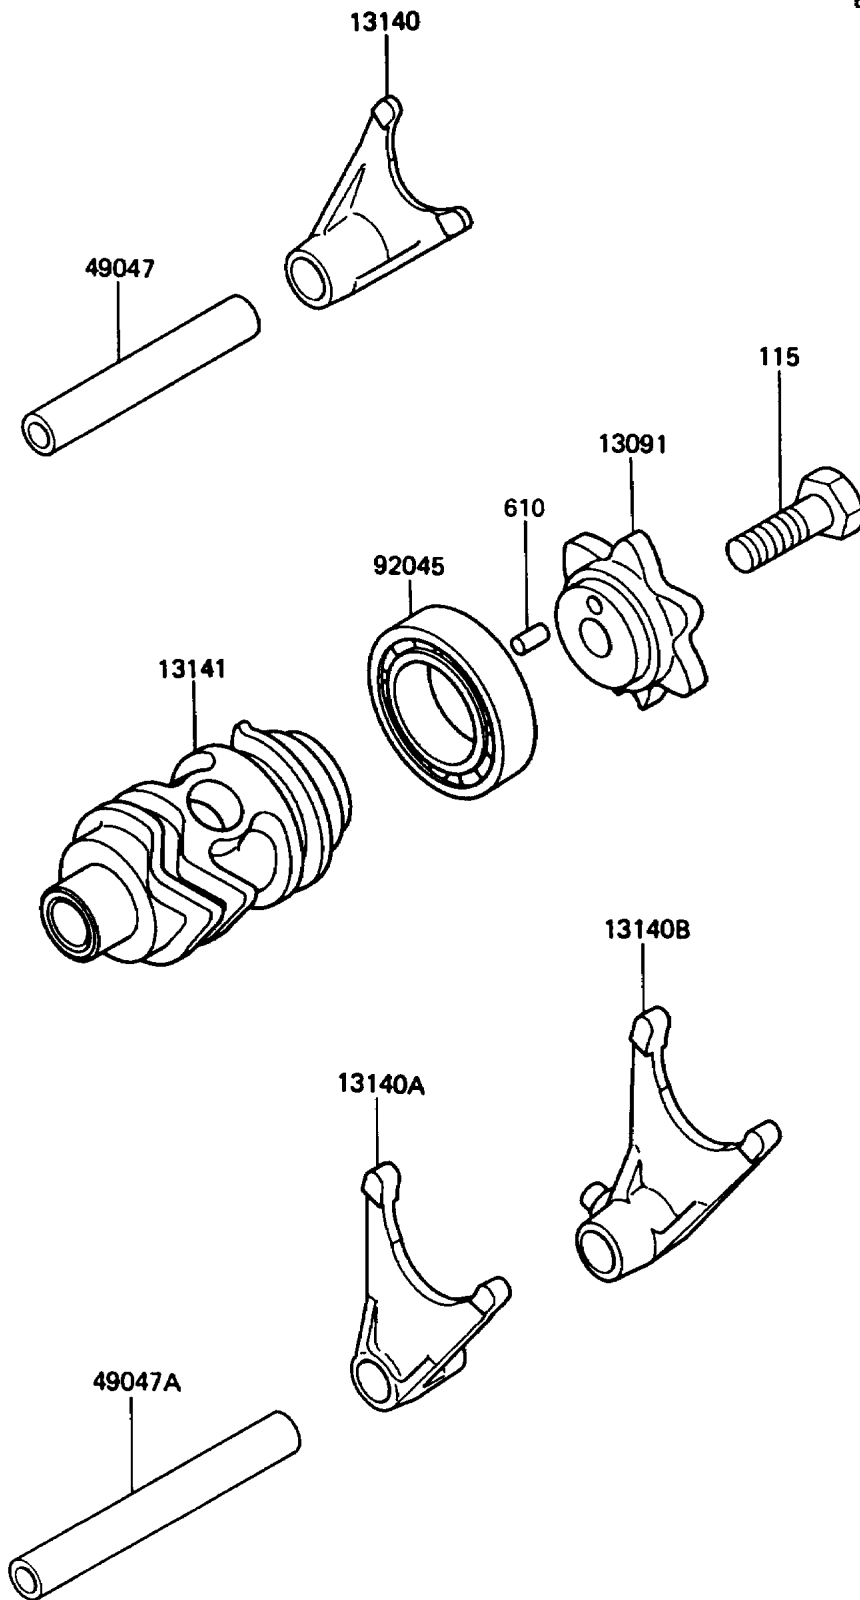

1989 KX™80 PARTS DIAGRAM

Gear Change Drum/Shift Fork(s)

E1362-0105

1989 KX™80 PARTS LIST

Gear Change Drum/Shift Fork(s)

ITEM NAME	PART NUMBER	QUANTITY
HOLDER,CHANGE DRUM (Ref # 13091)	13091-1390	1
FORK-SHIFT,5TH&6TH (Ref # 13140)	13140-1139	1
FORK-SHIFT,2ND&3RD (Ref # 13140A)	13140-1140	1
FORK-SHIFT,LOW&4TH (Ref # 13140B)	13140-1141	1
DRUM-CHANGE (Ref # 13141)	13141-1120	1
ROD-SHIFT,5.9X10X64.5 (Ref # 49047)	49047-1063	1
ROD-SHIFT,5.9X10X81 (Ref # 49047A)	49047-1064	1
BEARING-BALL,#6905 (Ref # 92045)	92045-036	1
BOLT-SMALL-UPSET (Ref # 115)	115G0825	1
ROLLER,4X8 (Ref # 610)	610A0408	1