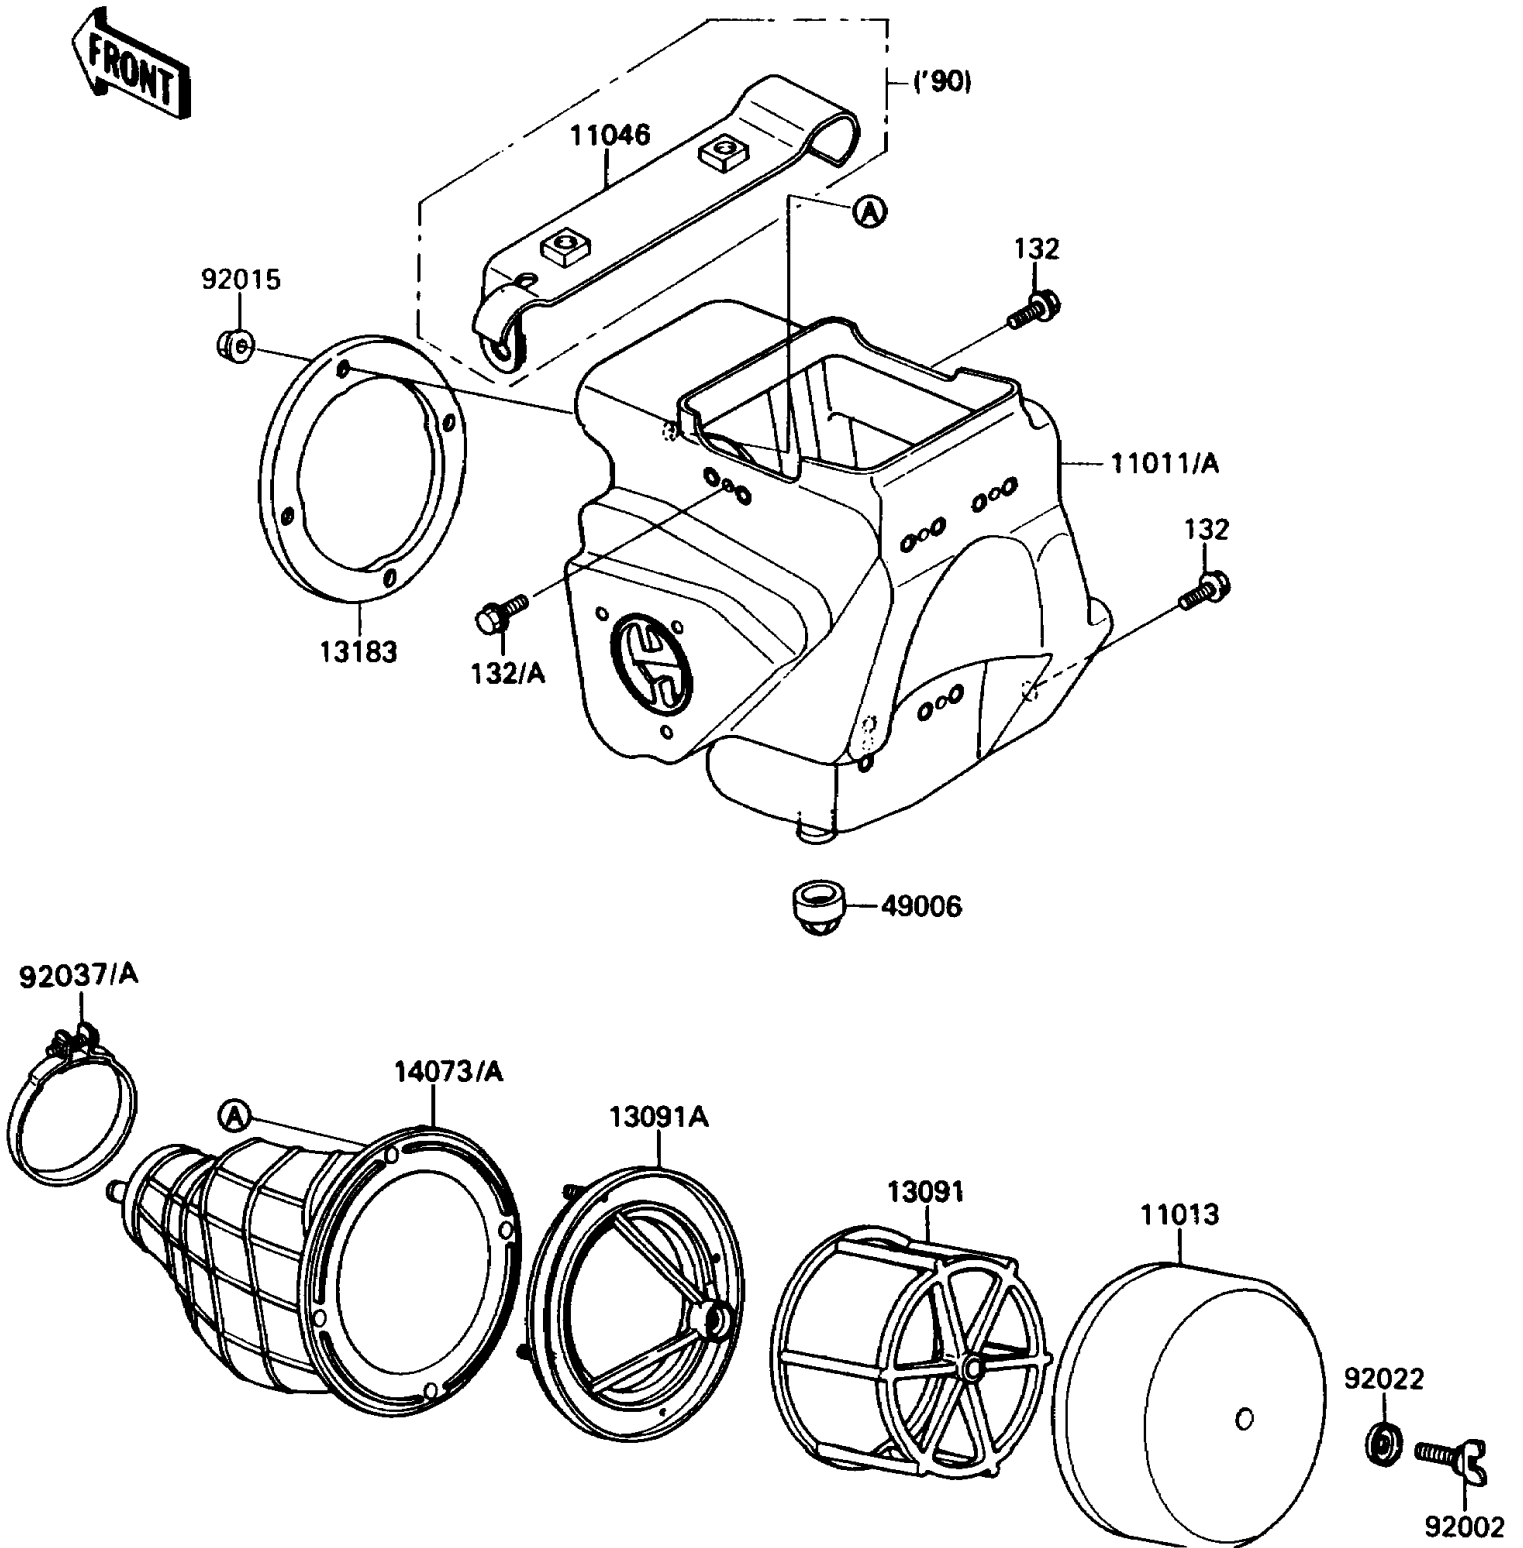

1989 KX™80 PARTS DIAGRAM

Air Cleaner

E1130-0267

1989 KX™80 PARTS LIST

Air Cleaner

ITEM NAME	PART NUMBER	QUANTITY
CASE-AIR FILTER (Ref # 11011)	11011-1294	1
ELEMENT-AIR FILTER (Ref # 11013)	11013-1129	1
HOLDER,ELEMENT (Ref # 13091)	13091-1393	1
HOLDER,ELEMENT (Ref # 13091A)	13091-1519	1
PLATE,AIR FILTER DUCT (Ref # 13183)	13183-1237	1
DUCT,AIR FILTER (Ref # 14073)	14073-1333	1
BOOT,AIR FILTER (Ref # 49006)	49006-1156	1
BOLT,WING (Ref # 92002)	92002-1599	1
NUT,FLANGED,5MM (Ref # 92015)	92015-1259	1
WASHER,PLAIN,6MM (Ref # 92022)	92022-284	1
CLAMP (Ref # 92037A)	92037-1637	1
BOLT-FLANGED-SMALL (Ref # 132)	132G0614	1