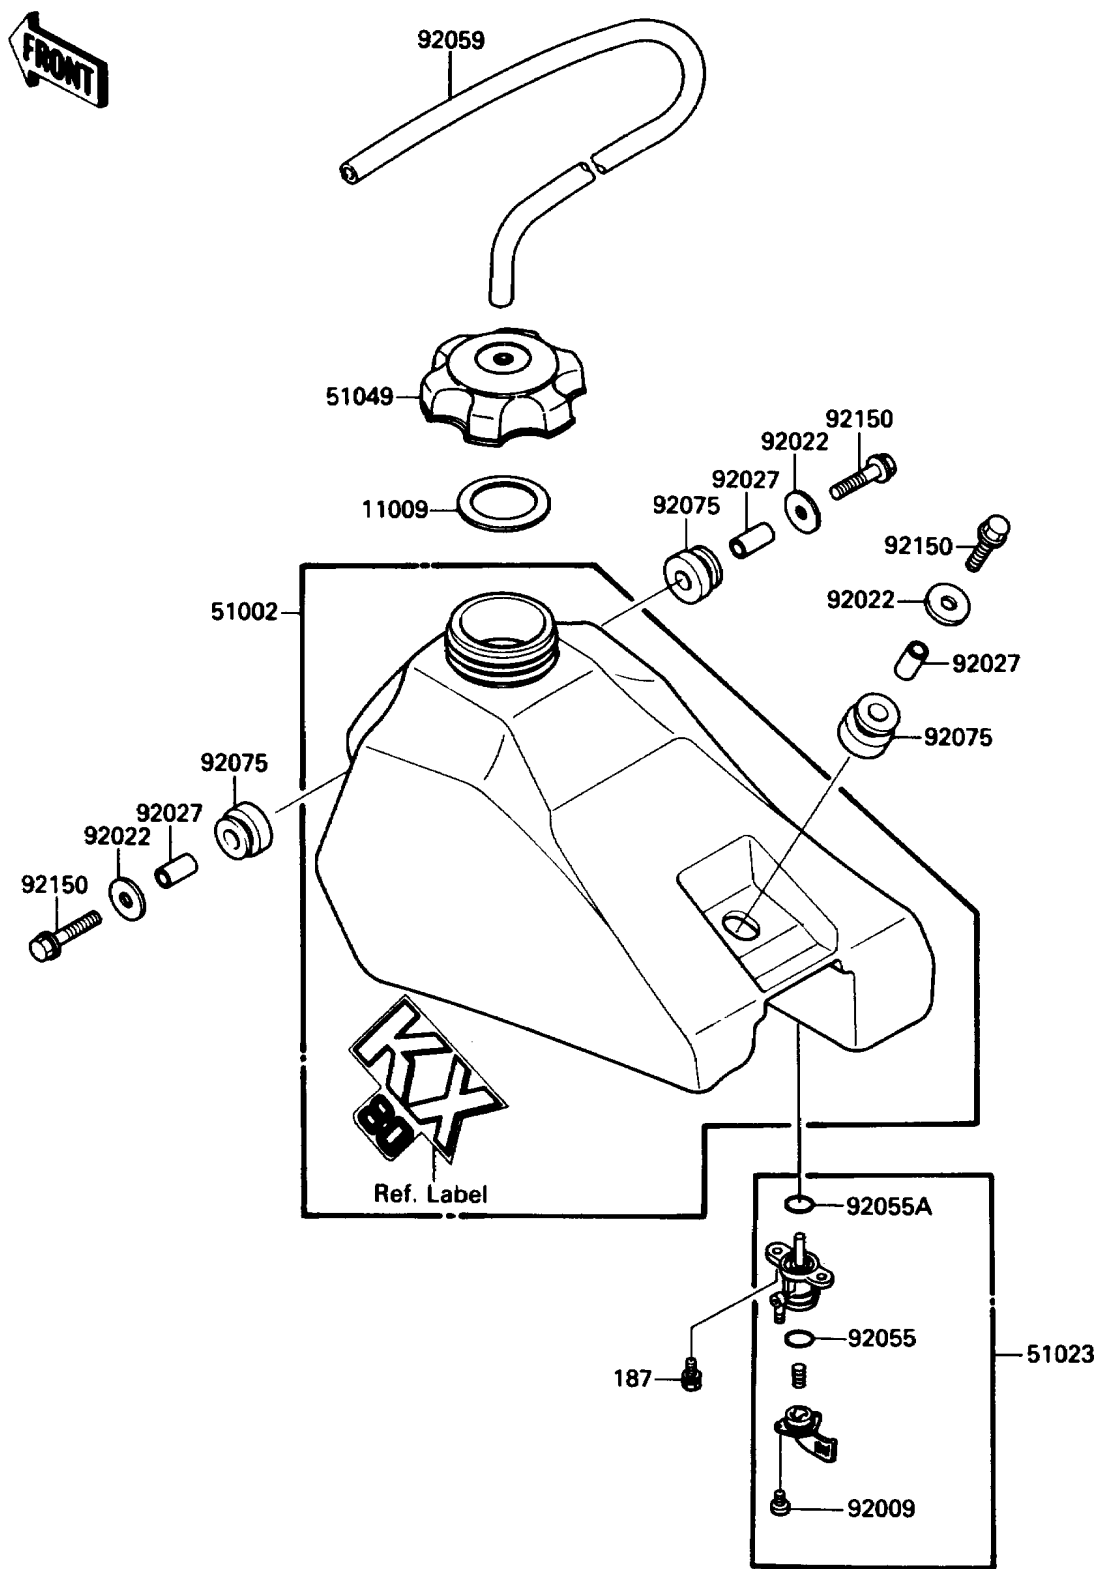

1988 KX™80 PARTS DIAGRAM

Fuel Tank

F2410-0368

1988 KX™80 PARTS LIST

Fuel Tank

ITEM NAME	PART NUMBER	QUANTITY
GASKET,FUEL TANK CAP (Ref # 11009)	11009-1622	1
TANK-COMP-FUEL,L.GREEN (Ref # 51002)	51002-5351-6W	1
TAP-ASSY,FUEL (Ref # 51023)	51023-1115	1
CAP-TANK,FUEL (Ref # 51049)	51049-1089	1
SCREW,3X8 (Ref # 92009)	92009-1386	1
WASHER,6.5X24X2 (Ref # 92022)	92022-1690	1
COLLAR,6.8X10X17 (Ref # 92027)	92027-1833	1
RING-O,FUEL TAP LEVER (Ref # 92055)	92055-1299	1
RING-O,FUEL TAP PACKING (Ref # 92055A)	92055-1300	1
TUBE,5X9X350 (Ref # 92059)	92059-1265	1
DAMPER (Ref # 92075)	92075-1660	1
BOLT,FLANGED,6X27 (Ref # 92150)	92150-1124	1
BOLT-UPSET-WSP (Ref # 187)	187B0616	1