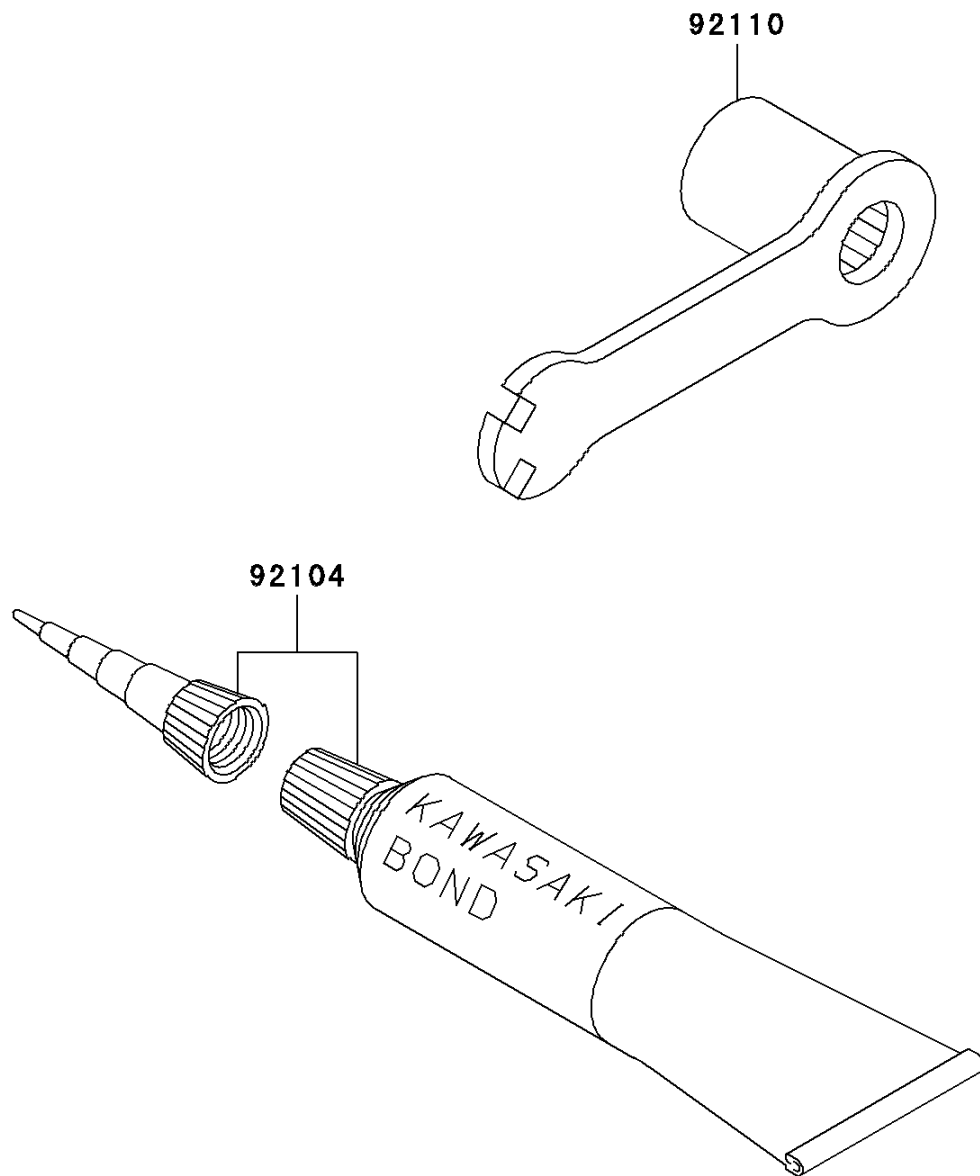

## 2005 KX™65 PARTS DIAGRAM

Owner's Tools

F2810

## 2005 KX™65 PARTS LIST

Owner's Tools

ITEM NAME	PART NUMBER	QUANTITY
GASKET-LIQUID,TUBE,100G,SILVER (Ref # 92104)	92104-002	1
TOOL-WRENCH,BOX,21MM&SPOKE (Ref # 92110)	92110-1119	1