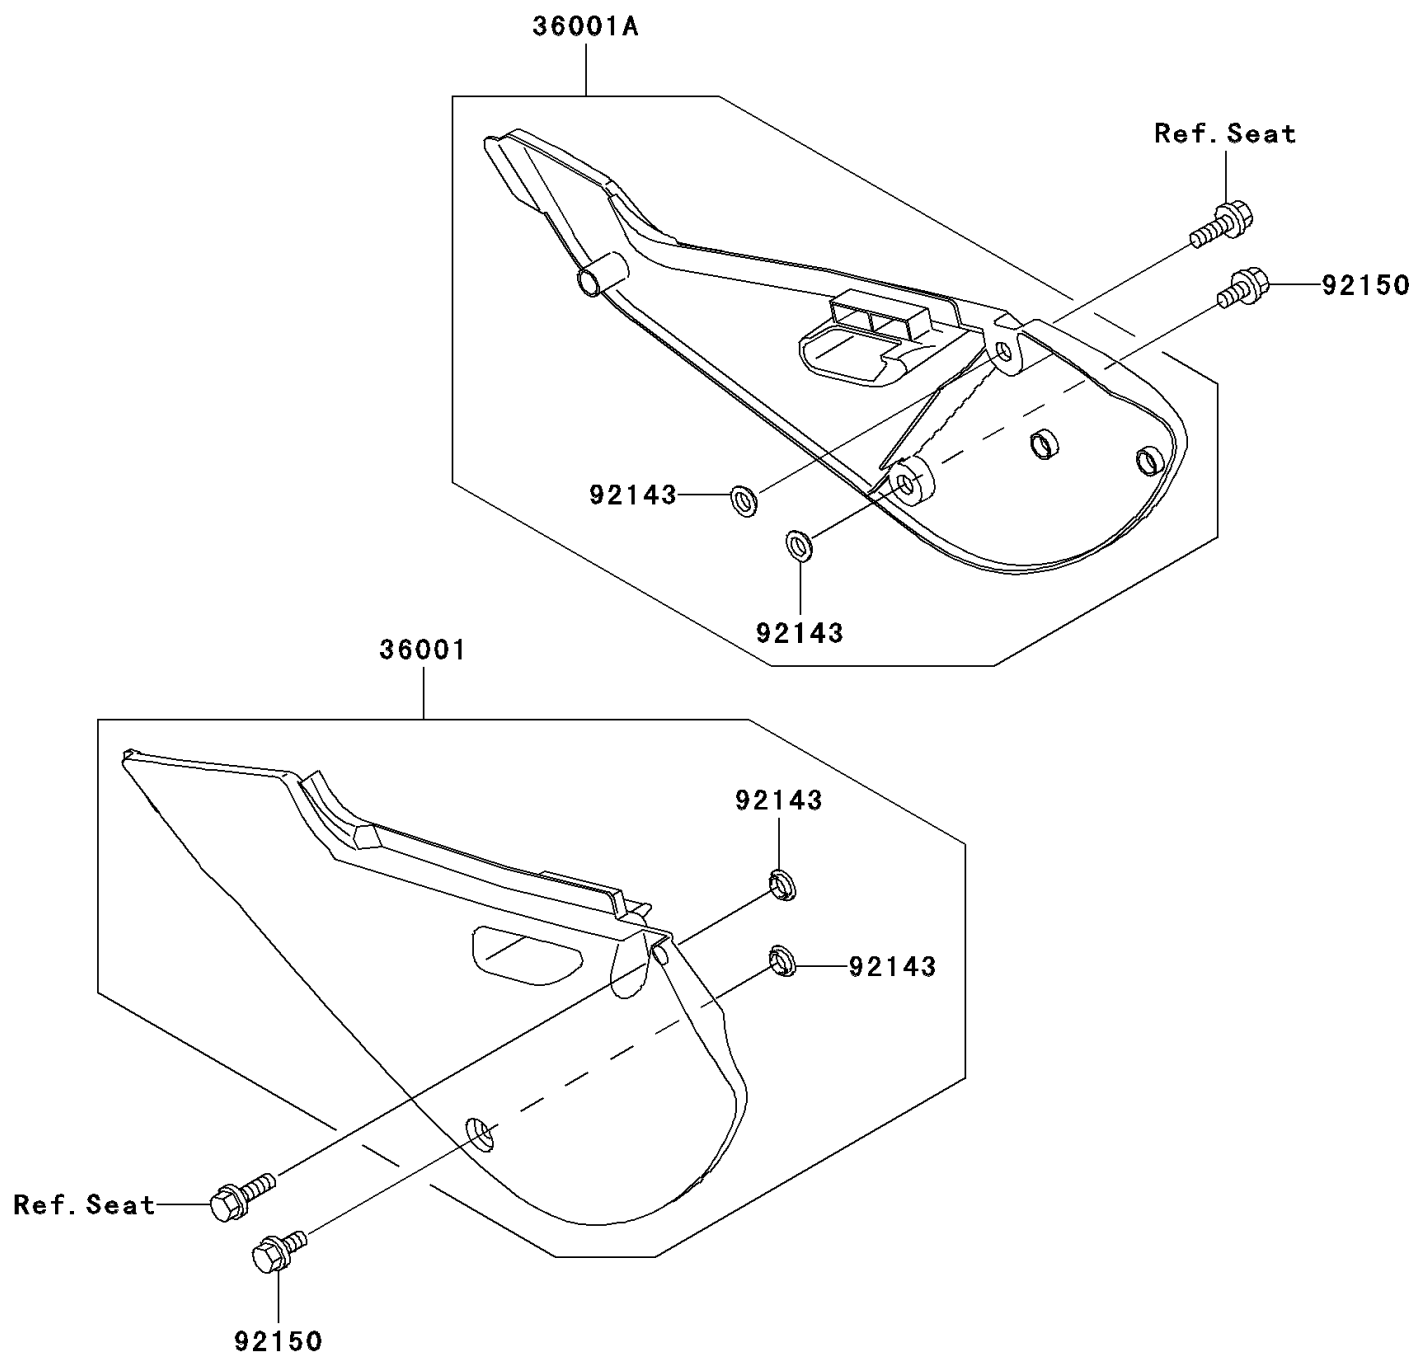

2005 KX™65 PARTS DIAGRAM

Side Covers

F2611

2005 KX™65 PARTS LIST

Side Covers

ITEM NAME	PART NUMBER	QUANTITY
COVER-SIDE,LH,S.WHITE (Ref # 36001)	36001-1639-266	1
COVER-SIDE,RH,S.WHITE (Ref # 36001A)	36001-1667-266	1
COLLAR (Ref # 92143)	92143-1196	1
BOLT,6X14 (Ref # 92150)	92150-1340	1