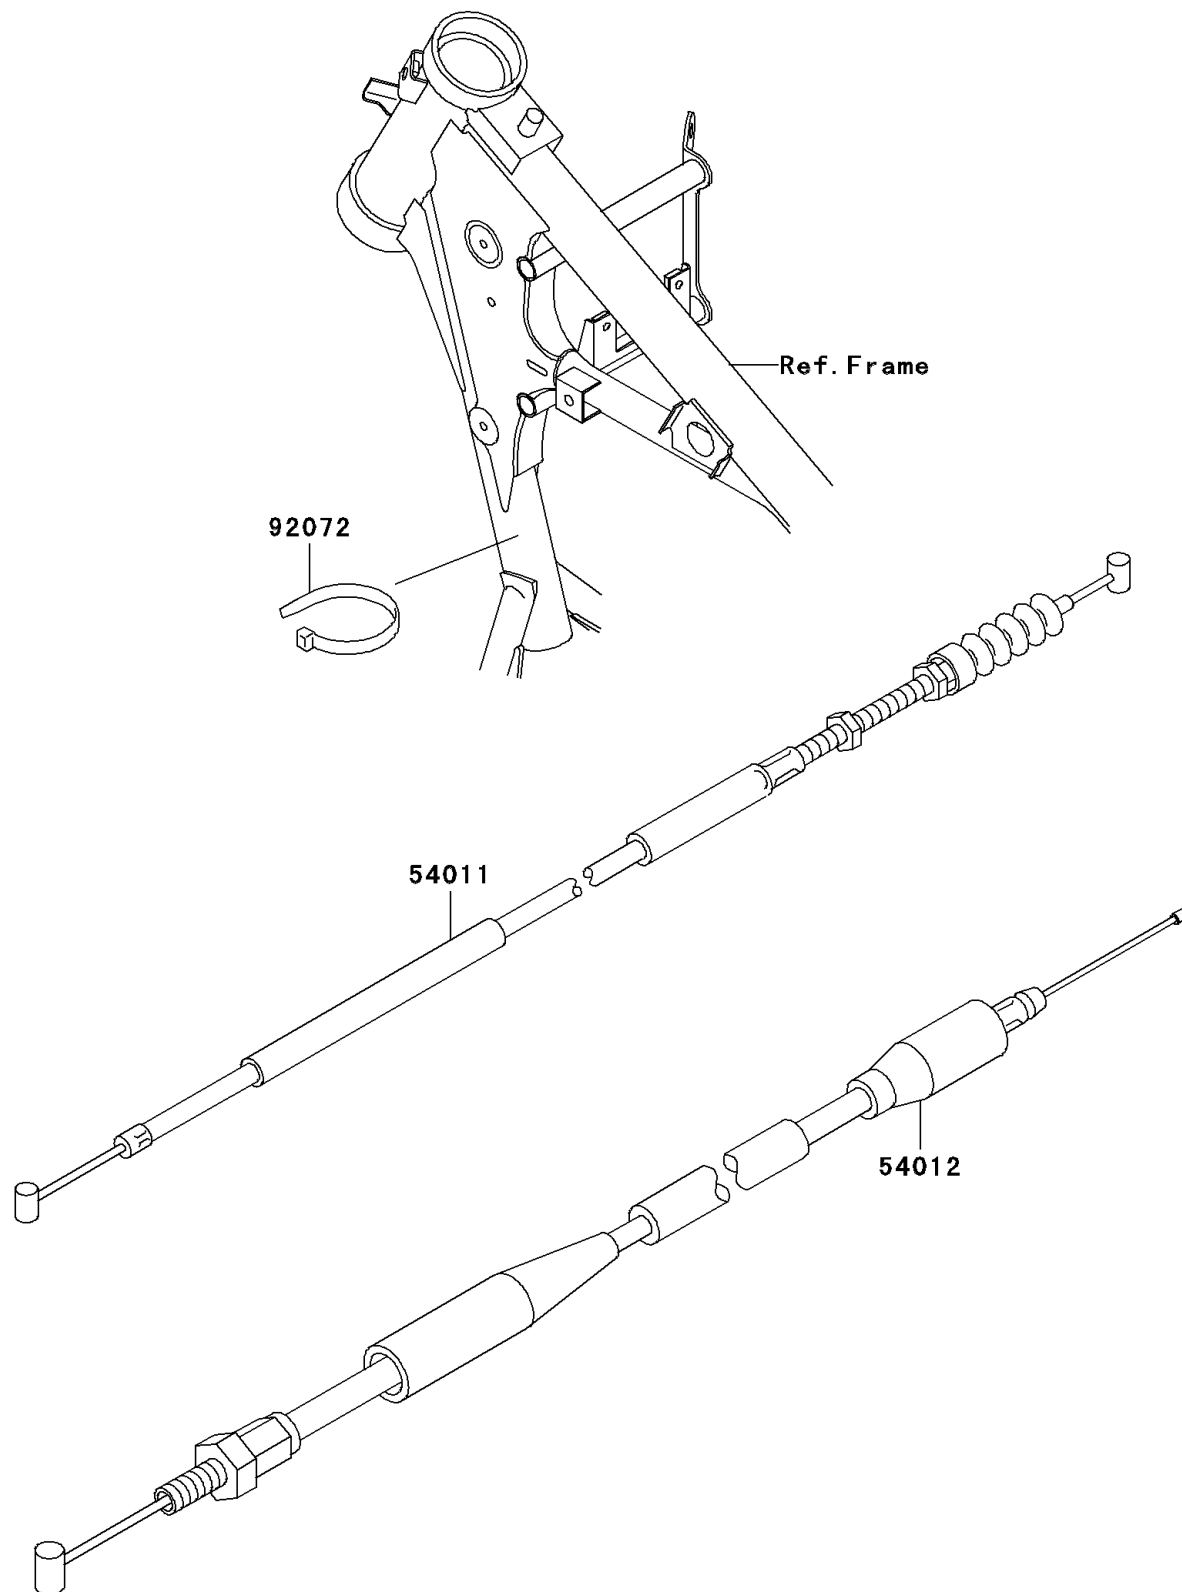

2005 KX™65 PARTS DIAGRAM

Cables

F2540

2005 KX™65 PARTS LIST

Cables

| ITEM NAME | PART NUMBER | QUANTITY |
|------------------------------|-------------|----------|
| CABLE-CLUTCH (Ref # 54011) | 54011-1415 | 1 |
| CABLE-THROTTLE (Ref # 54012) | 54012-0095 | 1 |
| BAND,L=140 (Ref # 92072) | 92072-1293 | 1 |