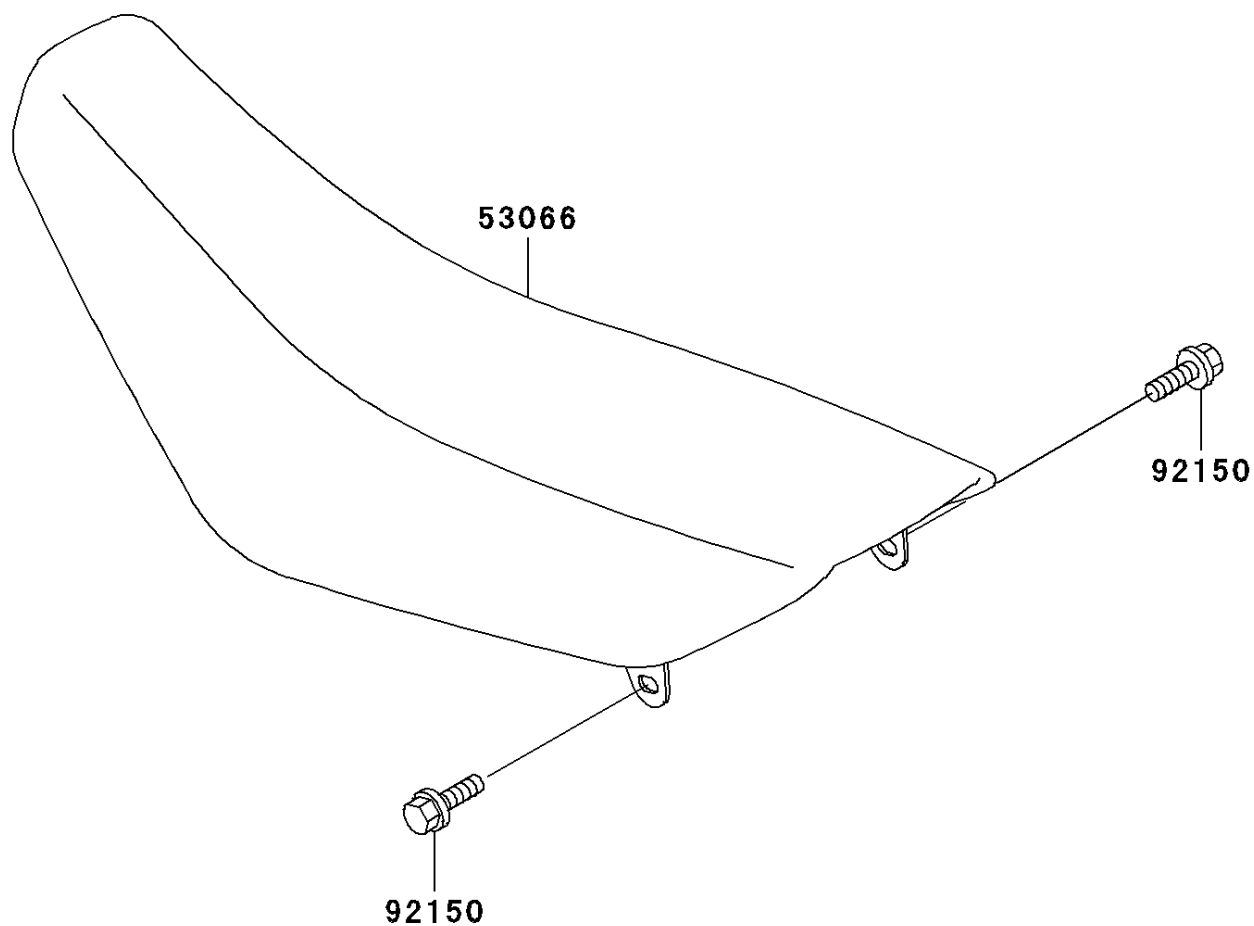

2005 KX™65 PARTS DIAGRAM

Seat

F2510

2005 KX™65 PARTS LIST

Seat

ITEM NAME	PART NUMBER	QUANTITY
SEAT-ASSY,BLACK (Ref # 53066)	53066-0052-MA	1
BOLT,6X20 (Ref # 92150)	92150-1339	1