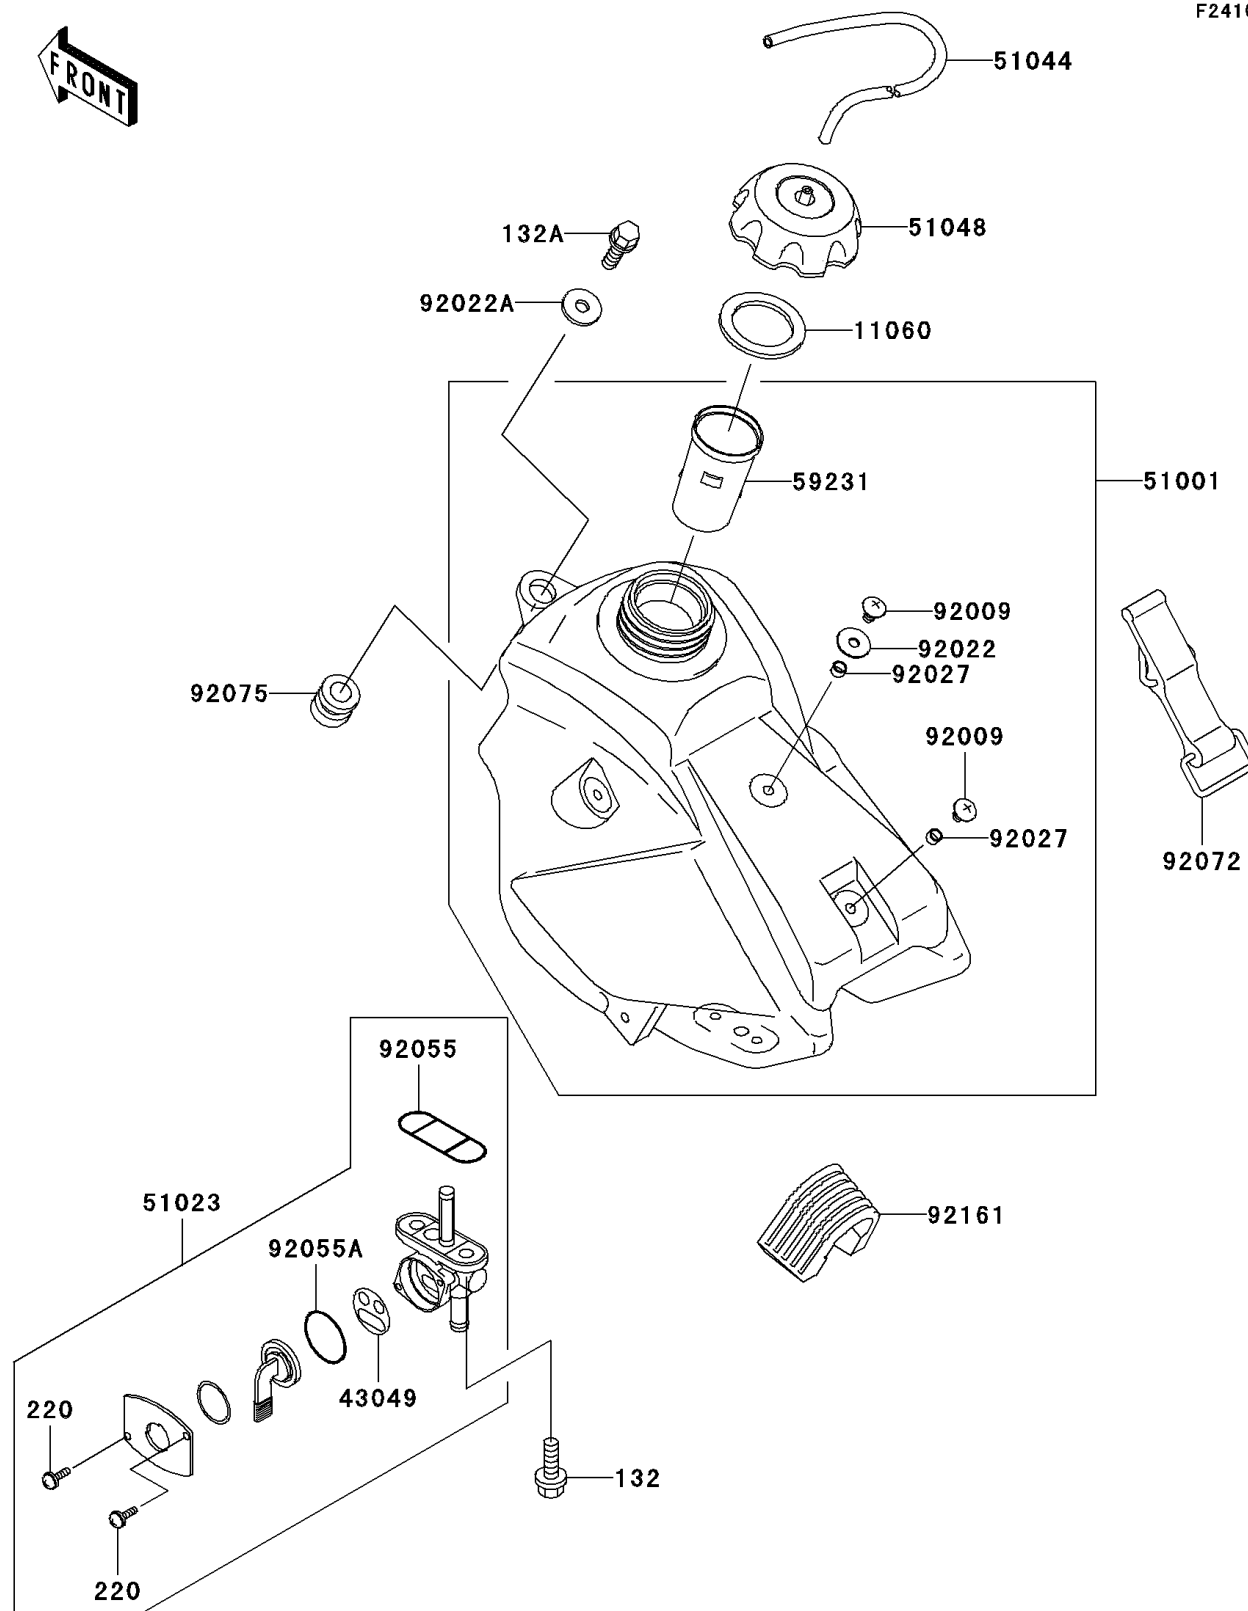

2005 KX™65 PARTS DIAGRAM

Fuel Tank

F2410

2005 KX™65 PARTS LIST

Fuel Tank

ITEM NAME	PART NUMBER	QUANTITY
BOLT-FLANGED-SMALL (Ref # 132)	132G0612	1
BOLT-FLANGED-SMALL (Ref # 132A)	132G0614	1
SCREW-PAN-CROS (Ref # 220)	220B0308	1
GASKET,FUEL TANK CAP (Ref # 11060)	11060-1340	1
PACKING,TAP VALVE (Ref # 43049)	43049-1091	1
TANK-COMP-FUEL,F.BLACK (Ref # 51001)	51001-1676-6Z	1
TAP-ASSY,FUEL (Ref # 51023)	51023-1339	1
TUBE-ASSY (Ref # 51044)	51044-1185	1
CAP-ASSY-TANK,FUEL (Ref # 51048)	51048-1124	1
FILLER (Ref # 59231)	59231-1096	1
SCREW,6X10 (Ref # 92009)	92009-1530	1
WASHER,PLAIN,6MM (Ref # 92022)	92022-165	1
WASHER,6.5X24X2 (Ref # 92022A)	92022-1690	1
COLLAR,6.2X7.8X5 (Ref # 92027)	92027-2096	1
RING-O,FUEL TAP PACKING (Ref # 92055)	92055-1348	1
RING-O,TAP LEVER (Ref # 92055A)	92055-1419	1
BAND,FUEL TANK (Ref # 92072)	92072-1229	1
DAMPER (Ref # 92075)	92075-1787	1
DAMPER,FUEL TANK,RR (Ref # 92161)	92161-1077	1