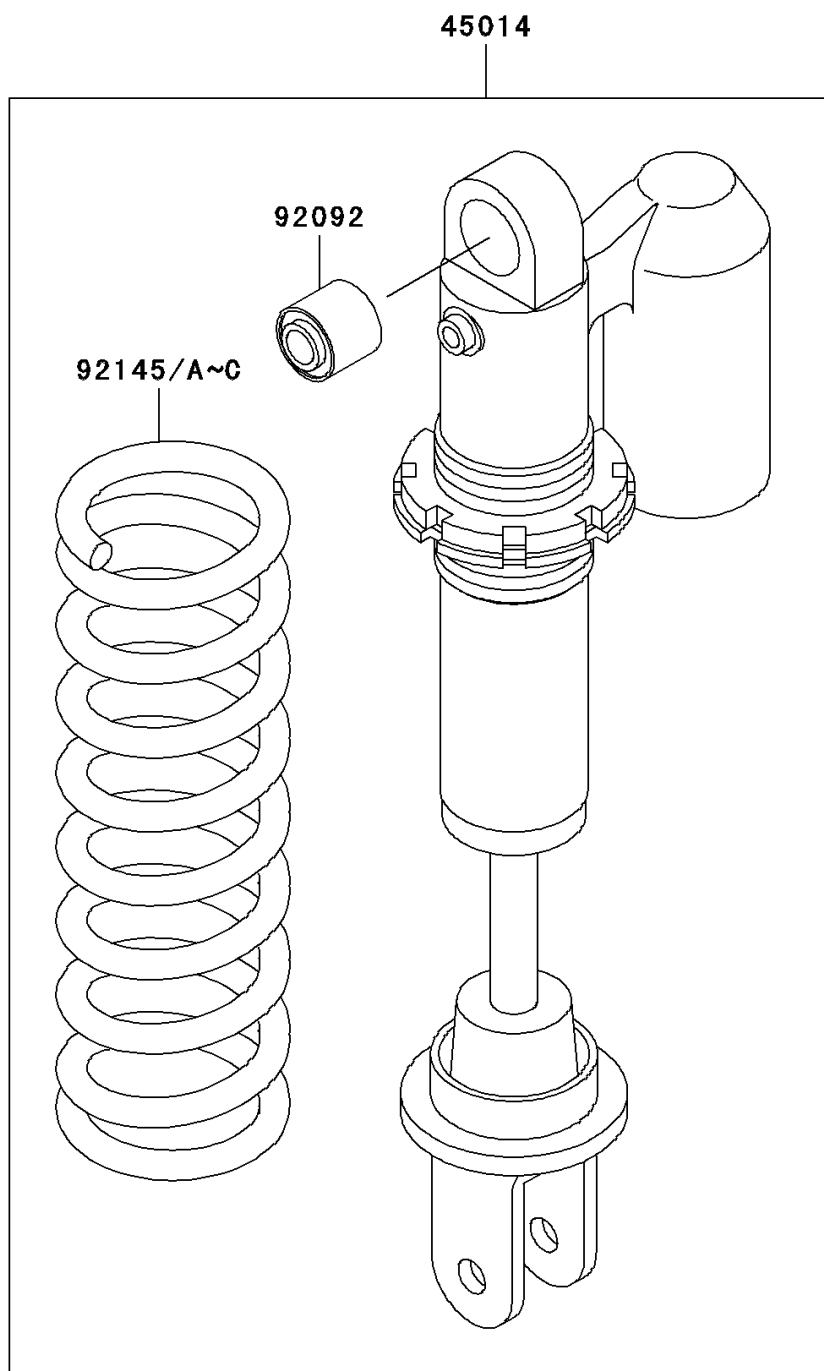

2005 KX™65 PARTS DIAGRAM

Shock Absorber(s)

F2280

2005 KX™65 PARTS LIST

Shock Absorber(s)

ITEM NAME	PART NUMBER	QUANTITY
SHOCKABSORBER,I.SILVER (Ref # 45014)	45014-1782-8V	1
BUSHING-RUBBER (Ref # 92092)	92092-1078	1
SPRING,SHOCKABSORBER,K=4.5,SIL (Ref # 92145)	92145-1474-8V	1
SPRING,SHOCKABSORBER,K=4.7,SIL (Ref # 92145A)	92145-1475-8V	1
SPRING,SHOCKABSORBER,K=4.9,SIL (Ref # 92145B)	92145-1476-8V	1
SPRING,SHOCKABSORBER,K=5.1,SIL (Ref # 92145C)	92145-1477-8V	1