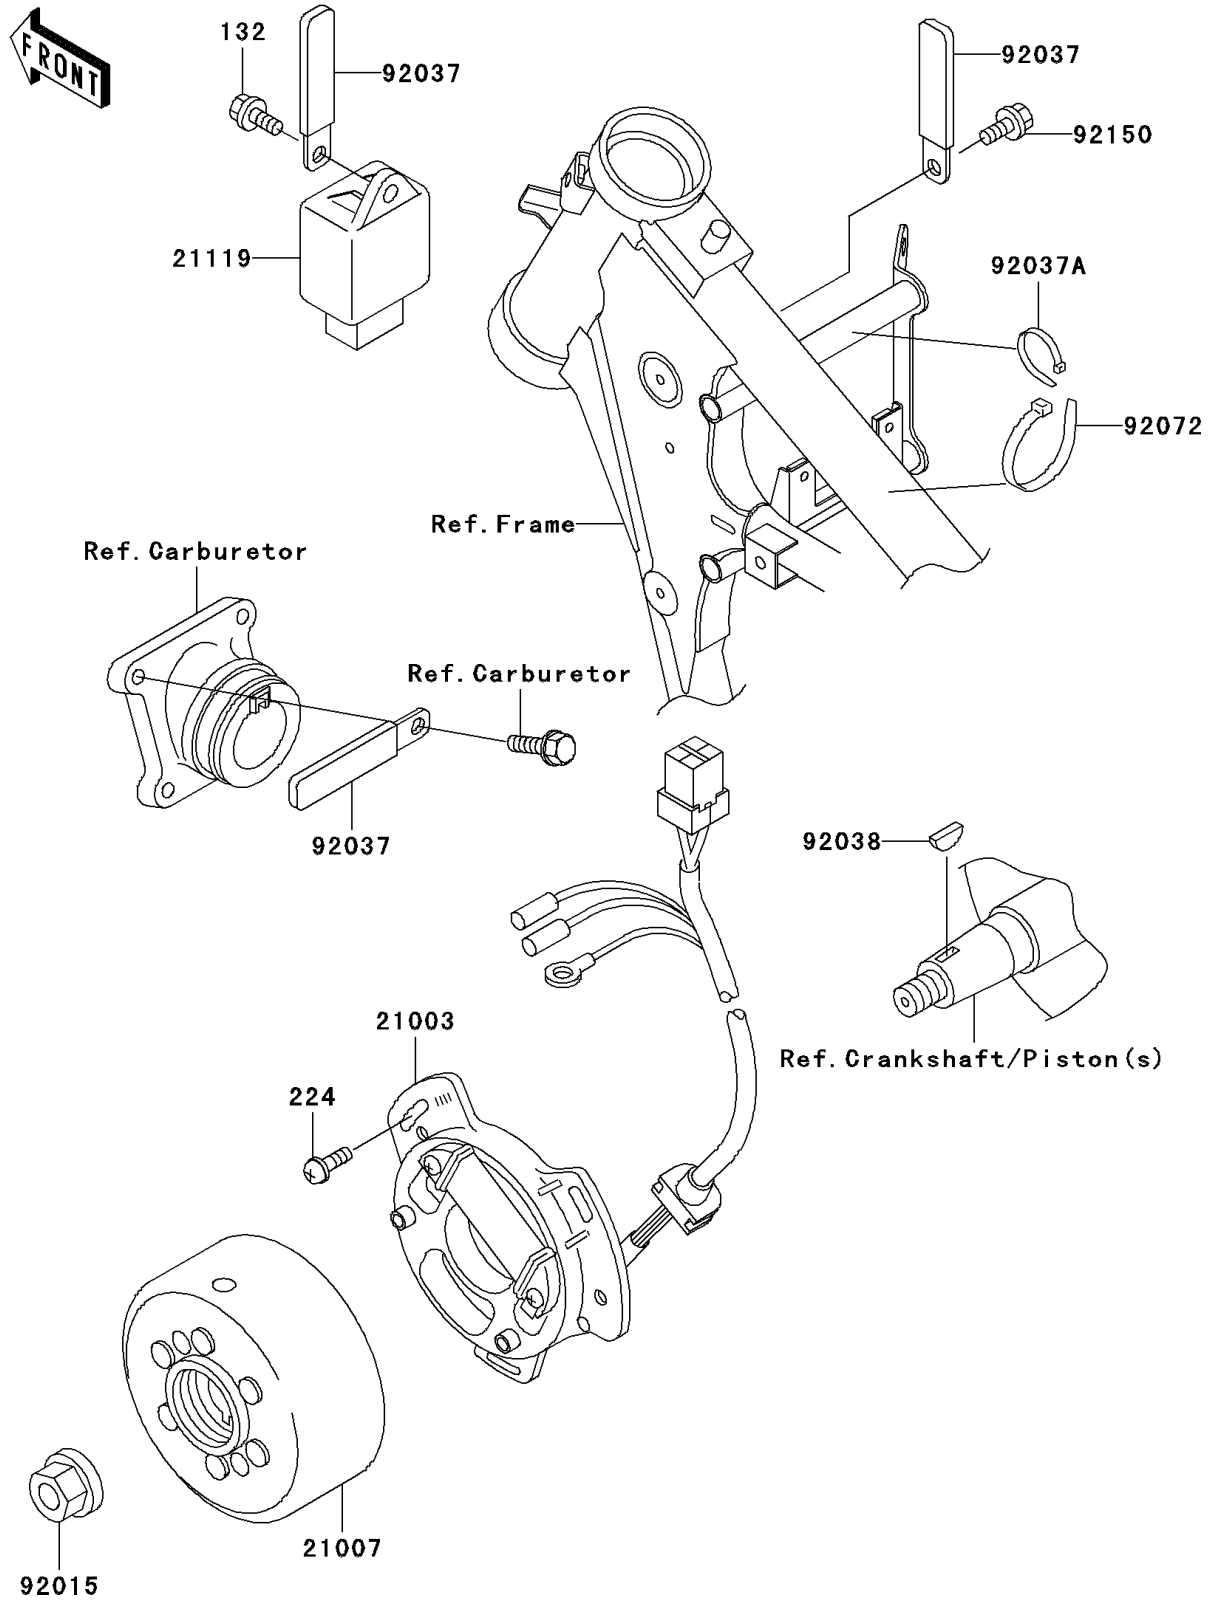

2005 KX™65 PARTS DIAGRAM

Generator

E1810

2005 KX™65 PARTS LIST

Generator

ITEM NAME	PART NUMBER	QUANTITY
BOLT-FLANGED-SMALL (Ref # 132)	132G0612	1
SCREW-PAN-WP-CROS (Ref # 224)	224B0514	1
STATOR (Ref # 21003)	21003-1361	1
ROTOR (Ref # 21007)	21007-1364	1
IGNITER (Ref # 21119)	21119-1551	1
NUT,FLANGED,10MM (Ref # 92015)	92015-077	1
CLAMP,L=60 (Ref # 92037)	92037-1069	1
CLAMP (Ref # 92037A)	92037-1173	1
KEY,WOODRUFF (Ref # 92038)	92038-001	1
BAND,L=140 (Ref # 92072)	92072-1293	1
BOLT,6X12 (Ref # 92150)	92150-1435	1