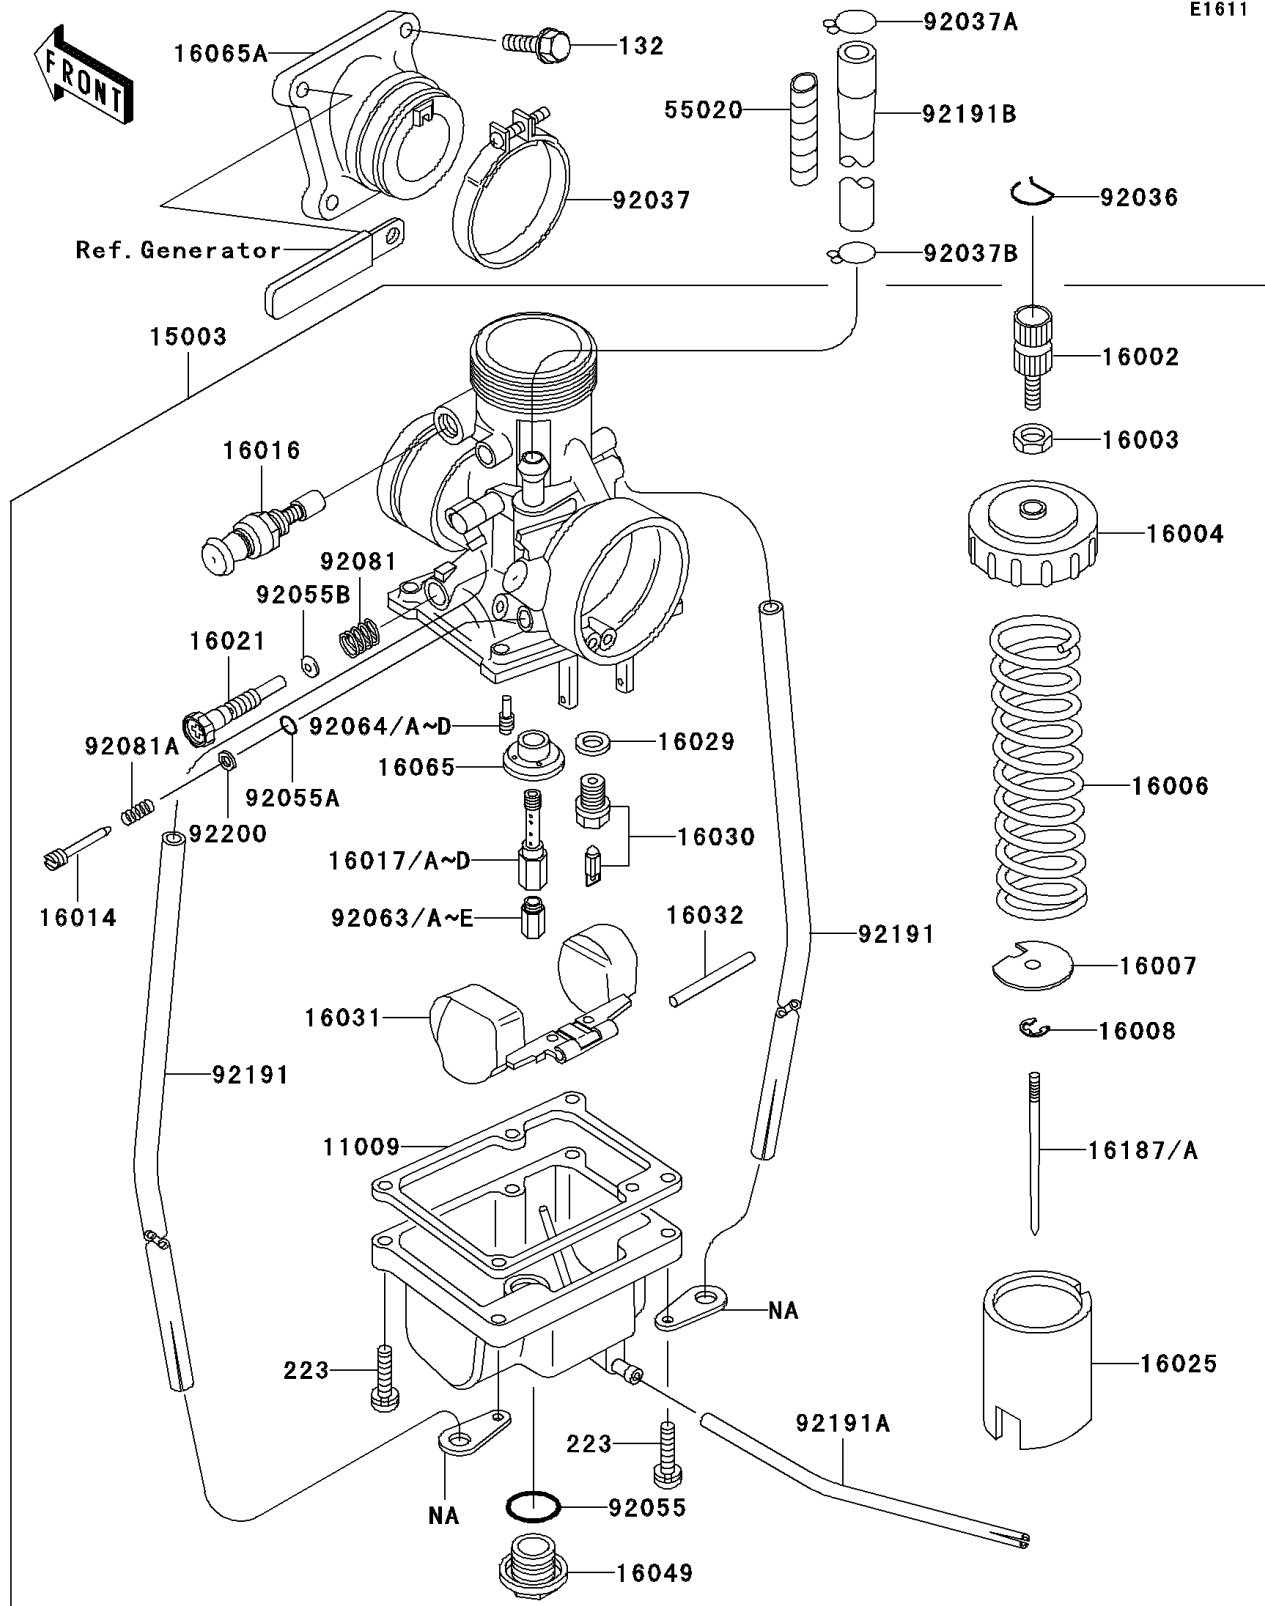

2005 KX™65 PARTS DIAGRAM

Carburetor

E1611

2005 KX™65 PARTS LIST

Carburetor

ITEM NAME	PART NUMBER	QUANTITY
GASKET,FLOAT CHAMBER (Ref # 11009)	11009-1147	1
CARBURETOR-ASSY (Ref # 15003)	15003-1669	1
ADJUSTER-CABLE (Ref # 16002)	16002-011	1
NUT,ADJUST LOCK (Ref # 16003)	16003-006	1
CAP-CHAMBER (Ref # 16004)	16004-025	1
SPRING,THROTTLE VALVE (Ref # 16006)	16006-023	1
SEAT-SPRING,THROTTLE VALVE (Ref # 16007)	16007-023	1
CLAMP (Ref # 16008)	16008-1010	1
SCREW-PILOT AIR (Ref # 16014)	16014-1116	1
PLUNGER,STARTER (Ref # 16016)	16016-0008	1
JET-NEEDLE,N-8 (Ref # 16017)	16017-1412	1
JET-NEEDLE,0-0 (Ref # 16017A)	16017-1413	1
JET-NEEDLE,0-2 (Ref # 16017B)	16017-1414	1
JET-NEEDLE,0-4 (Ref # 16017C)	16017-1415	1
JET-NEEDLE,N-6 (Ref # 16017D)	16017-1418	1
SCREW-THROTTLE STOP (Ref # 16021)	16021-1224	1
VALVE-THROTTLE,CA1.5 (Ref # 16025)	16025-1040	1
GASKET,FLOAT VALVE SEAT (Ref # 16029)	16029-004	1
VALVE-FLOAT,#2.5 (Ref # 16030)	16030-1095	1
FLOAT (Ref # 16031)	16031-1005	1
PIN,FLOAT (Ref # 16032)	16032-003	1
COVER-MAIN JET (Ref # 16049)	16049-1001	1
HOLDER,JET NEEDLE (Ref # 16065)	16065-1020	1
HOLDER-CARBURETOR (Ref # 16065A)	16065-1366	1
NEEDLE-JET,5GSP68 (Ref # 16187)	16187-1226	1
NEEDLE-JET,5GSP69 (Ref # 16187A)	16187-1227	1
GUARD,FUEL TUBE (Ref # 55020)	55020-1787	1
RING-SNAP (Ref # 92036)	92036-018	1
CLAMP (Ref # 92037)	92037-1305	1