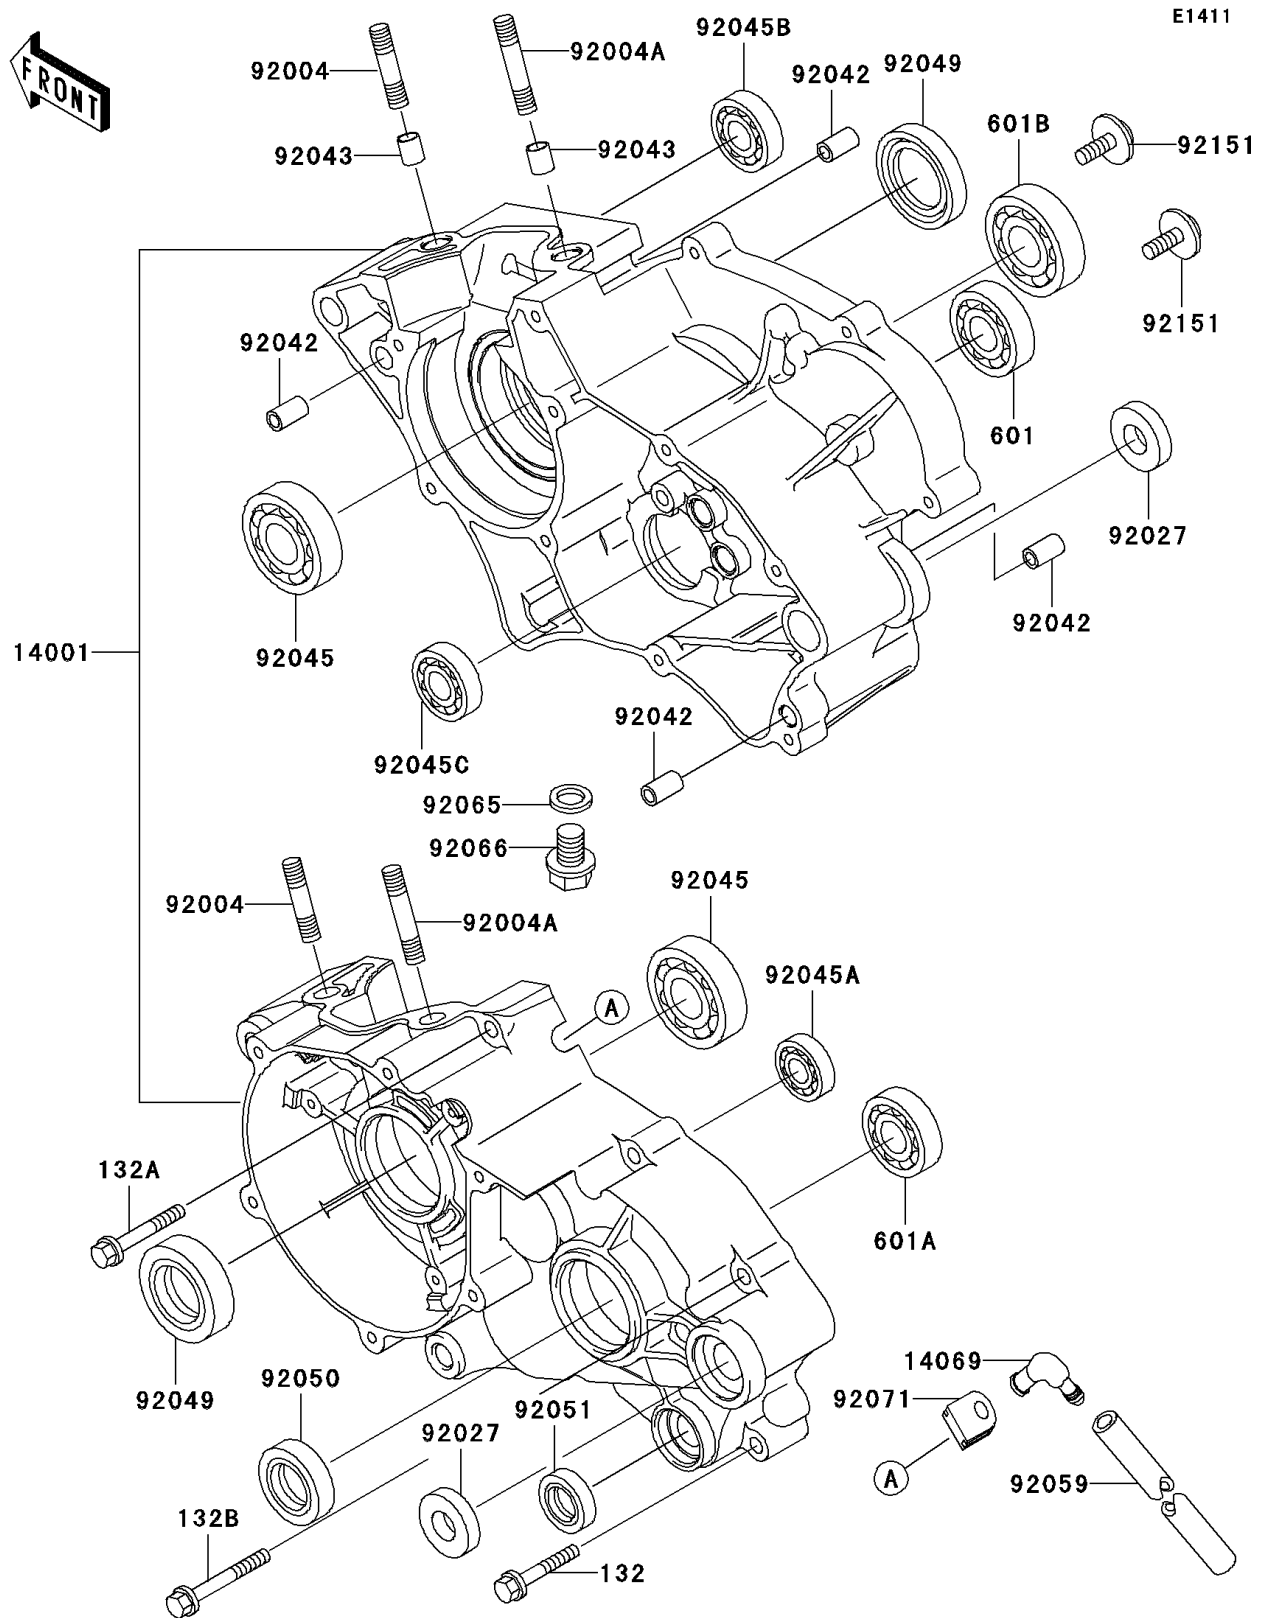

## 2005 KX™65 PARTS DIAGRAM

Crankcase

## 2005 KX™65 PARTS LIST

### Crankcase

ITEM NAME	PART NUMBER	QUANTITY
BOLT-FLANGED-SMALL (Ref # 132)	132G0635	1
BOLT-FLANGED-SMALL (Ref # 132A)	132G0640	1
BOLT-FLANGED-SMALL (Ref # 132B)	132G0655	1
BEARING-BALL,#6002 (Ref # 601)	601A6002	1
BEARING-BALL,#6004 (Ref # 601A)	601A6004	1
BEARING-BALL,#6203 (Ref # 601B)	601A6203	1
SET-CRANKCASE (Ref # 14001)	14001-1318	1
BREATHER,CRANKCASE (Ref # 14069)	14069-002	1
STUD,8X28.5 (Ref # 92004)	92004-1245	1
STUD,8X37 (Ref # 92004A)	92004-1246	1
COLLAR,12.1X26X6 (Ref # 92027)	92027-1744	1
PIN,DOWEL,6.3X8X14 (Ref # 92042)	92042-007	1
PIN,8.2X10X14 (Ref # 92043)	92043-1264	1
BEARING-BALL,R-6304C3 (Ref # 92045)	92045-1059	1
BEARING-BALL,6001C3ML01 (Ref # 92045A)	92045-1235	1
BEARING-BALL,626MC3 (Ref # 92045B)	92045-1304	1
BEARING-BALL,6805JRZ (Ref # 92045C)	92045-1432	1
SEAL-OIL,SD20407GS (Ref # 92049)	92049-1188	1
SEAL-OIL,SC25376 (Ref # 92050)	92050-013	1
SEAL-OIL,TB13225.5 (Ref # 92051)	92051-005	1
TUBE,6X9X280 (Ref # 92059)	92059-1074	1
GASKET,10.5X16X1 (Ref # 92065)	92065-058	1
PLUG,DRAIN (Ref # 92066)	92066-1437	1
GROMMET,BREATHER (Ref # 92071)	92071-042	1
BOLT,6X16 (Ref # 92151)	92151-1762	1