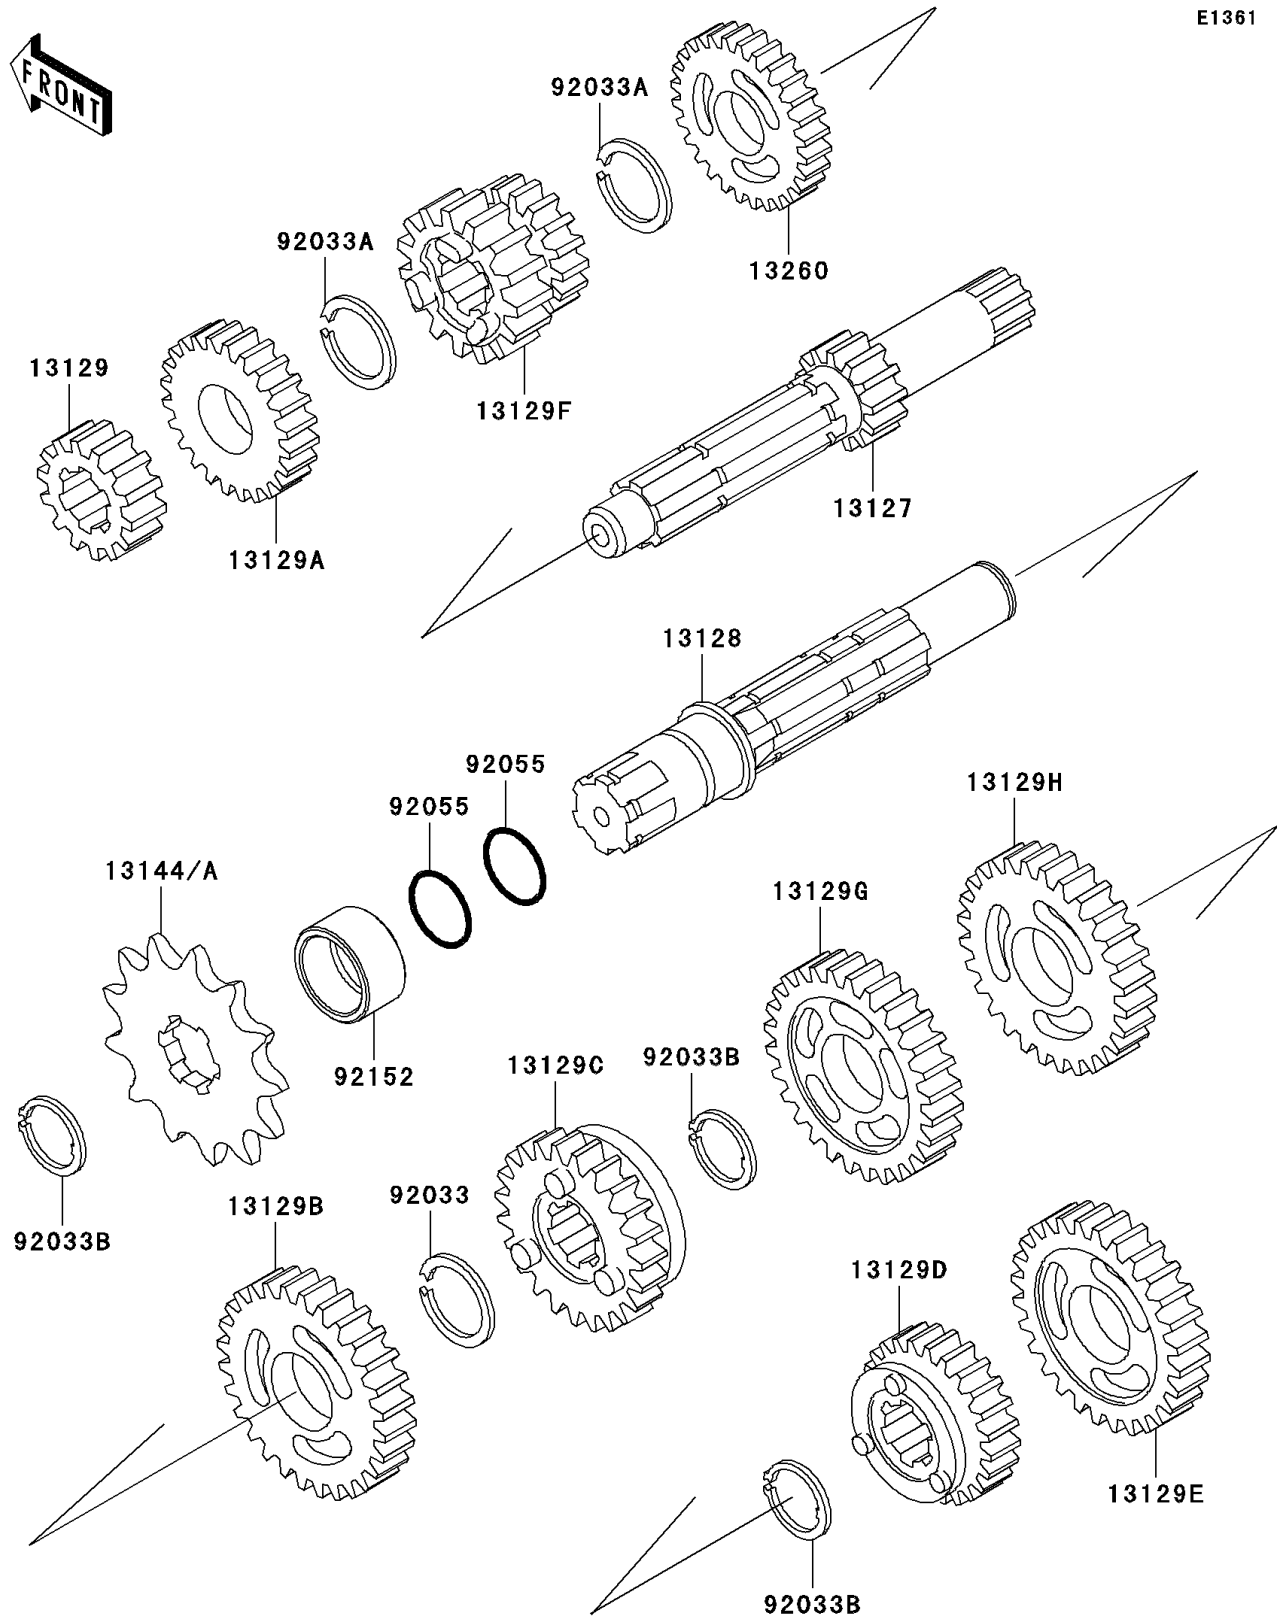

2005 KX™65 PARTS DIAGRAM

Transmission

E1361

2005 KX™65 PARTS LIST

Transmission

ITEM NAME	PART NUMBER	QUANTITY
SHAFT-TRANSMISSION INPUT,13T (Ref # 13127)	13127-1105	1
SHAFT-TRANSMISSION OUTPUT (Ref # 13128)	13128-0016	1
GEAR,INPUT 2ND,16T (Ref # 13129)	13129-1215	1
GEAR,INPUT 5TH,23T (Ref # 13129A)	13129-1343	1
GEAR,OUTPUT 2ND,34T (Ref # 13129B)	13129-1345	1
GEAR,OUTPUT 5TH,28T (Ref # 13129C)	13129-1348	1
GEAR,OUTPUT TOP,26T (Ref # 13129D)	13129-1349	1
GEAR,OUTPUT LOW,37T (Ref # 13129E)	13129-1515	1
GEAR,INPUT 3RD&4TH,21T&18T (Ref # 13129F)	13129-1611	1
GEAR,OUTPUT 4TH,30T (Ref # 13129G)	13129-1612	1
GEAR,OUTPUT 3RD,31T (Ref # 13129H)	13129-1654	1
SPROCKET-OUTPUT,14T (Ref # 13144)	13144-1022	1
SPROCKET-OUTPUT,13T (Ref # 13144A)	13144-1023	1
GEAR,INPUT TOP,24T (Ref # 13260)	13260-1542	1
RING-SNAP,18MM (Ref # 92033)	92033-029	1
RING-SNAP,17MM (Ref # 92033A)	92033-1060	1
RING-SNAP,18MM (Ref # 92033B)	92033-1079	1
RING-O,17.5X1.5 (Ref # 92055)	92055-022	1
COLLAR,20X25X12.9 (Ref # 92152)	92152-0195	1