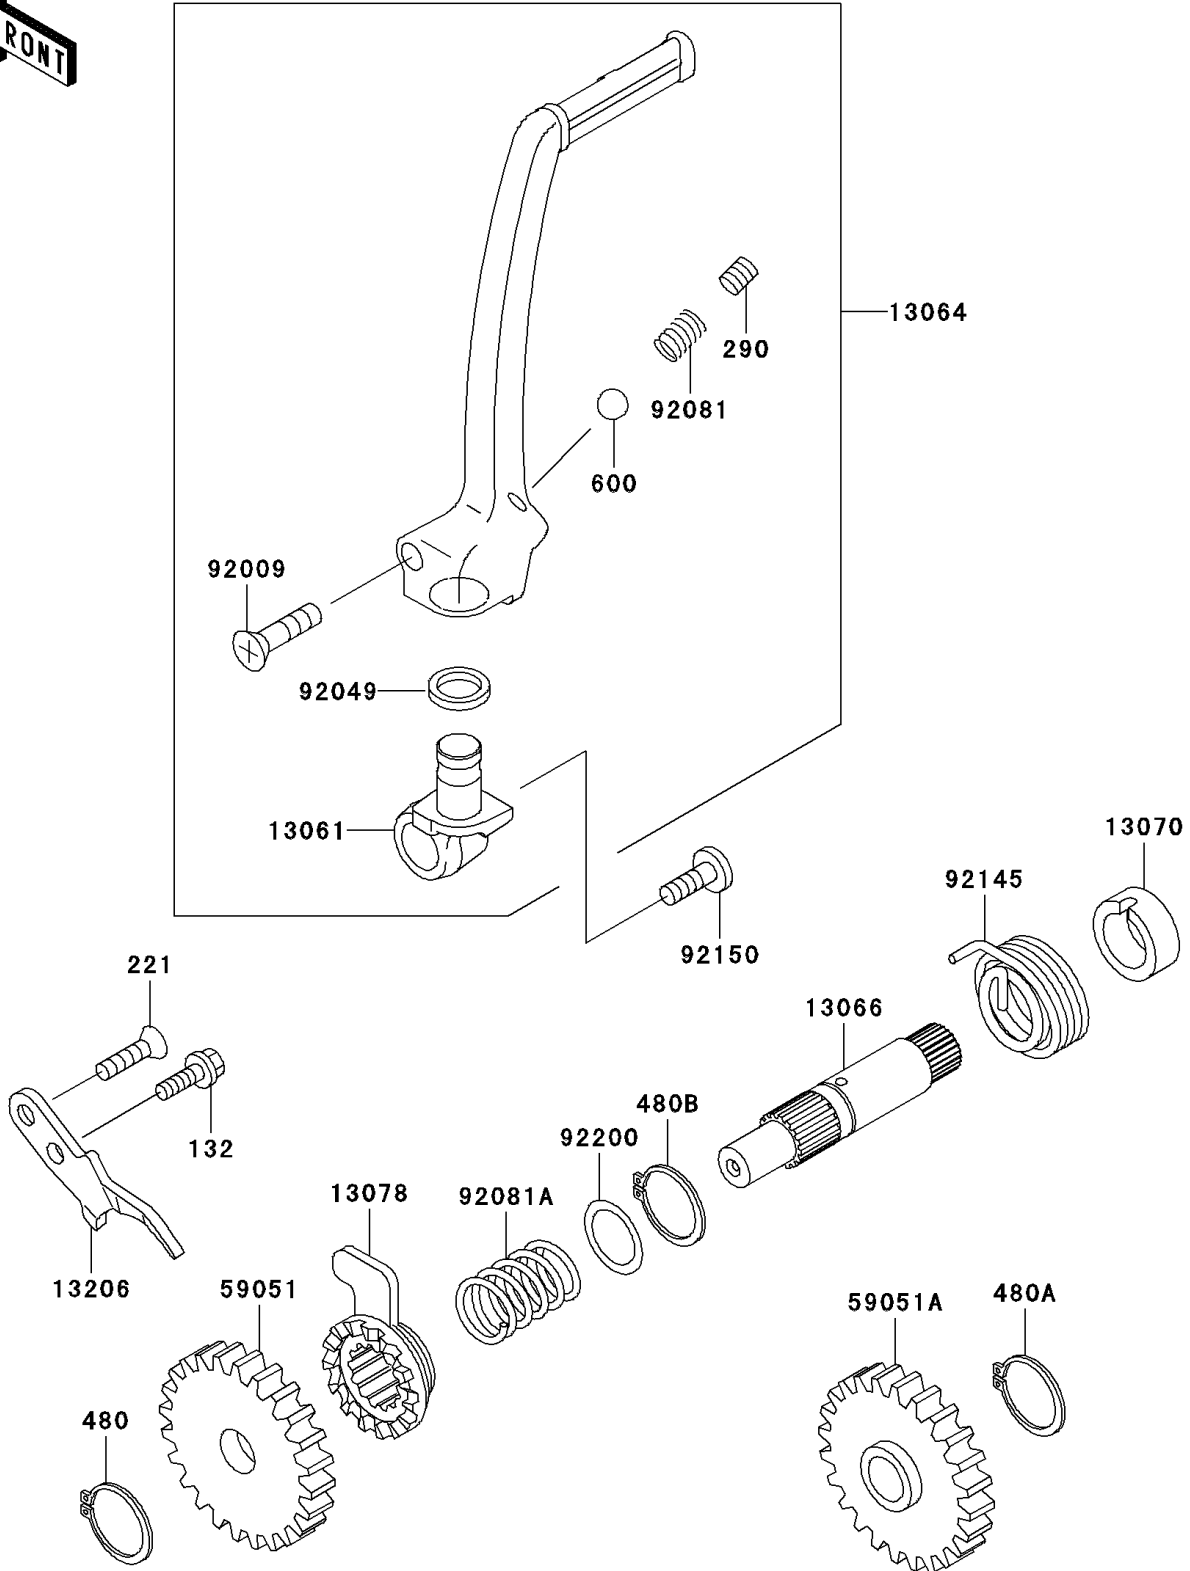

2005 KX™65 PARTS DIAGRAM

Kickstarter Mechanism

E1340

2005 KX™65 PARTS LIST

Kickstarter Mechanism

ITEM NAME	PART NUMBER	QUANTITY
BOLT-FLANGED-SMALL (Ref # 132)	132G0616	1
SCREW-CSK-CROS,6X18 (Ref # 221)	221B0618	1
SCREW-SET-SOCKET (Ref # 290)	290P0808	1
CIRCLIP-TYPE-C,12MM (Ref # 480)	480J1200	1
CIRCLIP-TYPE-C,15MM (Ref # 480A)	480J1500	1
CIRCLIP-TYPE-C,16MM (Ref # 480B)	480J1600	1
BALL-STEEL,1/4" (Ref # 600)	600A0800	1
BOSS,KICK PEDAL (Ref # 13061)	13061-1712	1
LEVER-ASSY-KICK,PEDAL (Ref # 13064)	13064-1196	1
SHAFT-KICK (Ref # 13066)	13066-1097	1
GUIDE (Ref # 13070)	13070-1314	1
RATCHET (Ref # 13078)	13078-1004	1
GUIDE-KICK (Ref # 13206)	13206-1067	1
GEAR-SPUR,32T (Ref # 59051)	59051-1026	1
GEAR-SPUR,30T (Ref # 59051A)	59051-1027	1
SCREW,6X27 (Ref # 92009)	92009-1607	1
SEAL-OIL,SR12162.5 (Ref # 92049)	92049-1468	1
SPRING,KICK PEDAL (Ref # 92081)	92081-020	1
SPRING,RATCHET (Ref # 92081A)	92081-122	1
SPRING (Ref # 92145)	92145-1058	1
BOLT,SOCKET,6X16 (Ref # 92150)	92150-1673	1
WASHER,KICKSHAFT (Ref # 92200)	92200-1209	1