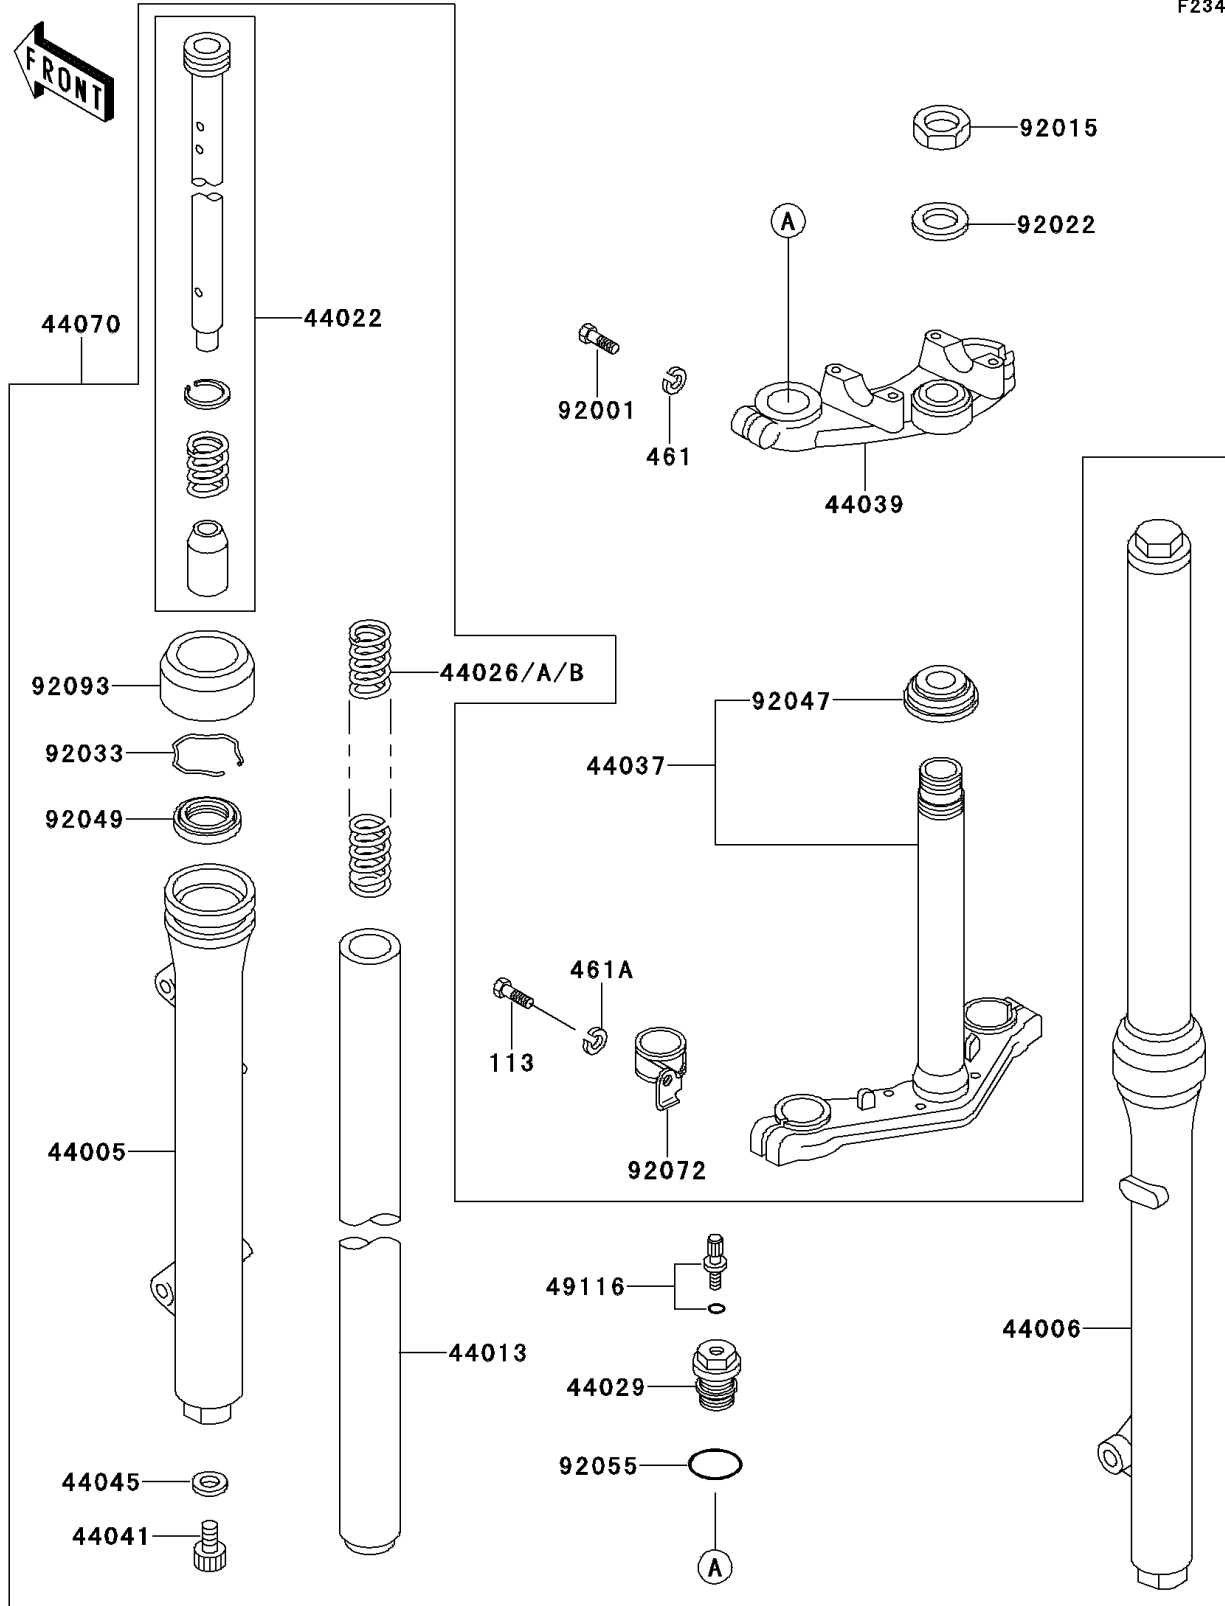

1994 KX™60 PARTS DIAGRAM

Front Fork

F2340

1994 KX™60 PARTS LIST

Front Fork

ITEM NAME	PART NUMBER	QUANTITY
BOLT-SWALL-FINE,10X35 (Ref # 113)	113B1035	1
WASHER-SPRING,8MM (Ref # 461)	461F0800	1
WASHER-SPRING,10MM (Ref # 461A)	461F1000	1
PIPE-LEFT FORK OUTER (Ref # 44005)	44005-1101	1
PIPE-RIGHT FORK OUTER (Ref # 44006)	44006-1101	1
PIPE-FORK INNER (Ref # 44013)	44013-1098	1
CYLINDER-FORK (Ref # 44022)	44022-1085	1
SPRING-FRONT FORK,K=0.25 (Ref # 44026)	44026-1156	1
SPRING-FRONT FORK,K=0.23 (Ref # 44026A)	44026-1174	1
SPRING-FRONT FORK,K=0.27 (Ref # 44026B)	44026-1175	1
SEAT-FORK SPRING (Ref # 44029)	44029-1101	1
HOLDER-FORK UNDER (Ref # 44037)	44037-1227	1
HOLDER-FORK UPPER (Ref # 44039)	44039-1167	1
BOLT,FORK CYLINDER (Ref # 44041)	44041-078	1
GASKET,FORK CYLINDER BOLT (Ref # 44045)	44045-051	1
DAMPER-ASSY,FORK (Ref # 44070)	44070-5007	1
VALVE-ASSY,AIR (Ref # 49116)	49116-1054	1
BOLT,8X35 (Ref # 92001)	92001-1643	1
NUT,FORK TOP (Ref # 92015)	92015-1224	1
WASHER,FORK TOP (Ref # 92022)	92022-1385	1
RING-SNAP (Ref # 92033)	92033-1062	1
RACE,STEERING STEM BEARING (Ref # 92047)	92047-013	1
SEAL-OIL,FORK OUTER TUBE (Ref # 92049)	92049-1069	1
RING-O,FORK SPRING SEAT (Ref # 92055)	92055-1142	1
BAND,CABLE (Ref # 92072)	92072-1089	1
DUST SHIELD,FORK (Ref # 92093)	92093-1054	1