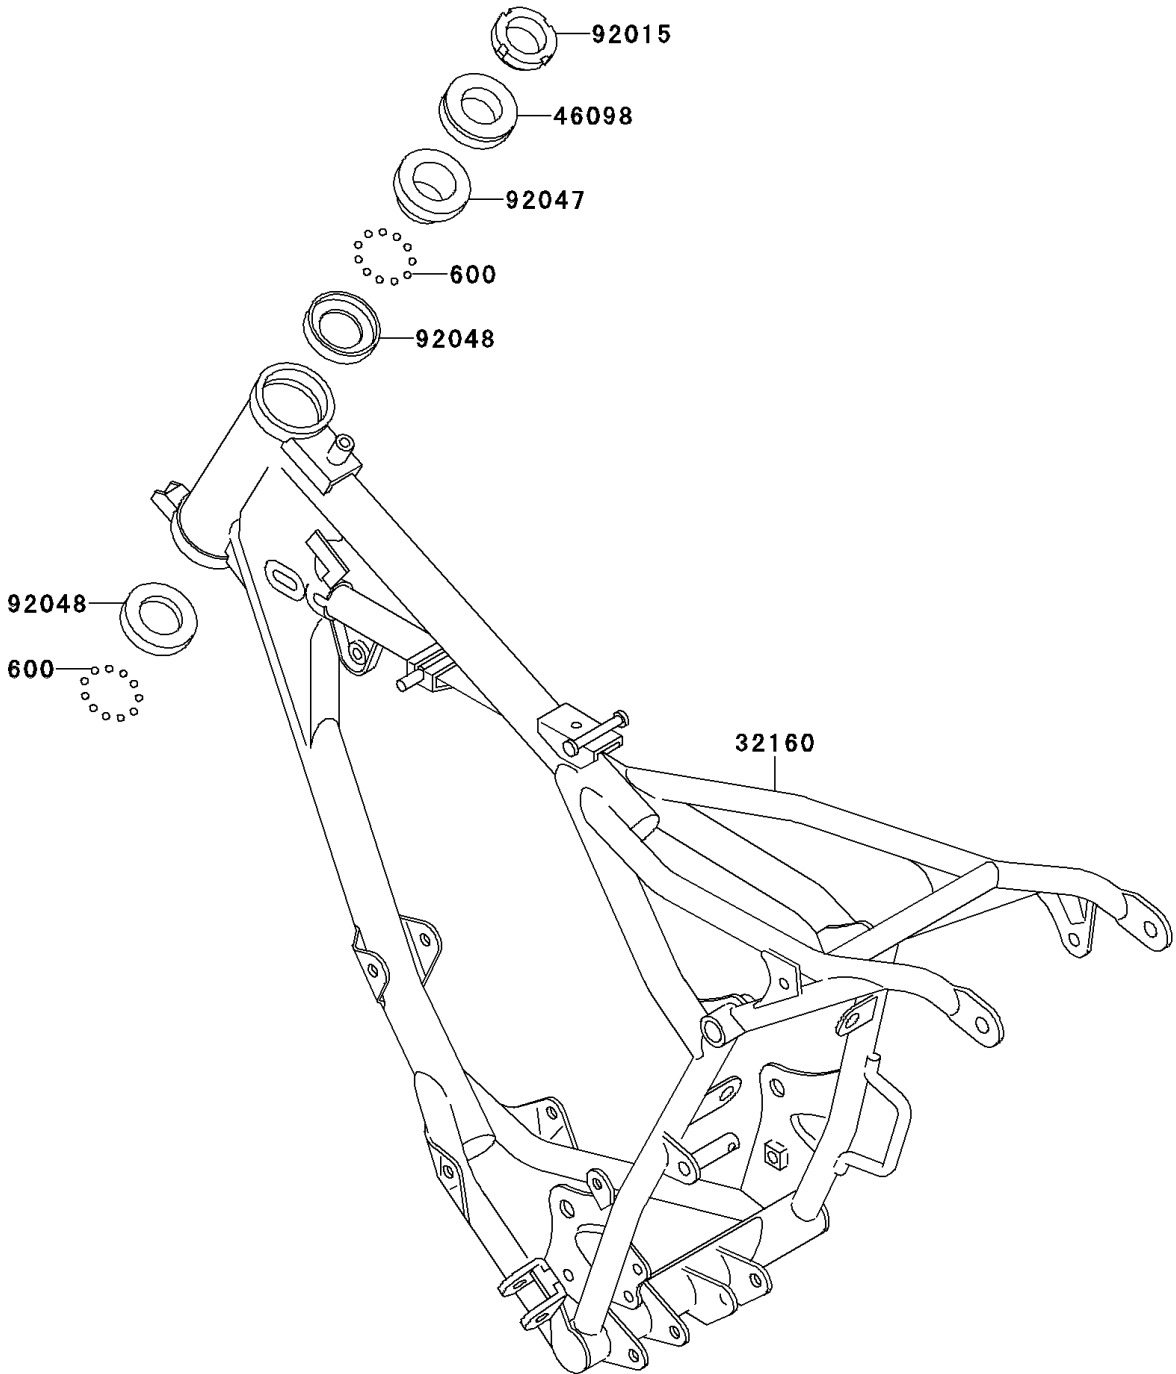

1994 KX™60 PARTS DIAGRAM

Frame

F2120

1994 KX™60 PARTS LIST

Frame

ITEM NAME	PART NUMBER	QUANTITY
BALL-STEEL,3/16" (Ref # 600)	600A0600	1
FRAME-COMP (Ref # 32160)	32160-1053	1
CAP,STEERING STEM (Ref # 46098)	46098-018	1
NUT,STEERING LOCK,25MM (Ref # 92015)	92015-1222	1
CONE,STEERING STEM BEARING (Ref # 92047)	92047-014	1
RACE,STEERING STEM BEARING (Ref # 92048)	92048-009	1