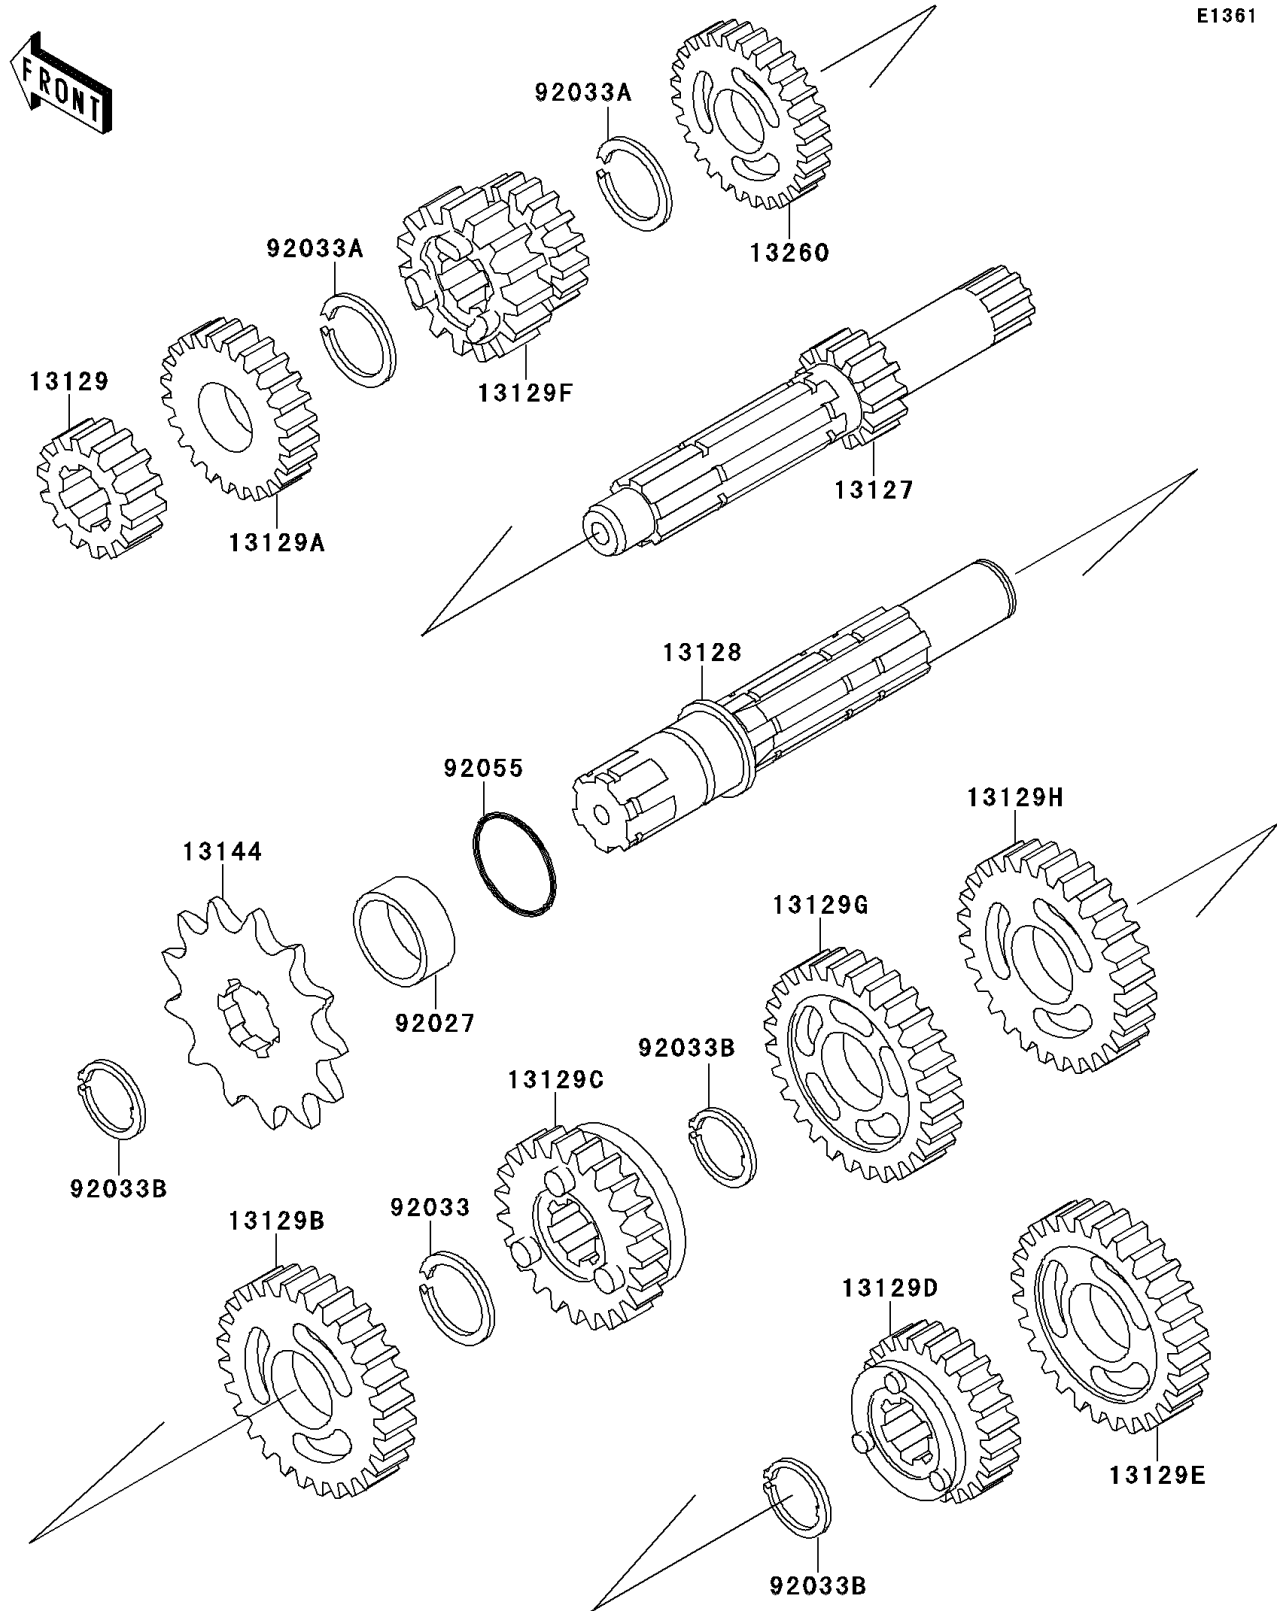

## 1994 KX™60 PARTS DIAGRAM

Transmission

E1361

## 1994 KX™60 PARTS LIST

Transmission

ITEM NAME	PART NUMBER	QUANTITY
SHAFT-TRANSMISSION INPUT,13T (Ref # 13127)	13127-1105	1
SHAFT-TRANSMISSION OUTPUT (Ref # 13128)	13128-1028	1
GEAR,INPUT 2ND,16T (Ref # 13129)	13129-1215	1
GEAR,INPUT 5TH,23T (Ref # 13129A)	13129-1343	1
GEAR,OUTPUT 2ND,34T (Ref # 13129B)	13129-1345	1
GEAR,OUTPUT 5TH,28T (Ref # 13129C)	13129-1348	1
GEAR,OUTPUT TOP,26T (Ref # 13129D)	13129-1349	1
GEAR,OUTPUT LOW,37T (Ref # 13129E)	13129-1515	1
GEAR,INPUT 3RD&4TH,21T&18T (Ref # 13129F)	13129-1611	1
GEAR,OUTPUT 4TH,30T (Ref # 13129G)	13129-1612	1
GEAR,OUTPUT 3RD,31T (Ref # 13129H)	13129-1654	1
SPROCKET-OUTPUT,13T (Ref # 13144)	13144-1023	1
GEAR,INPUT TOP,24T (Ref # 13260)	13260-1542	1
COLLAR,20X25X12.5 (Ref # 92027)	92027-1077	1
RING-SNAP,18MM (Ref # 92033)	92033-029	1
RING-SNAP,17MM (Ref # 92033A)	92033-1060	1
RING-SNAP,18MM (Ref # 92033B)	92033-1079	1
RING-O,17.5X1.5 (Ref # 92055)	92055-022	1