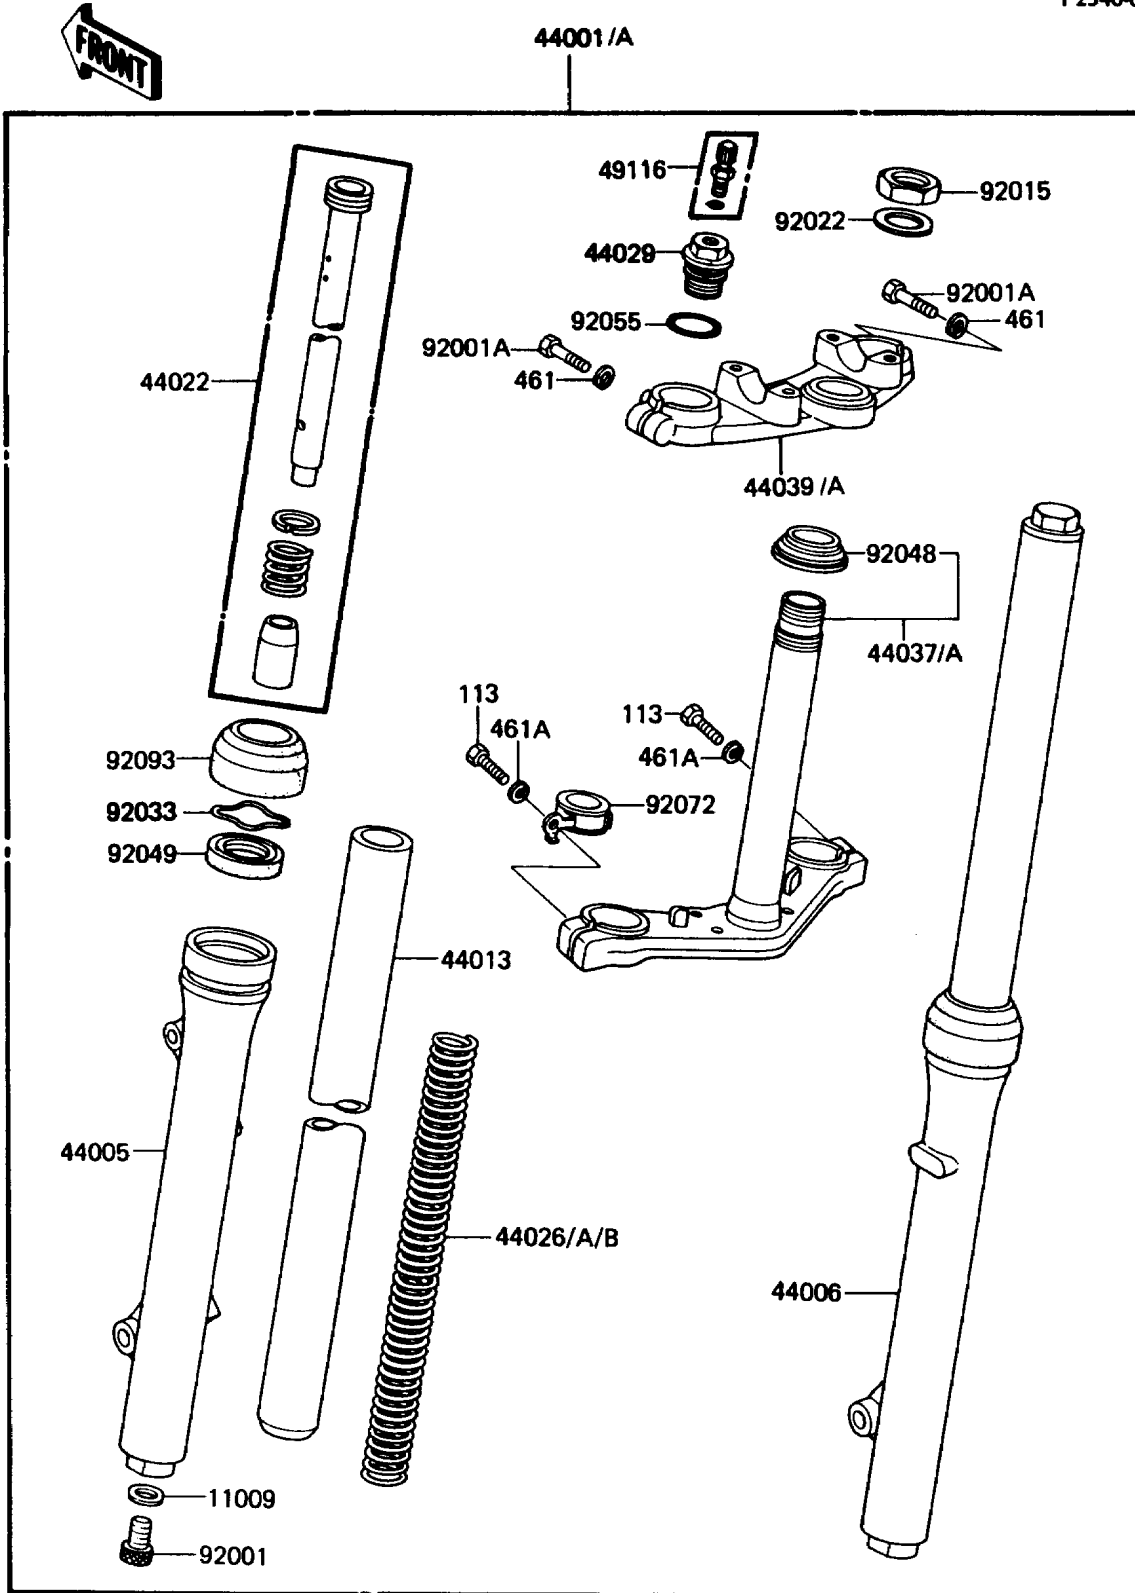

## 1985 KX™60 PARTS DIAGRAM

Front Fork

F2340-0241

## 1985 KX™60 PARTS LIST

Front Fork

ITEM NAME	PART NUMBER	QUANTITY
GASKET,FORK CYLINDER BOLT (Ref # 11009)	44045-051	1
FORK-FRONT (Ref # 44001)	44001-1556	1
PIPE-LEFT FORK OUTER (Ref # 44005)	44005-1101	1
PIPE-RIGHT FORK OUTER (Ref # 44006)	44006-1101	1
PIPE-FORK INNER (Ref # 44013)	44013-1098	1
CYLINDER-FORK (Ref # 44022)	44022-1085	1
SPRING-FRONT FORK,K=0.25 (Ref # 44026)	44026-1156	1
SPRING-FRONT FORK,K=0.23 (Ref # 44026A)	44026-1174	1
SPRING-FRONT FORK,K=0.27 (Ref # 44026B)	44026-1175	1
SEAT-FORK SPRING (Ref # 44029)	44029-1101	1
HOLDER-FORK UNDER (Ref # 44037)	44037-1095	1
HOLDER-FORK UPPER (Ref # 44039)	44039-1112	1
VALVE-ASSY,AIR (Ref # 49116)	49116-1054	1
BOLT,FORK CYLINDER (Ref # 92001)	44041-078	1
BOLT,8X35 (Ref # 92001A)	92001-1643	1
NUT,FORK TOP (Ref # 92015)	92015-1224	1
WASHER,FORK TOP (Ref # 92022)	92022-1385	1
RING-SNAP (Ref # 92033)	92033-1062	1
RACE,STEERING STEM BEARING (Ref # 92048)	92047-013	1
SEAL-OIL,FORK OUTER TUBE (Ref # 92049)	92049-1069	1
RING-O,FORK SPRING SEAT (Ref # 92055)	92055-1142	1
BAND,CABLE (Ref # 92072)	92072-1089	1
DUST SHIELD,FORK (Ref # 92093)	92093-1054	1
BOLT-SMALL-FINE,10X35 (Ref # 113)	113B1035	1
WASHER-SPRING,8MM (Ref # 461)	461F0800	1
WASHER-SPRING,10MM (Ref # 461A)	461F1000	1