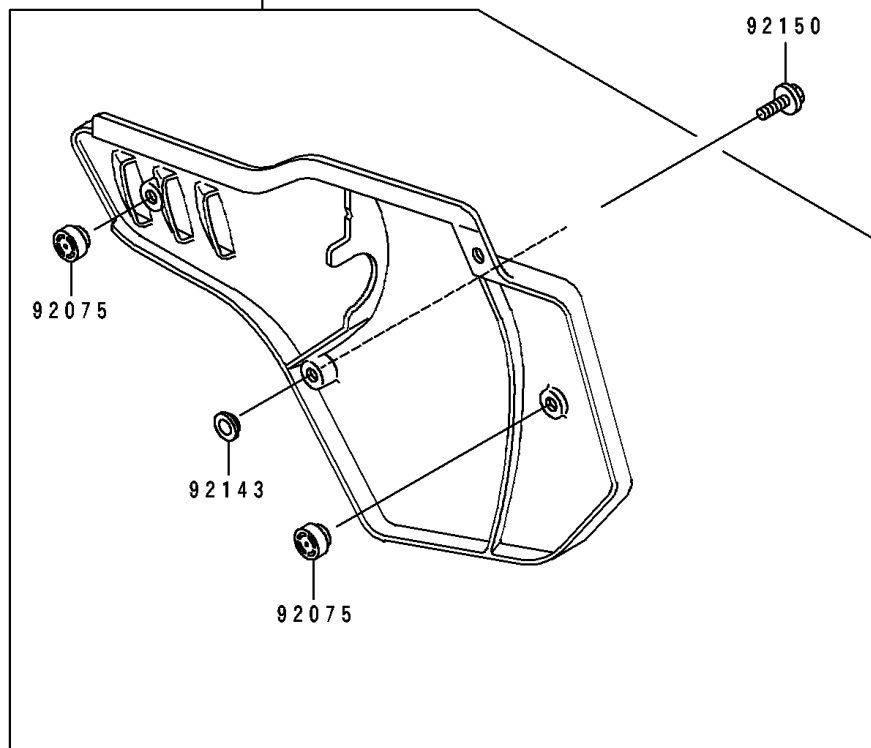

1997 KX™500 PARTS DIAGRAM

Side Covers

36001A

F2611

92150

1997 KX™500 PARTS LIST

Side Covers

ITEM NAME	PART NUMBER	QUANTITY
COVER-SIDE,LH,P.WHITE (Ref # 36001)	36001-1390-6F	1
COVER-SIDE,RH.P.WHITE (Ref # 36001A)	36001-1419-6F	1
DAMPER (Ref # 92075)	92075-1598	1
COLLAR (Ref # 92143)	92143-1196	1
BOLT,6X20 (Ref # 92150)	92150-1339	1