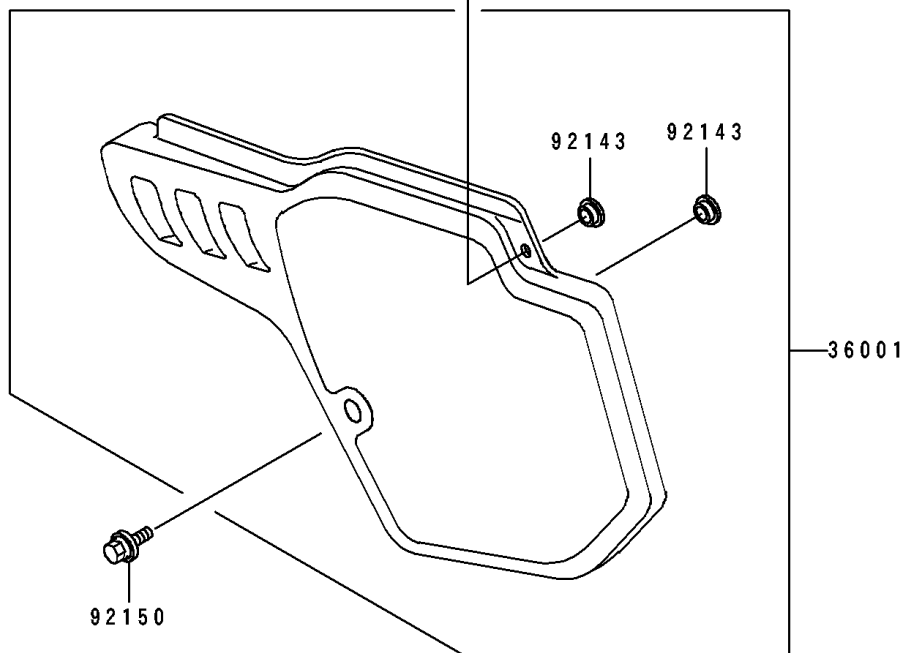

1997 KX™500 PARTS DIAGRAM

Side Covers

36001A

F2611

92150

1997 KX™500 PARTS LIST

Side Covers

ITEM NAME	PART NUMBER	QUANTITY
COVER-SIDE,LH,P.WHITE (Ref # 36001)	36001-1390-6F	1
COVER-SIDE,RH.P.WHITE (Ref # 36001A)	36001-1419-6F	1
DAMPER (Ref # 92075)	92075-1598	1
COLLAR (Ref # 92143)	92143-1196	1
BOLT,6X20 (Ref # 92150)	92150-1339	1