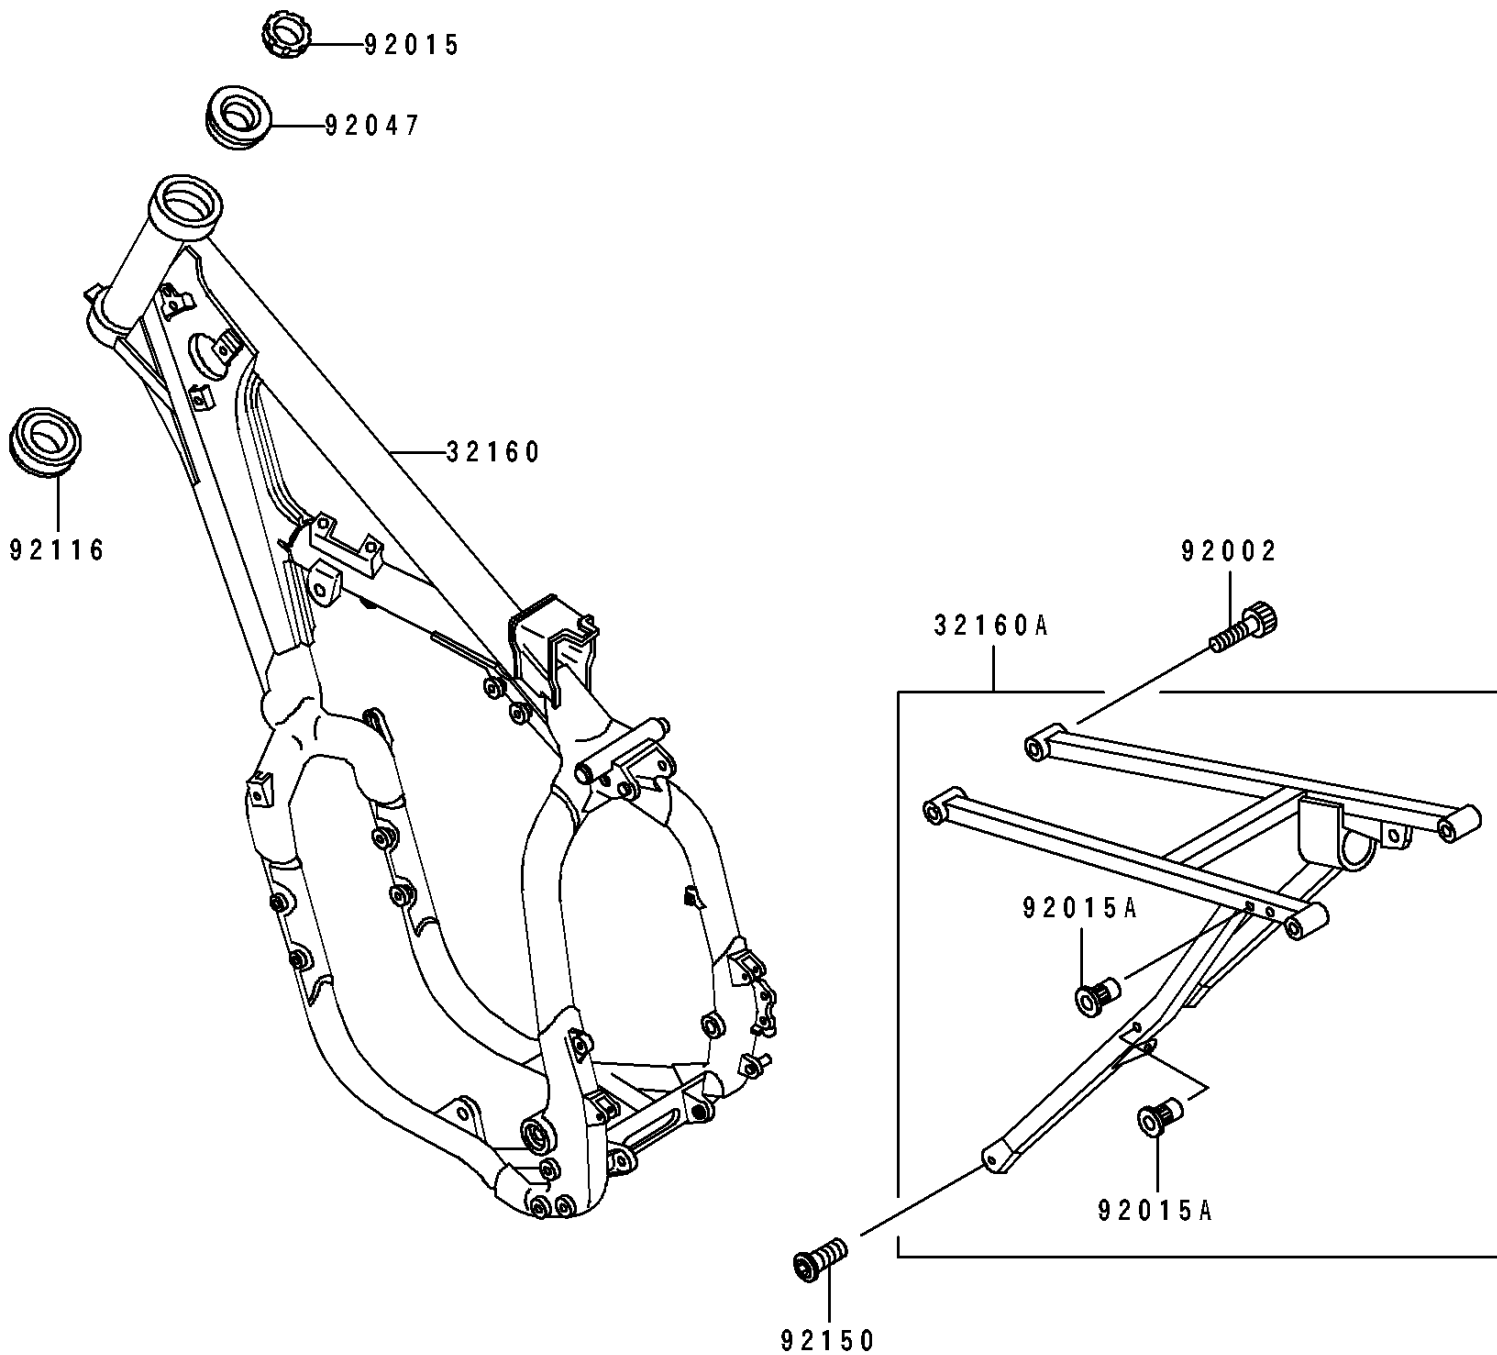

## 1997 KX™500 PARTS DIAGRAM

Frame

F2120

## 1997 KX™500 PARTS LIST

Frame

| ITEM NAME                                   | PART NUMBER | QUANTITY |
|---|-------------|----------|
| FRAME-COMP,FR (Ref # 32160)                 | 32160-1095  | 1        |
| FRAME-COMP,AL,RR (Ref # 32160A)             | 32160-1170  | 1        |
| BOLT,SOCKET,10X17 (Ref # 92002)             | 92002-1713  | 1        |
| NUT,STEERING STEM,25MM (Ref # 92015)        | 92015-1684  | 1        |
| NUT,POP,6MM,L=16.5 (Ref # 92015A)           | 92015-1792  | 1        |
| RACE,ROLLER,32005JR RS (Ref # 92047)        | 92047-017   | 1        |
| BEARING-ROLLER,LWR,32006JR RS (Ref # 92116) | 92116-1008  | 1        |
| BOLT,SOCKET,8X19 (Ref # 92150)              | 92150-1266  | 1        |