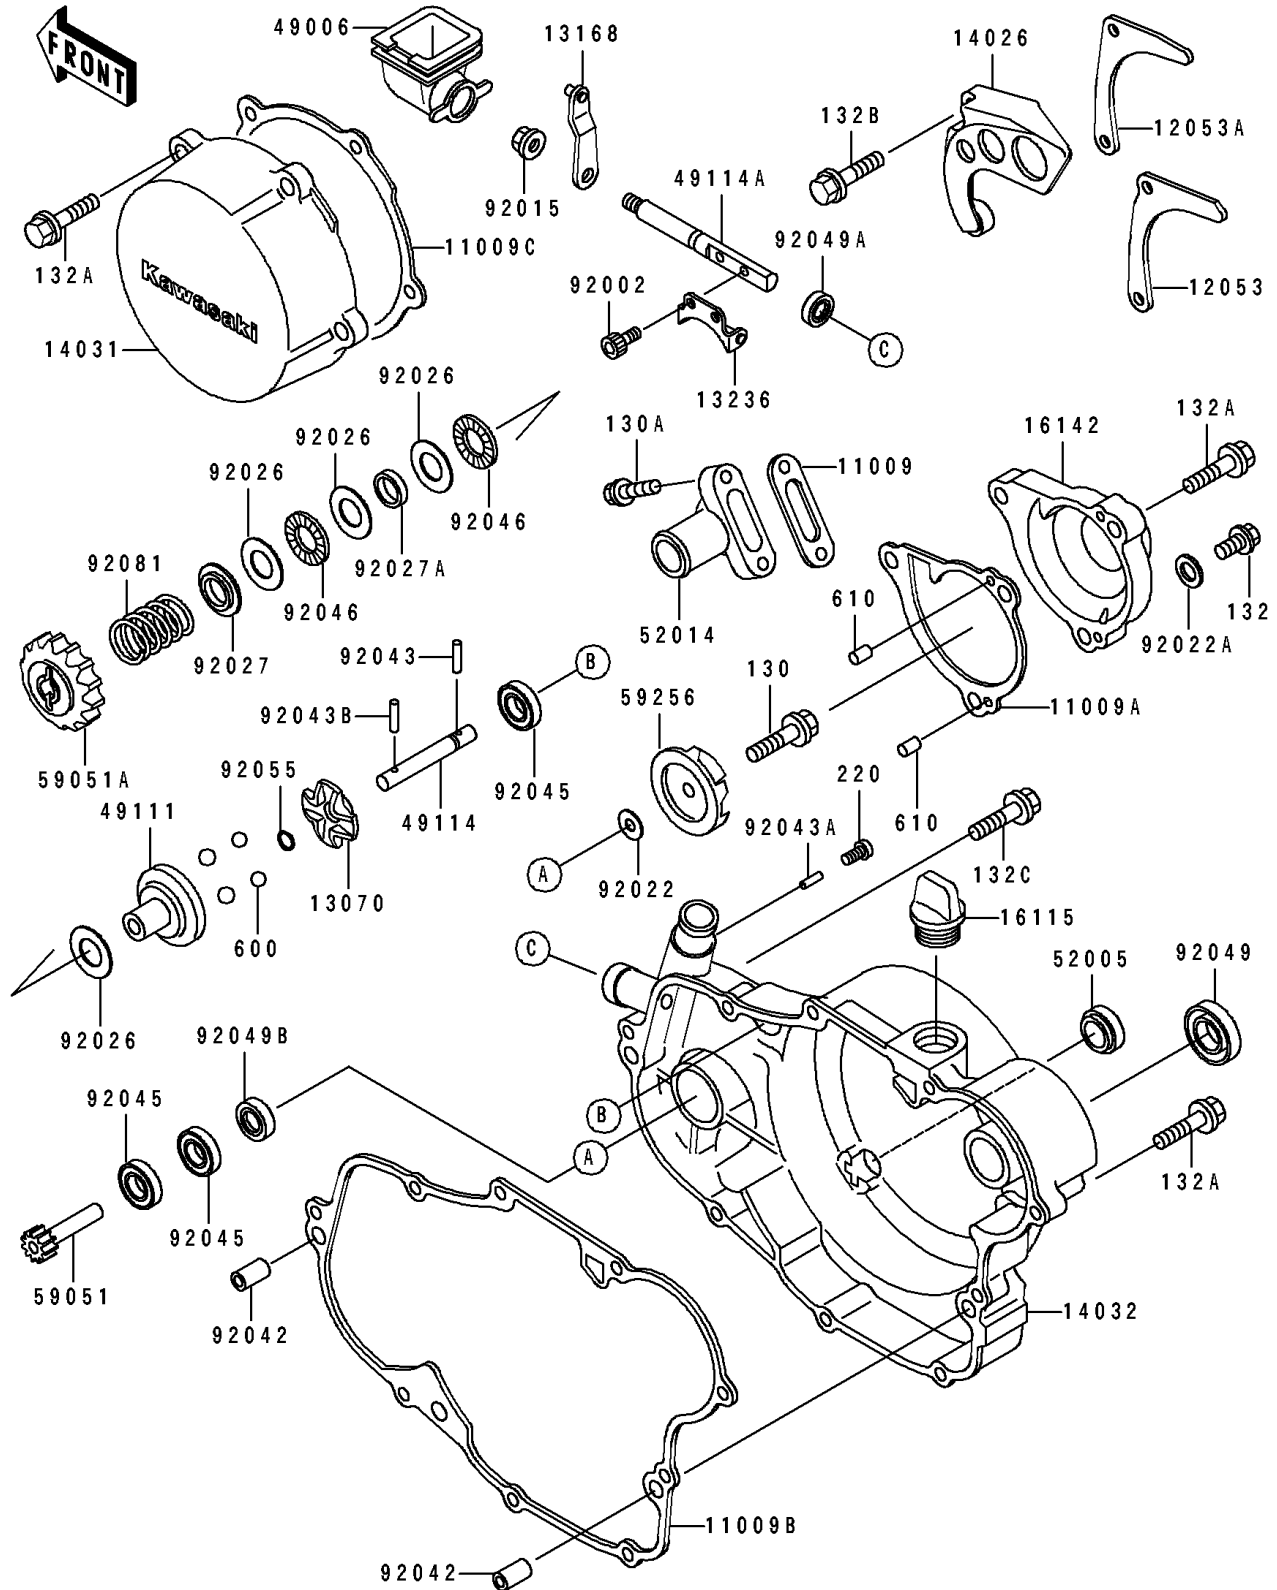

1997 KX™500 PARTS DIAGRAM

Engine Cover(s)

E1431

1997 KX™500 PARTS LIST

Engine Cover(s)

ITEM NAME	PART NUMBER	QUANTITY
GASKET,ELBOW (Ref # 11009)	11009-1952	1
GASKET,WATER PUMP COVER (Ref # 11009A)	11009-1962	1
GASKET,CLUTCH COVER (Ref # 11009B)	11009-1963	1
GASKET,GENERATOR COVER (Ref # 11009C)	11009-1964	1
GUIDE-CHAIN (Ref # 12053)	12053-1172	1
GUIDE-CHAIN (Ref # 12053A)	12053-1206	1
GUIDE (Ref # 13070)	13070-1122	1
LEVER,GOVERNOR (Ref # 13168)	13168-1497	1
LEVER-COMP,GOVERNOR (Ref # 13236)	13236-1250	1
COVER-CHAIN (Ref # 14026)	14026-1174	1
COVER-GENERATOR (Ref # 14031)	14031-1220	1
COVER-CLUTCH (Ref # 14032)	14032-1245	1
CAP-OIL FILLER (Ref # 16115)	16115-018	1
COVER-PUMP (Ref # 16142)	16142-1086	1
BOOT (Ref # 49006)	49006-1179	1
HOLDER-GOVERNOR WEIGHT (Ref # 49111)	49111-1052	1
SHAFT-GOVERNOR (Ref # 49114)	49114-1058	1
SHAFT-GOVERNOR (Ref # 49114A)	49114-1065	1
GAUGE,OIL LEVEL (Ref # 52005)	52005-1055	1
ELBOW (Ref # 52014)	52014-1067	1
GEAR-SPUR,WATER PUMP,11T (Ref # 59051)	59051-1129	1
GEAR-SPUR,GOVERNOR (Ref # 59051A)	59051-1213	1
IMPELLER (Ref # 59256)	59256-1065	1
BOLT,SOCKET,4X8 (Ref # 92002)	92002-1403	1
NUT,FLANGED,6MM (Ref # 92015)	92015-1193	1
WASHER,5.2X13X1 (Ref # 92022)	92022-1380	1
WASHER,6.2X11X1 (Ref # 92022A)	92022-304	1
SPACER,15X28X1 (Ref # 92026)	92026-1238	1
COLLAR (Ref # 92027)	92027-1838	1