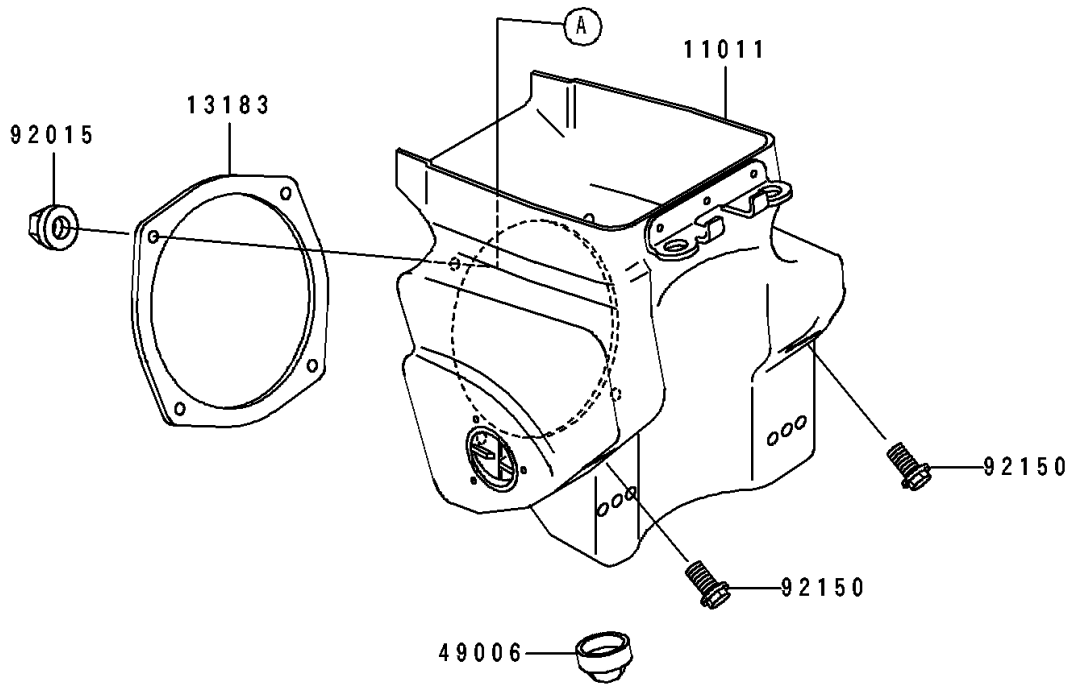

1997 KX™500 PARTS DIAGRAM

Air Cleaner

E1130

1997 KX™500 PARTS LIST

Air Cleaner

ITEM NAME	PART NUMBER	QUANTITY
CASE-AIR FILTER (Ref # 11011)	11011-1304	1
ELEMENT-AIR FILTER (Ref # 11013)	11013-1198	1
HOLDER,ELEMENT (Ref # 13091)	13091-1454	1
HOLDER (Ref # 13091A)	13091-1951	1
PLATE,DUCT FITTING (Ref # 13183)	13183-1046	1
DUCT (Ref # 14073)	14073-1360	1
BOOT (Ref # 49006)	49006-1248	1
BOLT,WING (Ref # 92002)	92002-1719	1
NUT,FLANGED,5MM (Ref # 92015)	92015-1259	1
WASHER,6.5X20X1.6 (Ref # 92022)	92022-125	1
CLAMP,AIR FILTER (Ref # 92037)	92037-1409	1
BOLT,FLANGED,6X16 (Ref # 92150)	92150-1506	1