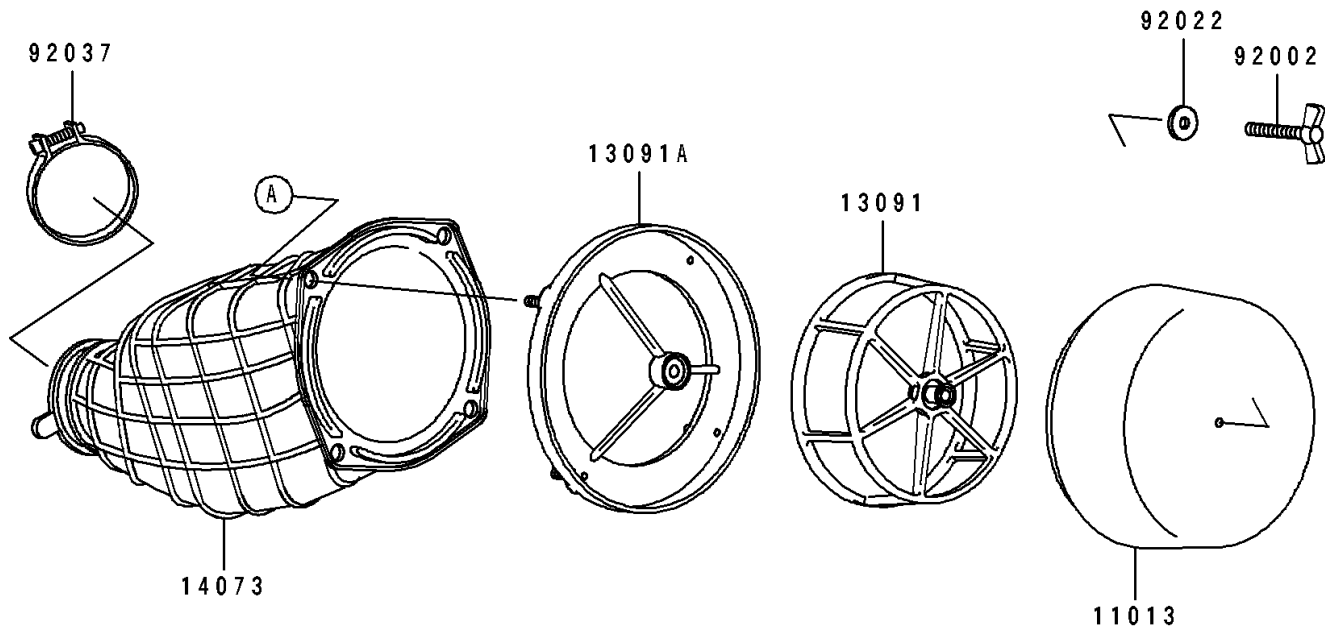

1997 KX™500 PARTS DIAGRAM

Air Cleaner

E1130

1997 KX™500 PARTS LIST

Air Cleaner

ITEM NAME	PART NUMBER	QUANTITY
CASE-AIR FILTER (Ref # 11011)	11011-1304	1
ELEMENT-AIR FILTER (Ref # 11013)	11013-1198	1
HOLDER,ELEMENT (Ref # 13091)	13091-1454	1
HOLDER (Ref # 13091A)	13091-1951	1
PLATE,DUCT FITTING (Ref # 13183)	13183-1046	1
DUCT (Ref # 14073)	14073-1360	1
BOOT (Ref # 49006)	49006-1248	1
BOLT,WING (Ref # 92002)	92002-1719	1
NUT,FLANGED,5MM (Ref # 92015)	92015-1259	1
WASHER,6.5X20X1.6 (Ref # 92022)	92022-125	1
CLAMP,AIR FILTER (Ref # 92037)	92037-1409	1
BOLT,FLANGED,6X16 (Ref # 92150)	92150-1506	1