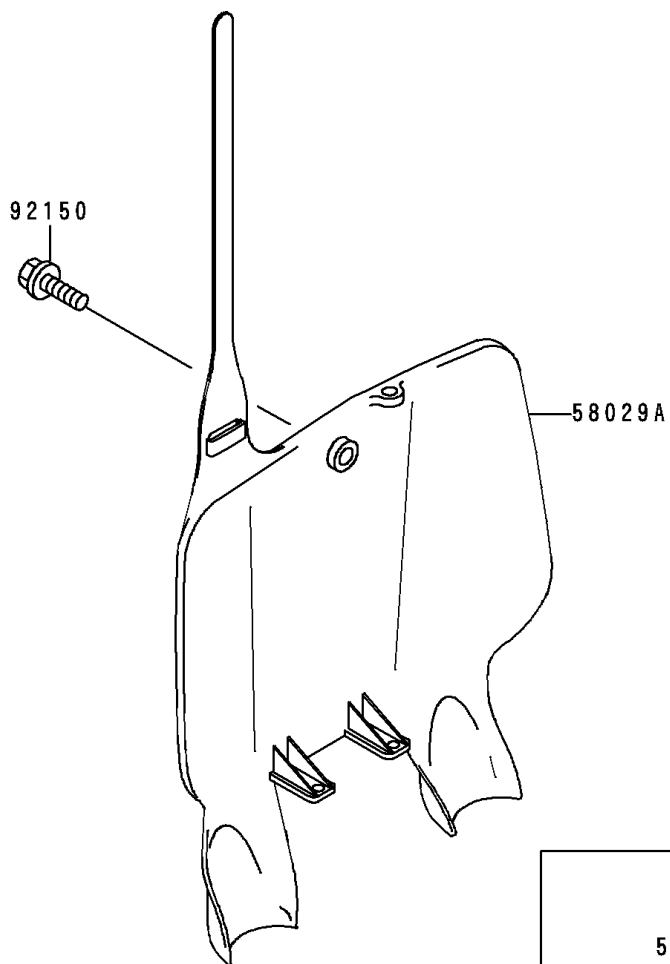

## 1992 KX™500 PARTS DIAGRAM

Accessory

F2910

## 1992 KX™500 PARTS LIST

Accessory

ITEM NAME	PART NUMBER	QUANTITY
PLATE-NUMBER,P.WHITE (Ref # 58029)	58029-1074-6F	1
BOLT,6X14 (Ref # 92150)	92150-1340	1