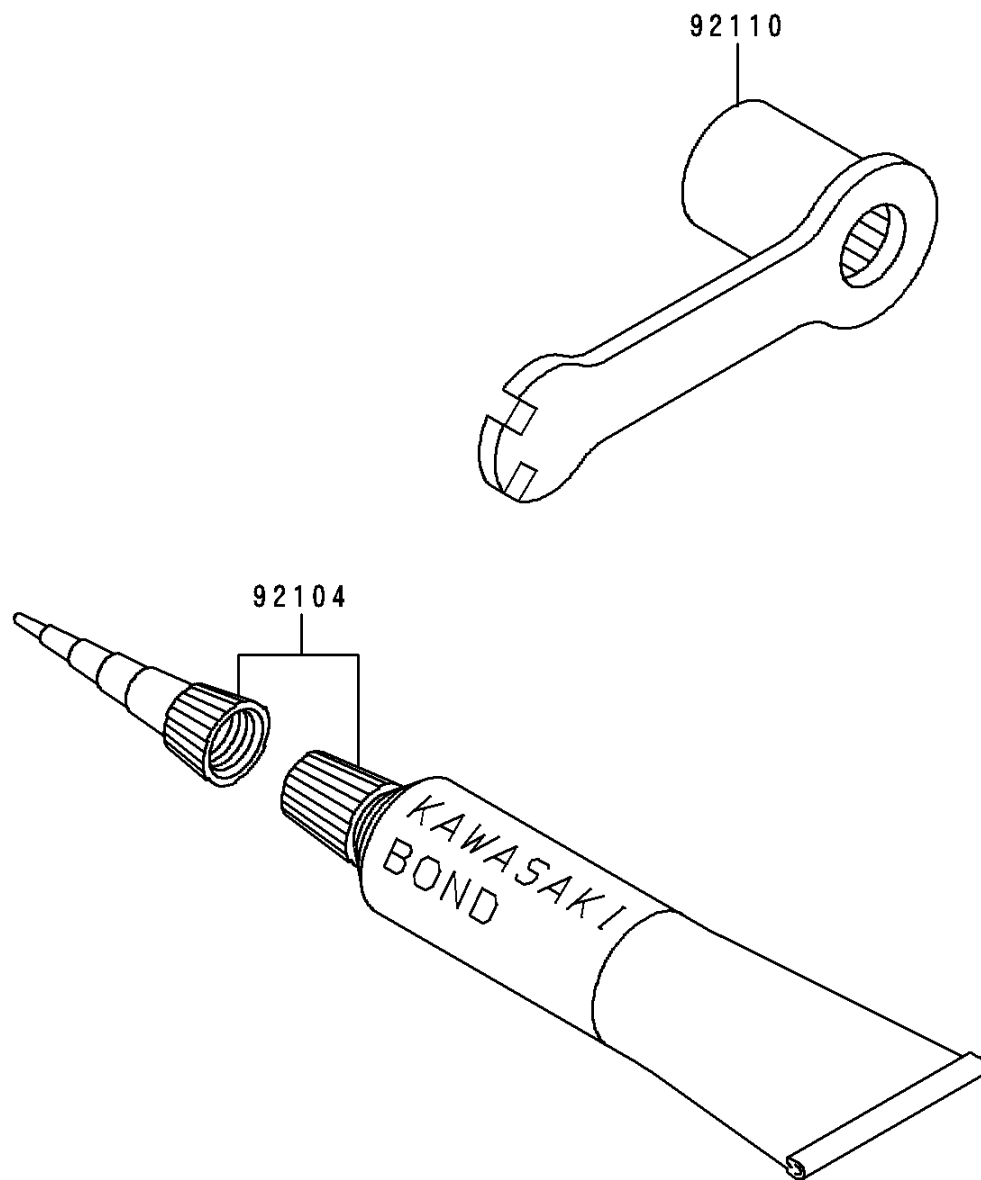

1992 KX™500 PARTS DIAGRAM

Owner's Tools

F2810

1992 KX™500 PARTS LIST

Owner's Tools

ITEM NAME	PART NUMBER	QUANTITY
GASKET-LIQUID,TUBE,100G,SILVER (Ref # 92104)	92104-002	1
TOOL-WRENCH,BOX,21MM&SPOKE (Ref # 92110)	92110-1142	1