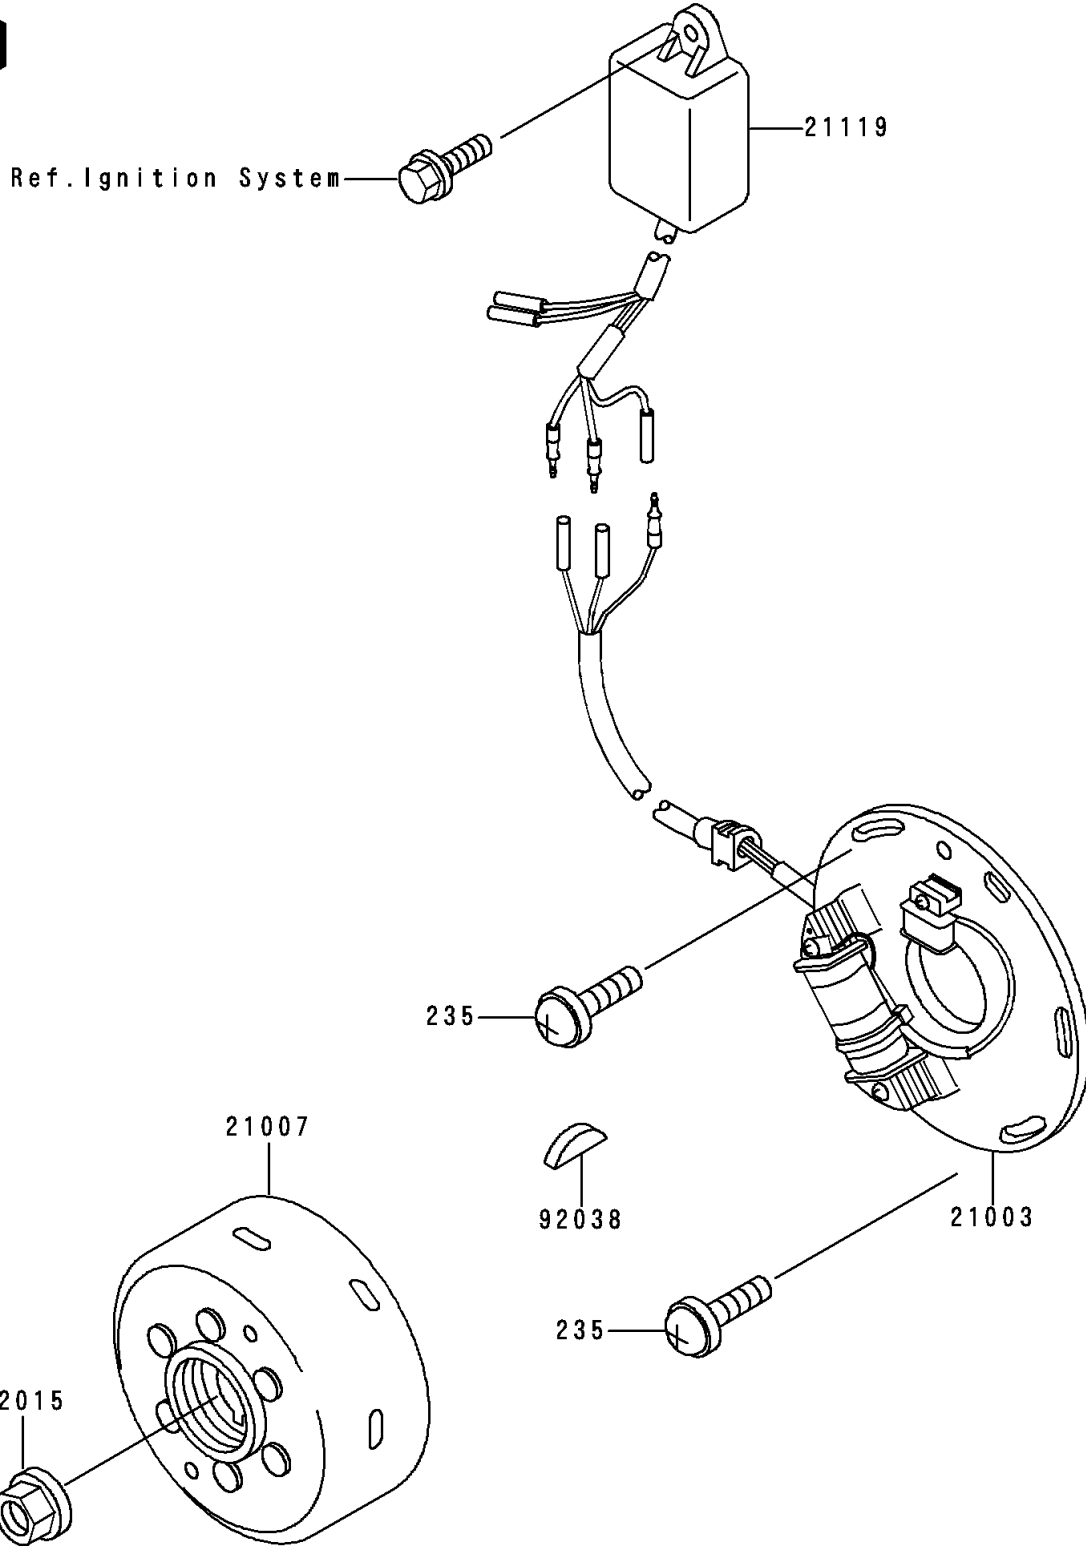

## 1992 KX™500 PARTS DIAGRAM

Generator

E1810

## 1992 KX™500 PARTS LIST

Generator

ITEM NAME	PART NUMBER	QUANTITY
SCREW-PAN-WP-CROS (Ref # 235)	235B0616	1
STATOR (Ref # 21003)	21003-1242	1
ROTOR,MAGNETO (Ref # 21007)	21007-1241	1
IGNITER (Ref # 21119)	21119-1267	1
NUT,FLANGED,12MM (Ref # 92015)	92015-1156	1
KEY,WOODRUFF (Ref # 92038)	92038-001	1