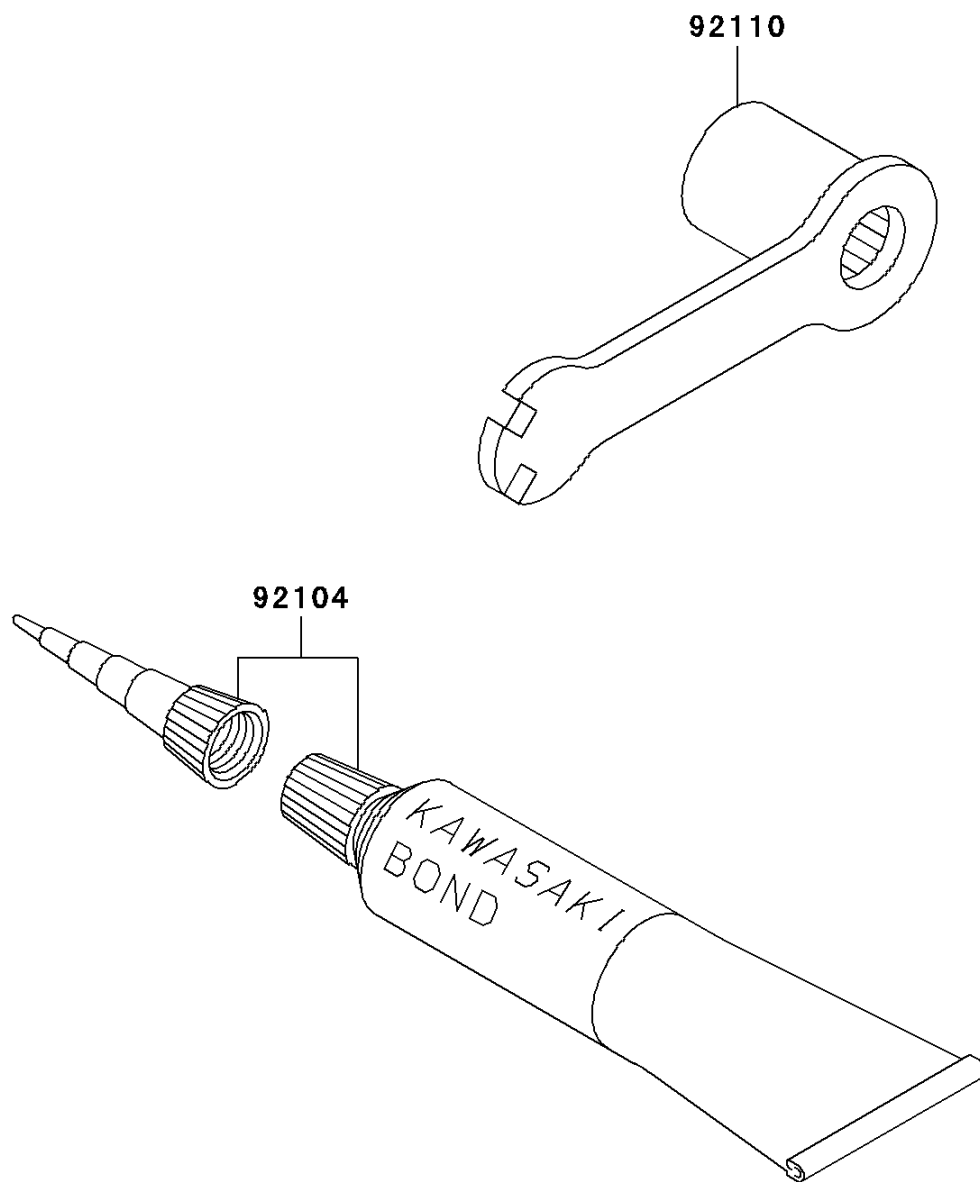

2003 KX™500 PARTS DIAGRAM

Owner's Tools

F2810

2003 KX™500 PARTS LIST

Owner's Tools

ITEM NAME	PART NUMBER	QUANTITY
GASKET-LIQUID,TUBE,100G,SILVER (Ref # 92104)	92104-002	1
TOOL-WRENCH,BOX,21MM&SPOKE (Ref # 92110)	92110-1142	1