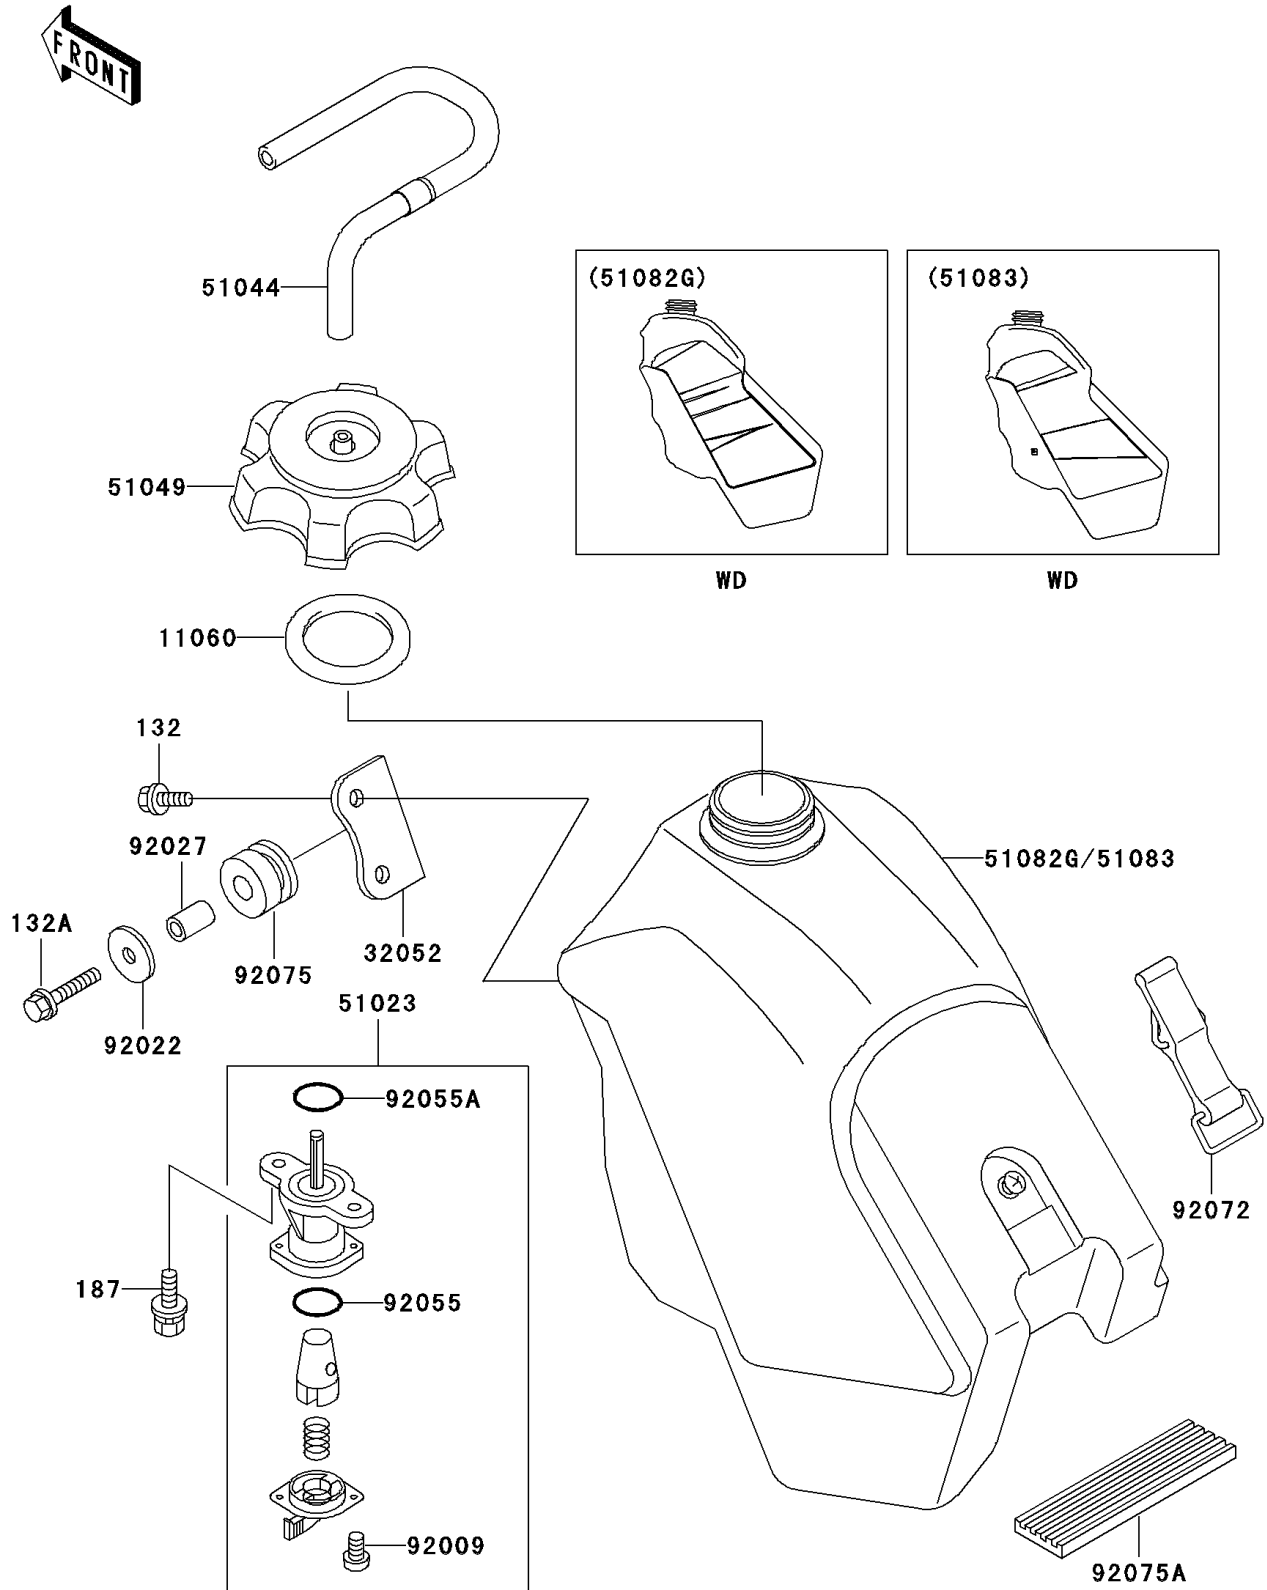

2003 KX™500 PARTS DIAGRAM

Fuel Tank

F2410

2003 KX™500 PARTS LIST

Fuel Tank

ITEM NAME	PART NUMBER	QUANTITY
BOLT-FLANGED-SMALL (Ref # 132)	132G0612	1
BOLT-FLANGED-SMALL (Ref # 132A)	132G0630	1
BOLT-UPSET-WSP (Ref # 187)	187B0616	1
GASKET,FUEL TANK CAP (Ref # 11060)	11060-1340	1
BRACKET-TANK (Ref # 32052)	32052-1169	1
TAP-ASSY,FUEL (Ref # 51023)	51023-1115	1
TUBE-ASSY (Ref # 51044)	51044-1185	1
CAP-TANK,FUEL (Ref # 51049)	51049-1108	1
TANK-COMP-FUEL,F.BLACK (Ref # 51082G)	51082-5386-6Z	1
SCREW,3X8 (Ref # 92009)	92009-1386	1
WASHER,6.5X24X2 (Ref # 92022)	92022-1690	1
COLLAR,6.8X10X17 (Ref # 92027)	92027-1833	1
RING-O,FUEL TAP LEVER (Ref # 92055)	92055-1299	1
RING-O,FUEL TAP PACKING (Ref # 92055A)	92055-1300	1
BAND,FUEL TANK (Ref # 92072)	92072-1229	1
DAMPER (Ref # 92075)	92075-1660	1
DAMPER,FUEL TANK (Ref # 92075A)	92075-1987	1