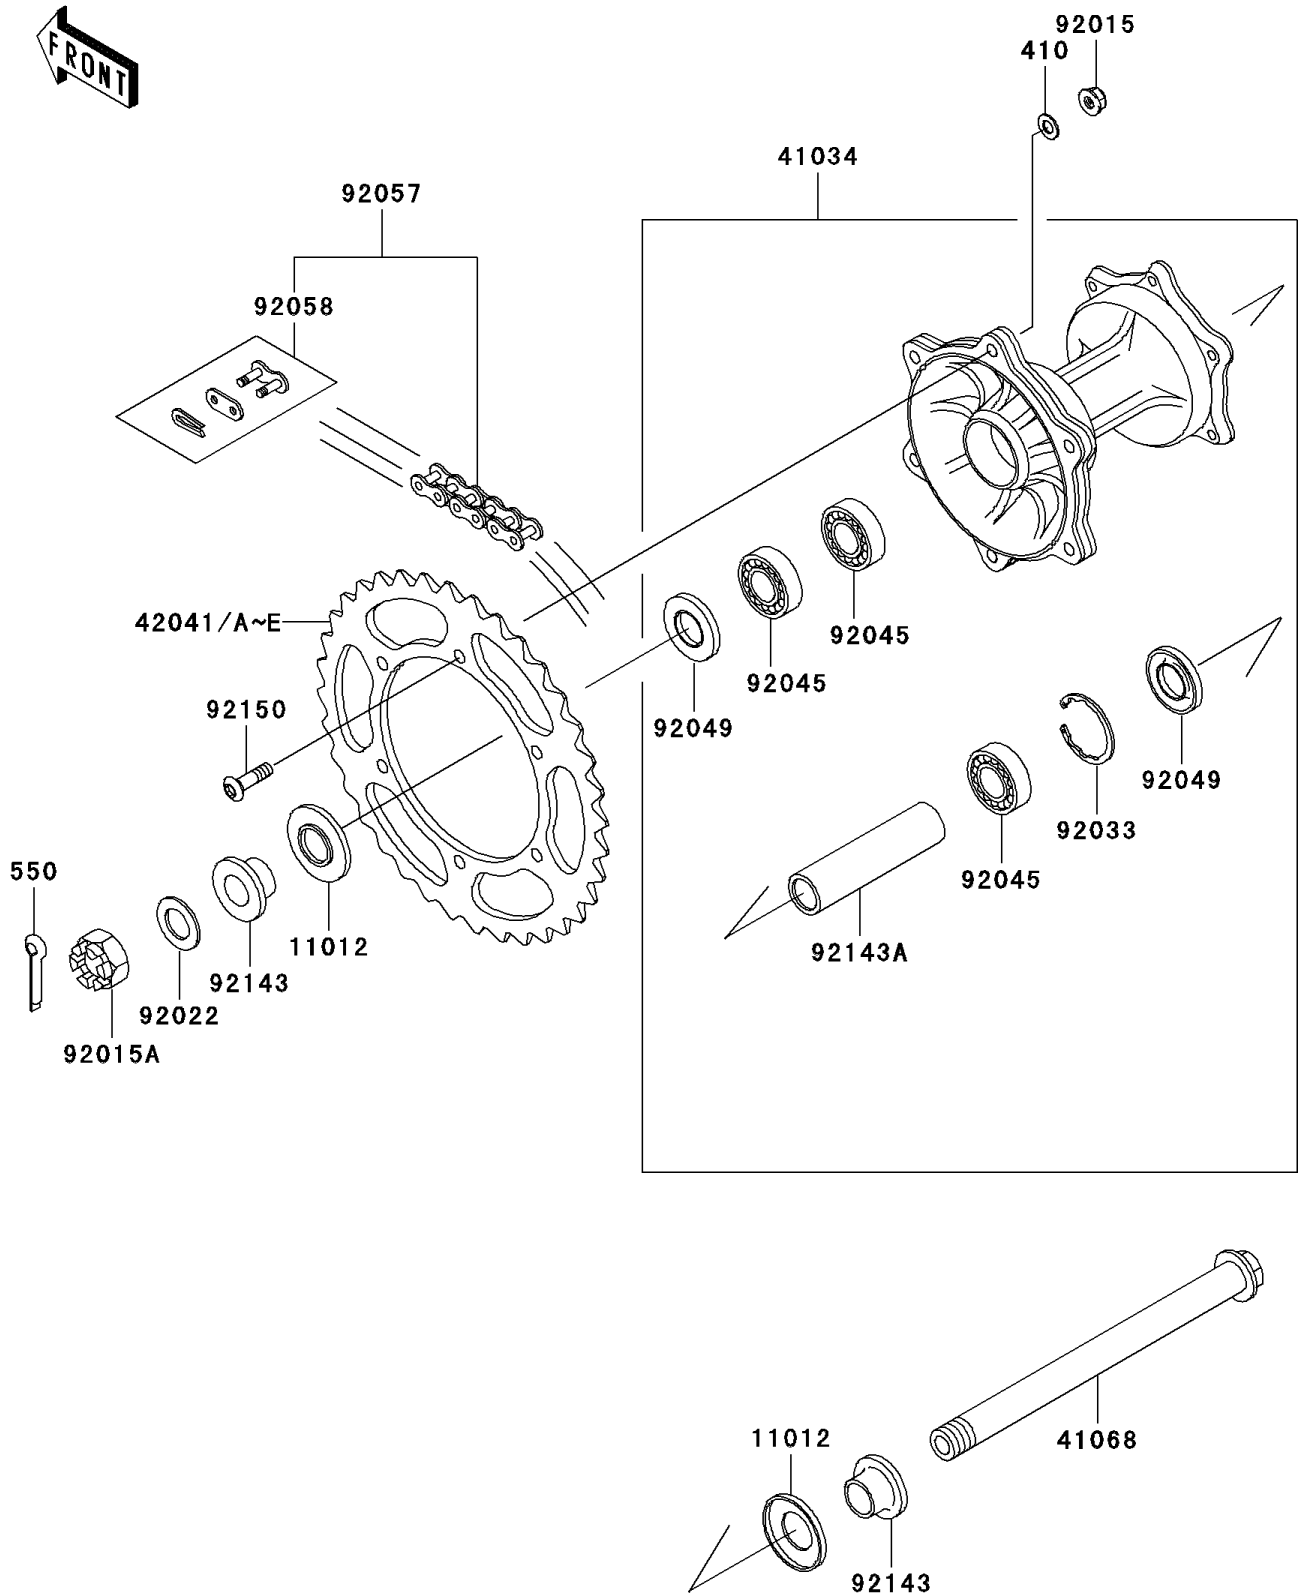

2003 KX™500 PARTS DIAGRAM

Rear Hub

F2240

2003 KX™500 PARTS LIST

Rear Hub

ITEM NAME	PART NUMBER	QUANTITY
WASHER-PLAIN-SMALL,8MM (Ref # 410)	410B0800	1
PIN-COTTER,3.0X25 (Ref # 550)	550D3025	1
CAP,AXLE (Ref # 11012)	11012-1581	1
DRUM-ASSY,REAR BRAKE (Ref # 41034)	41034-1270	1
AXLE,RR (Ref # 41068)	41068-1299	1
SPROCKET-HUB,45T,AL (Ref # 42041)	42041-1154	1
SPROCKET-HUB,49T,AL (Ref # 42041A)	42041-1256	1
SPROCKET-HUB,48T,AL (Ref # 42041B)	42041-1257	1
SPROCKET-HUB,47T,AL (Ref # 42041C)	42041-1258	1
SPROCKET-HUB,46T,AL (Ref # 42041D)	42041-1259	1
SPROCKET-HUB,47T (Ref # 42041E)	42041-1382	1
NUT,8MM (Ref # 92015)	92015-1432	1
NUT,CASTLE,20MM (Ref # 92015A)	92015-1804	1
WASHER,20.1X34X2.0 (Ref # 92022)	92022-1994	1
RING-SNAP,42MM (Ref # 92033)	92033-1041	1
BEARING-BALL,6004X8JRLLX2/3A (Ref # 92045)	92045-1239	1
SEAL-OIL,MHSA25 42 6 (Ref # 92049)	92049-1314	1
CHAIN,DRIVE,DID520DMX114L (Ref # 92057)	92057-1438	1
JOINT-CHAIN,DRIVE (Ref # 92058)	92058-1074	1
COLLAR,RR AXLE,L=20 (Ref # 92143)	92143-1905	1
COLLAR,RR BRAKE DRUM,L=93 (Ref # 92143A)	92143-1906	1
BOLT,SOCKET,8X28 (Ref # 92150)	92150-1978	1