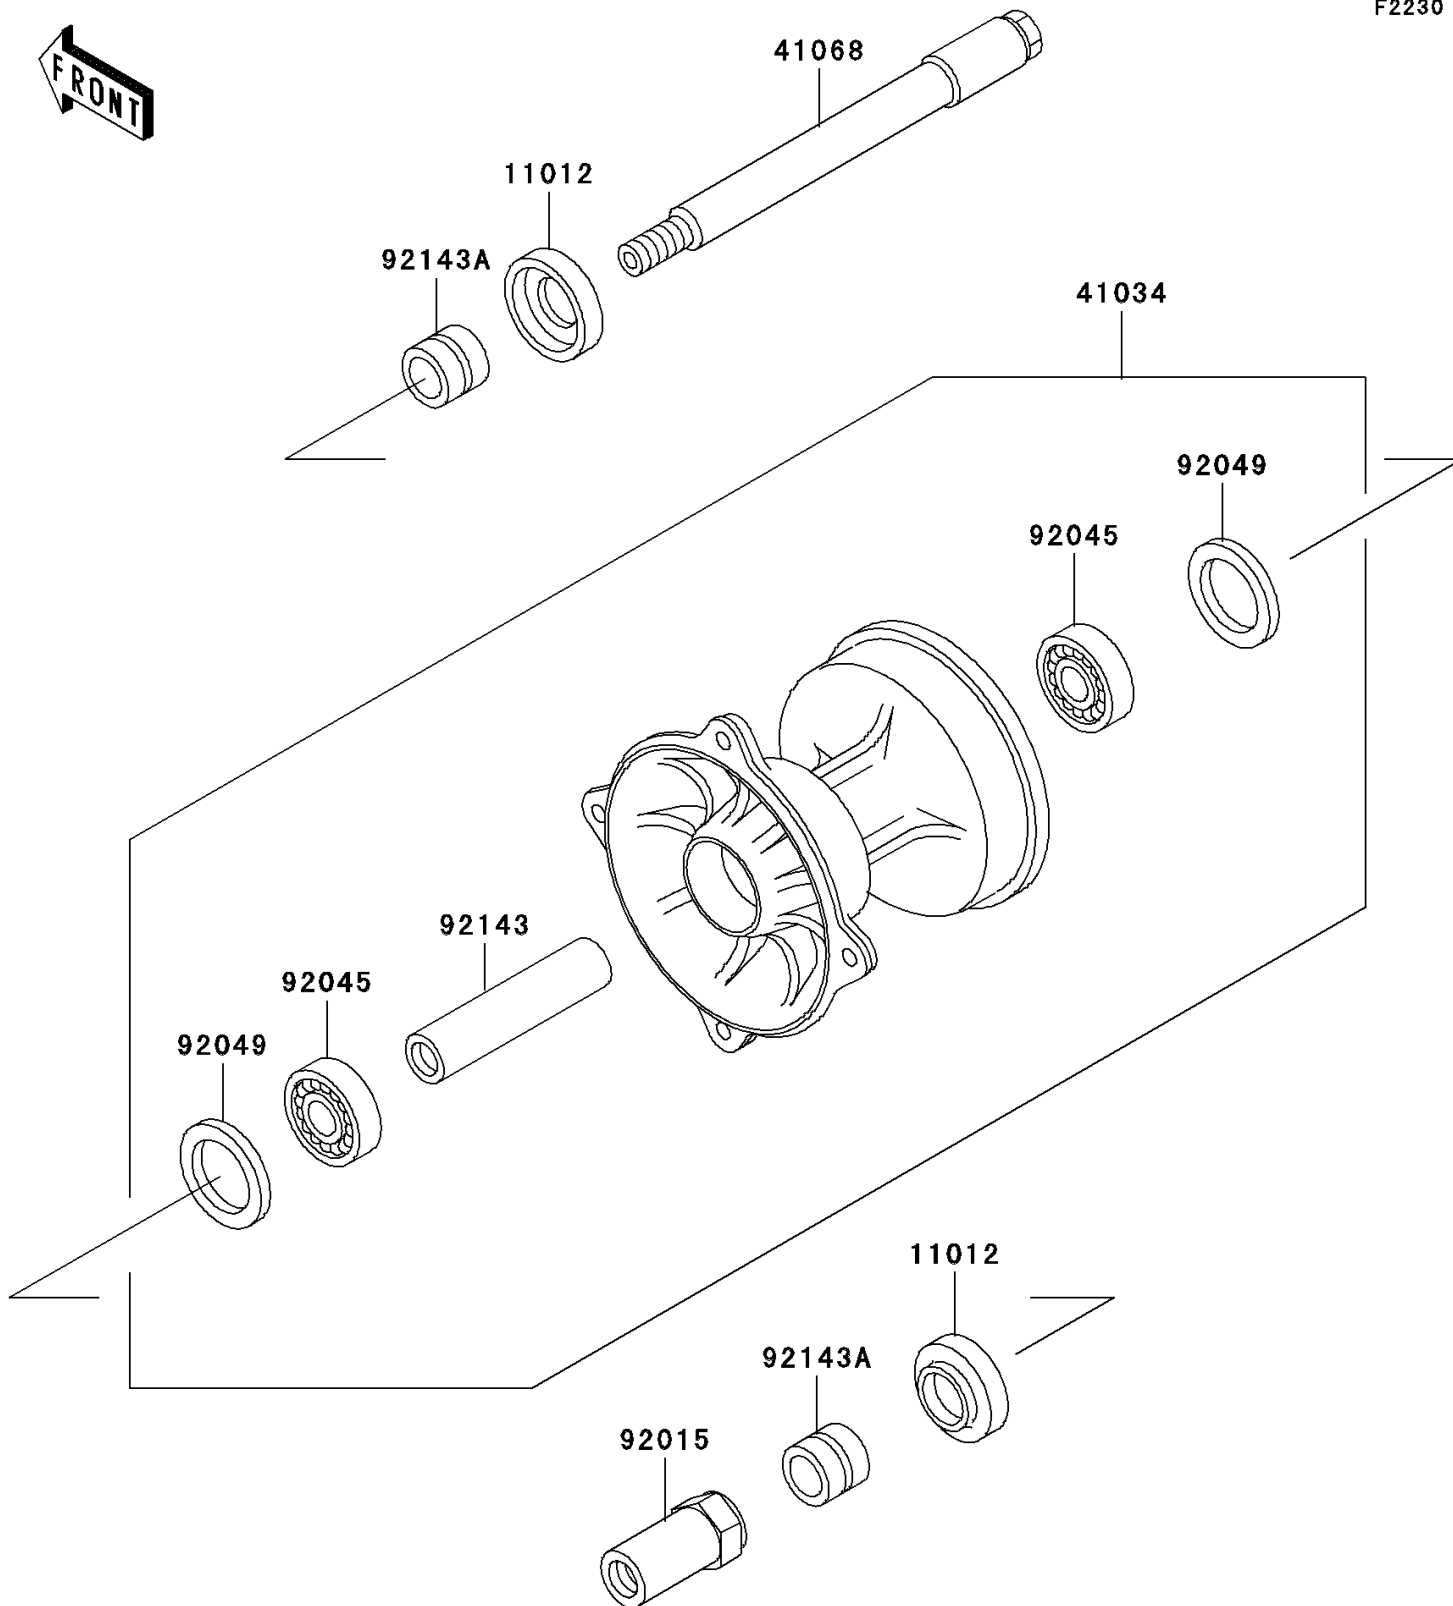

2003 KX™500 PARTS DIAGRAM

Front Hub

F2230

2003 KX™500 PARTS LIST

Front Hub

ITEM NAME	PART NUMBER	QUANTITY
CAP,AXLE (Ref # 11012)	11012-1581	1
DRUM-ASSY,FRONT BRAKE (Ref # 41034)	41034-1226	1
AXLE,FR (Ref # 41068)	41068-1342	1
NUT,AXLE,18MM (Ref # 92015)	92015-1884	1
BEARING-BALL,69042RS (Ref # 92045)	92045-1284	1
SEAL-OIL,BJNC-2 25X37X5 (Ref # 92049)	92049-1403	1
COLLAR,FR BRAKE DRUM,L=72 (Ref # 92143)	92143-1580	1
COLLAR,FR AXLE,L=20 (Ref # 92143A)	92143-1581	1